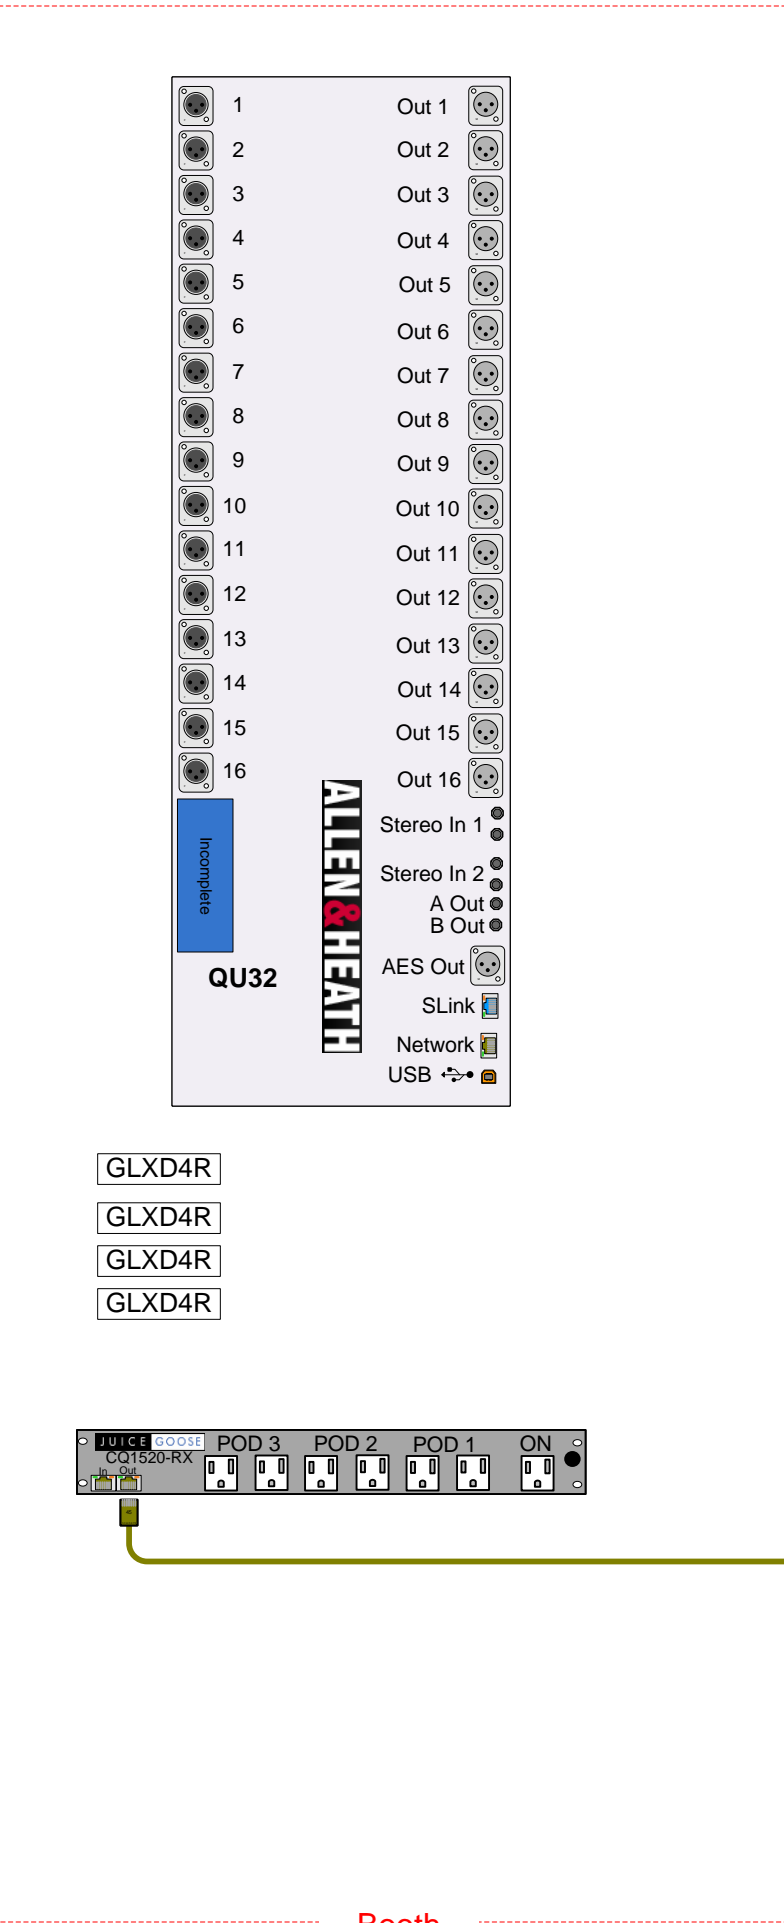

SOUND CONCEPTS LLC

1233 Castle Dr. Ste A5 Mason, Oh 45040
513-703-0147

customerservice@soundconceptsllc.com
www.soundconceptsllc.com

Wire Color Legend

- AC AC Line
- B Audio, Balanced
- U Audio, Unbalanced
- S Speaker
- DA Digital Audio
- E CAT Cable
- DS CAT Shielded
- Ground Circuit
- BL BLU Link
- C Co-Ax
- DC DC Power
- CO Serial
- U USB
- F Fiber
- H HDMI - DVI
- HD As Marked
- A As Marked

White Cable coming out of speaker, black cables at amp.

- GLXD4R
- GLXD4R
- GLXD4R
- GLXD4R

Subs Plug In Here

Equipment Rack

Booth

Proprietary & Confidential
Property of Sound Concepts LLC
Copyright 2024

CUSTOMER	
Beth Messiah	
Address	
PROJECT	
Schematic	
Proj #	Dwg #
XXXXX	XXXXX
Date	Revision
7-16-24	0
DRAWN BY	PAGE
J Murphy	1 OF 1