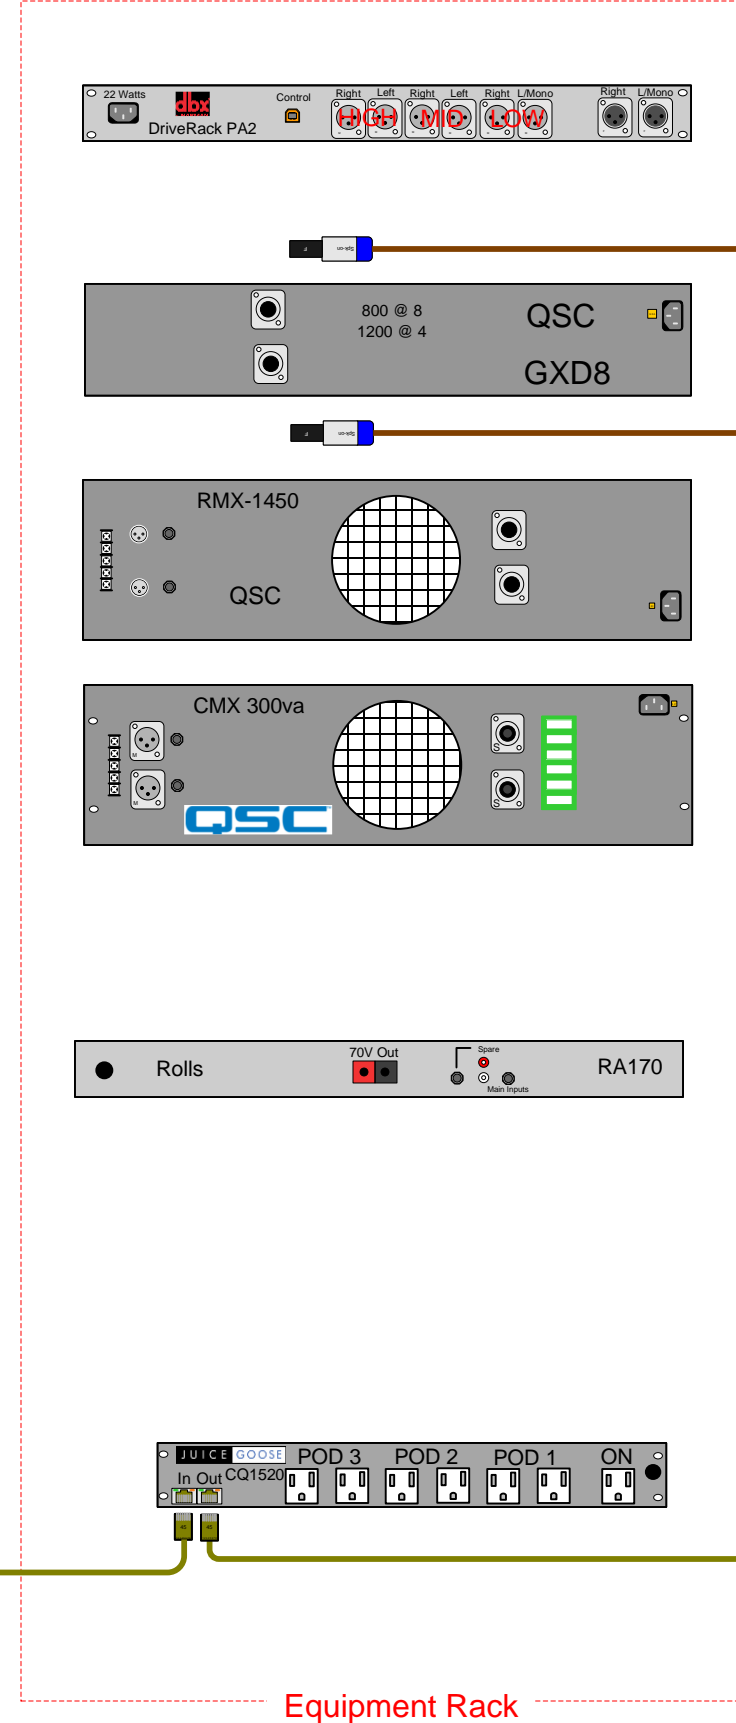

SOUND CONCEPTS LLC

1233 Castle Dr. Ste A5 Mason, Oh 45040
513-703-0147

customerservice@soundconceptsllc.com
www.soundconceptsllc.com

Wire Color Legend

- AC AC Line
- B Audio, Balanced
- U Audio, Unbalanced
- S Speaker
- DA Digital Audio
- E CAT Cable
- DS CAT Shielded
- Ground Circuit
- BL BLU Link
- C Co-Ax
- DC DC Power
- CO Serial
- U USB
- F Fiber
- H HDMI - DVI
- HD As Marked
- A As Marked

White Cable coming out of speaker, black cables at amp.

- GLXD4R
- GLXD4R
- GLXD4R
- GLXD4R

Subs Plug In Here

Equipment Rack

Booth

Proprietary & Confidential
Property of Sound Concepts LLC
Copyright 2024

CUSTOMER	
Beth Messiah	
Address	
PROJECT	
Schematic	
Proj #	Dwg #
XXXXX	XXXXX
Date	Revision
7-16-24	0
DRAWN BY	PAGE
J Murphy	1 OF 1