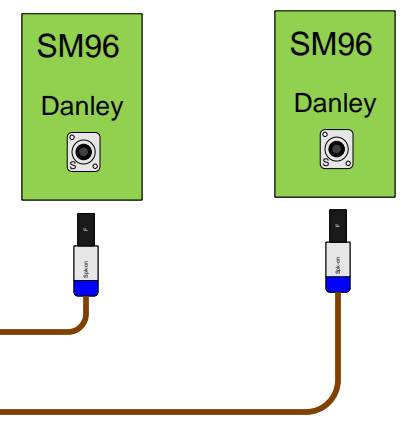

SOUND CONCEPTS LLC

1233 Castle Dr. Ste A5 Mason, Oh 45040
513-703-0147

customerservice@soundconceptsllc.com
www.soundconceptsllc.com

Wire Color Legend

- AC AC Line
- B Audio, Balanced
- U Audio, Unbalanced
- S Speaker
- DA Digital Audio
- E CAT Cable
- DS CAT Shielded
- Ground Circuit
- BL BLU Link
- C Co-Ax
- DC DC Power
- CO Serial
- U USB
- F Fiber
- H HDMI - DVI
- HD As Marked
- A As Marked

White Cable coming out of speaker, black cables at amp.

- GLXD4R
- GLXD4R
- GLXD4R
- GLXD4R

Subs Plug In Here

Equipment Rack

Booth

Proprietary & Confidential
Property of Sound Concepts LLC
Copyright 2024

CUSTOMER	
Beth Messiah	
Address	
PROJECT	
Schematic	
Proj #	Dwg #
XXXXX	XXXXX
Date	Revision
7-16-24	0
DRAWN BY	PAGE
J Murphy	1 OF 1