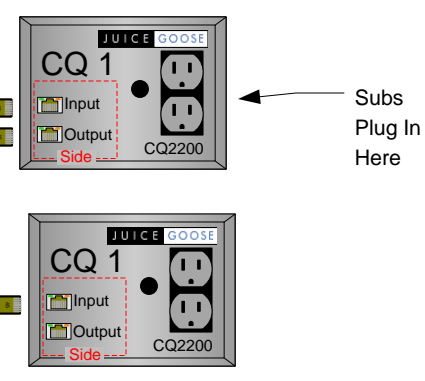

SOUND CONCEPTS LLC

1233 Castle Dr. Ste A5 Mason, Oh 45040
513-703-0147

customerservice@soundconceptsllc.com
www.soundconceptsllc.com

Wire Color Legend

- AC AC Line
- B Audio, Balanced
- U Audio, Unbalanced
- S Speaker
- DA Digital Audio
- E CAT Cable
- DS CAT Shielded
- Ground Circuit
- BL BLU Link
- C Co-Ax
- DC DC Power
- CO Serial
- U USB
- F Fiber
- H HDMI - DVI
- HD As Marked
- A As Marked

White Cable coming out of speaker, black cables at amp.

- GLXD4R
- GLXD4R
- GLXD4R
- GLXD4R

Subs Plug In Here

Equipment Rack

Booth

Proprietary & Confidential
Property of Sound Concepts LLC
Copyright 2024

CUSTOMER	
Beth Messiah	
Address	
PROJECT	
Schematic	
Proj #	Dwg #
XXXXX	XXXXX
Date	Revision
7-16-24	0
DRAWN BY	PAGE
J Murphy	1 OF 1