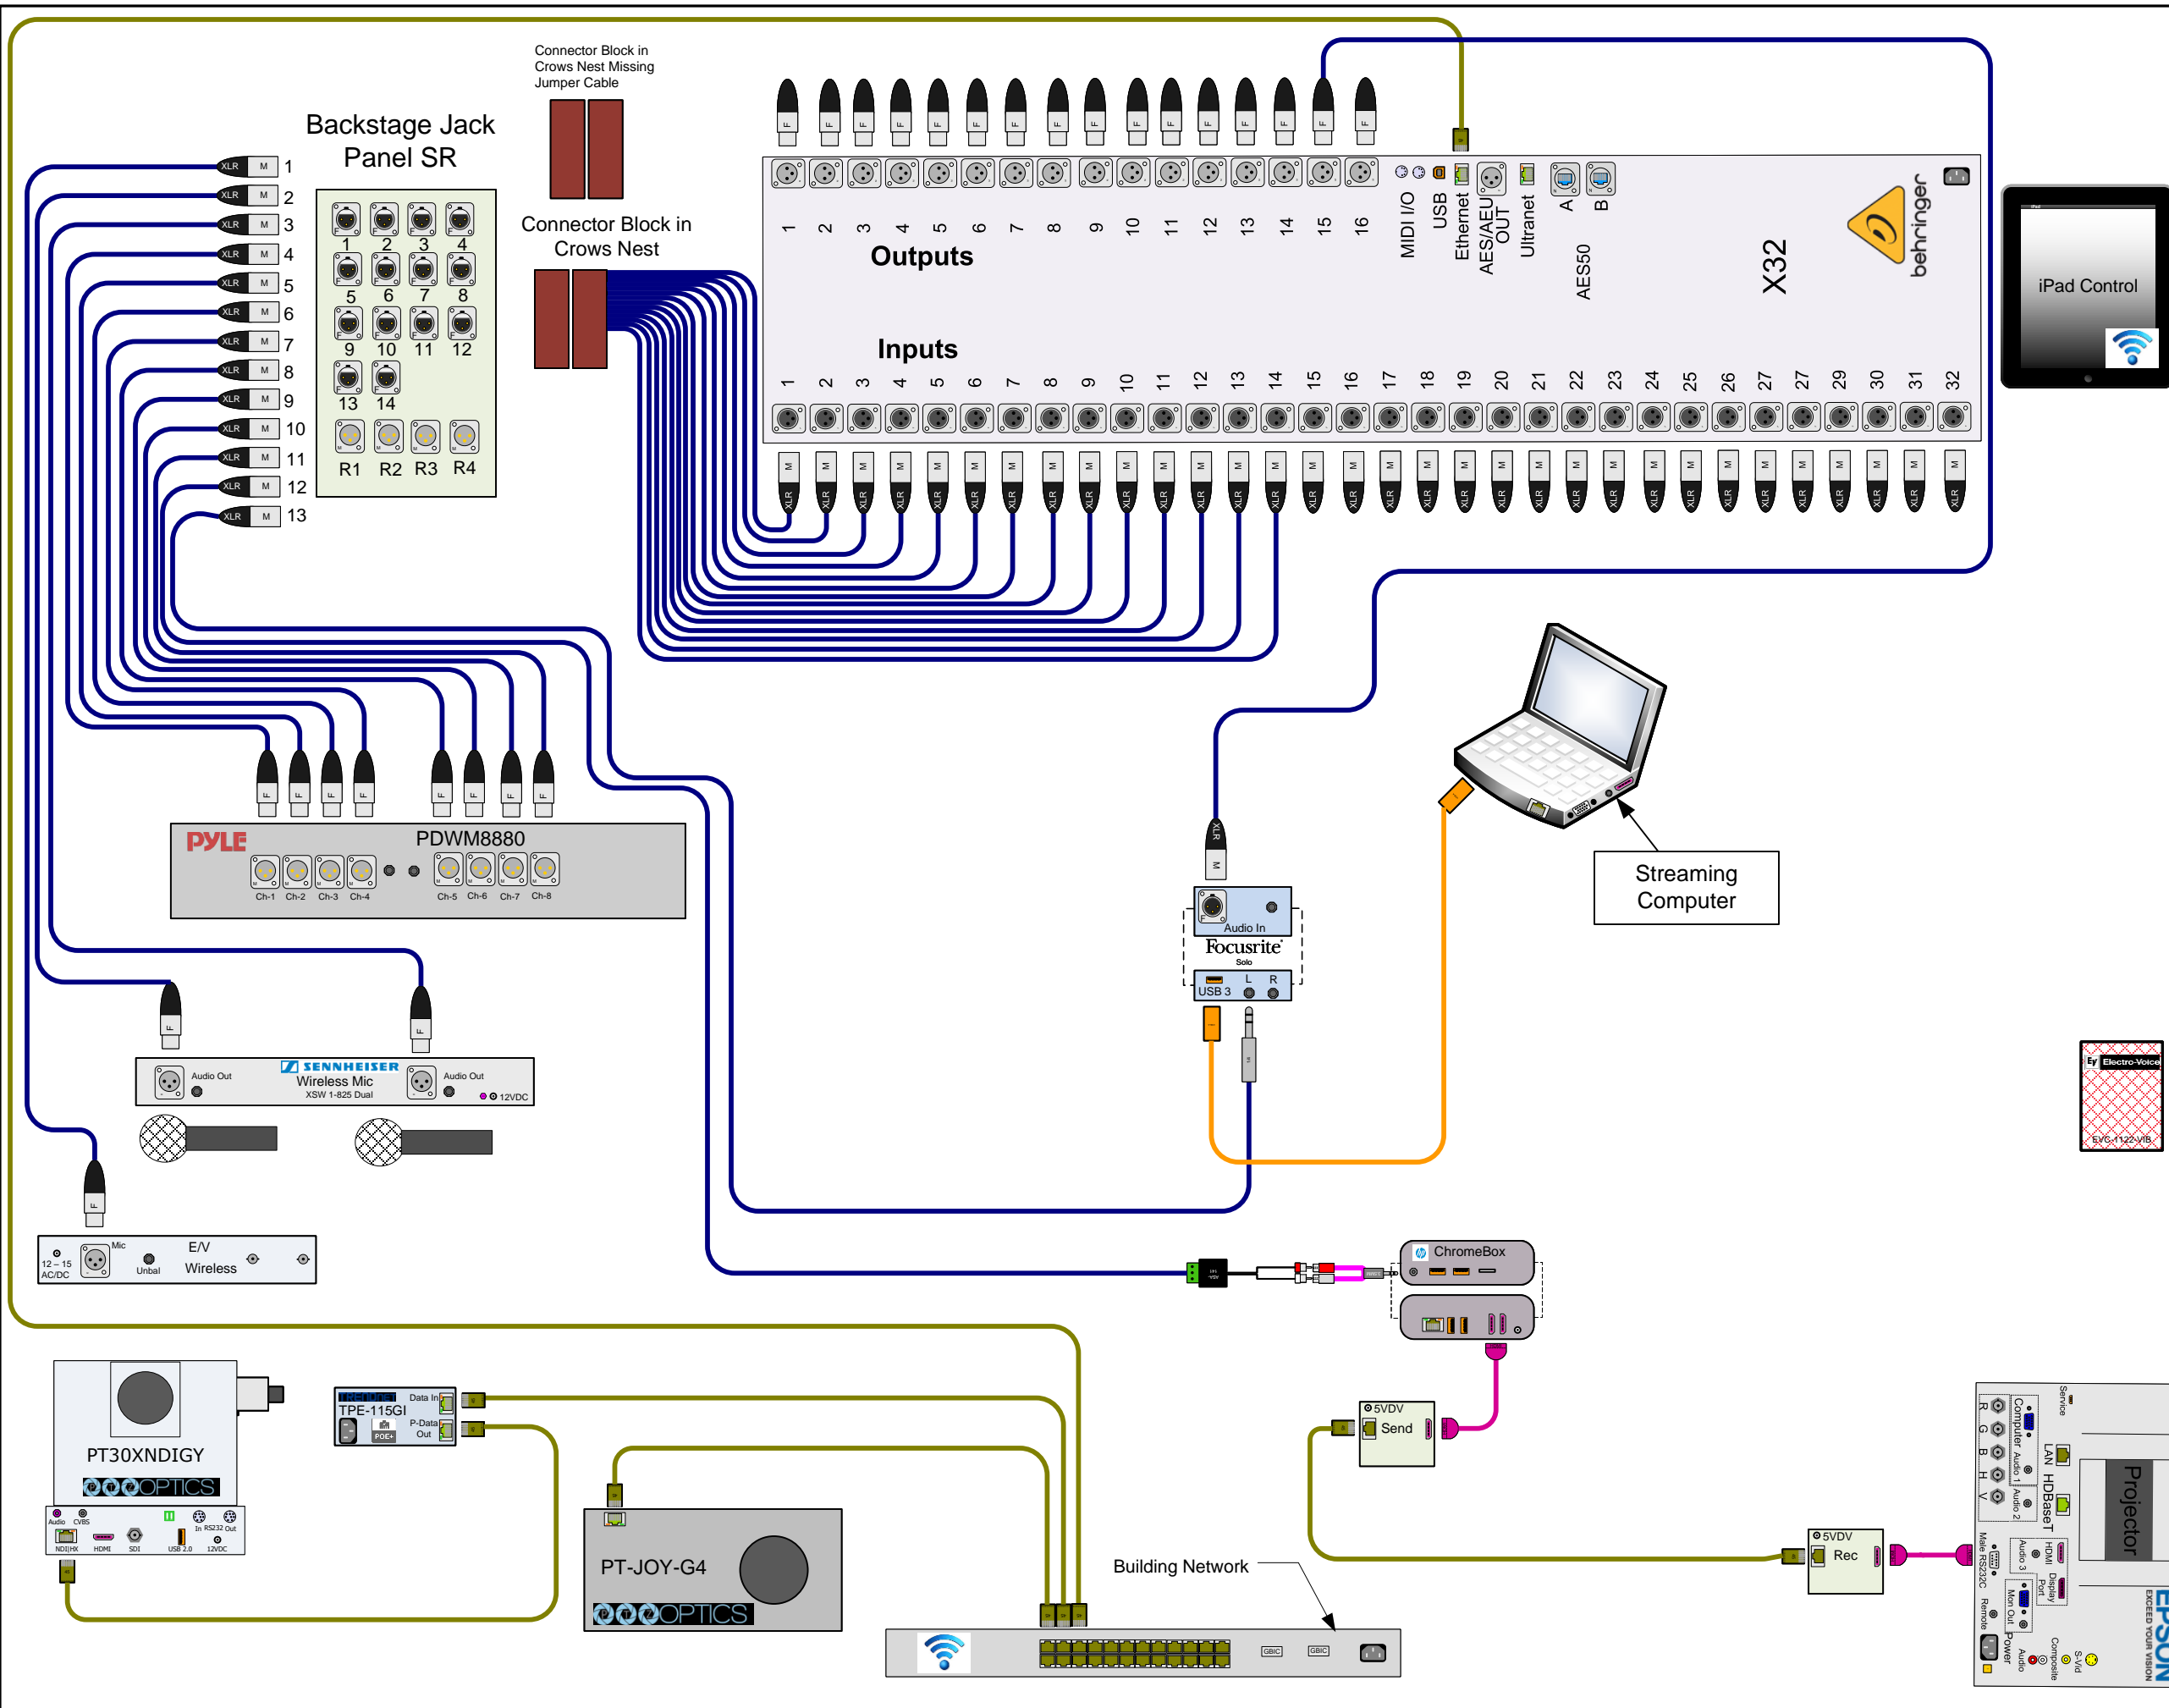

SOUND CONCEPTS LLC

1233 Castle Dr. Ste A5 Mason, Oh 45040  
513-703-0147

customerservice@soundconceptsllc.com  
www.soundconceptsllc.com

Wire Color Legend

Black	AC	AC Line
Blue	B	Audio, Balanced
Magenta	U	Audio, Unbalanced
Brown	S	Speaker
Teal	DA	Digital Audio
Yellow	E	Data
Green	DS	Data Shielded
Light Green		Ground Circuit
Light Blue	BL	BLU Link
Purple	C	Co-Ax
Red	DC	DC Power
Green	CO	Serial
Orange	U	USB
Light Orange	F	Fiber
Pink	H	HDMI - DVI
Light Blue	HD	As Marked
Grey	A	As Marked

Proprietary & Confidential  
Property of Sound Concepts LLC  
Copyright 2022

CUSTOMER	
Bethel Tate High School	
Address	
PROJECT	
Café A/V	
Proj #	Dwg #
50957	
Date	Revision
6-10-2022	2
DRAWN BY	PAGE
J Murphy	1 OF 2