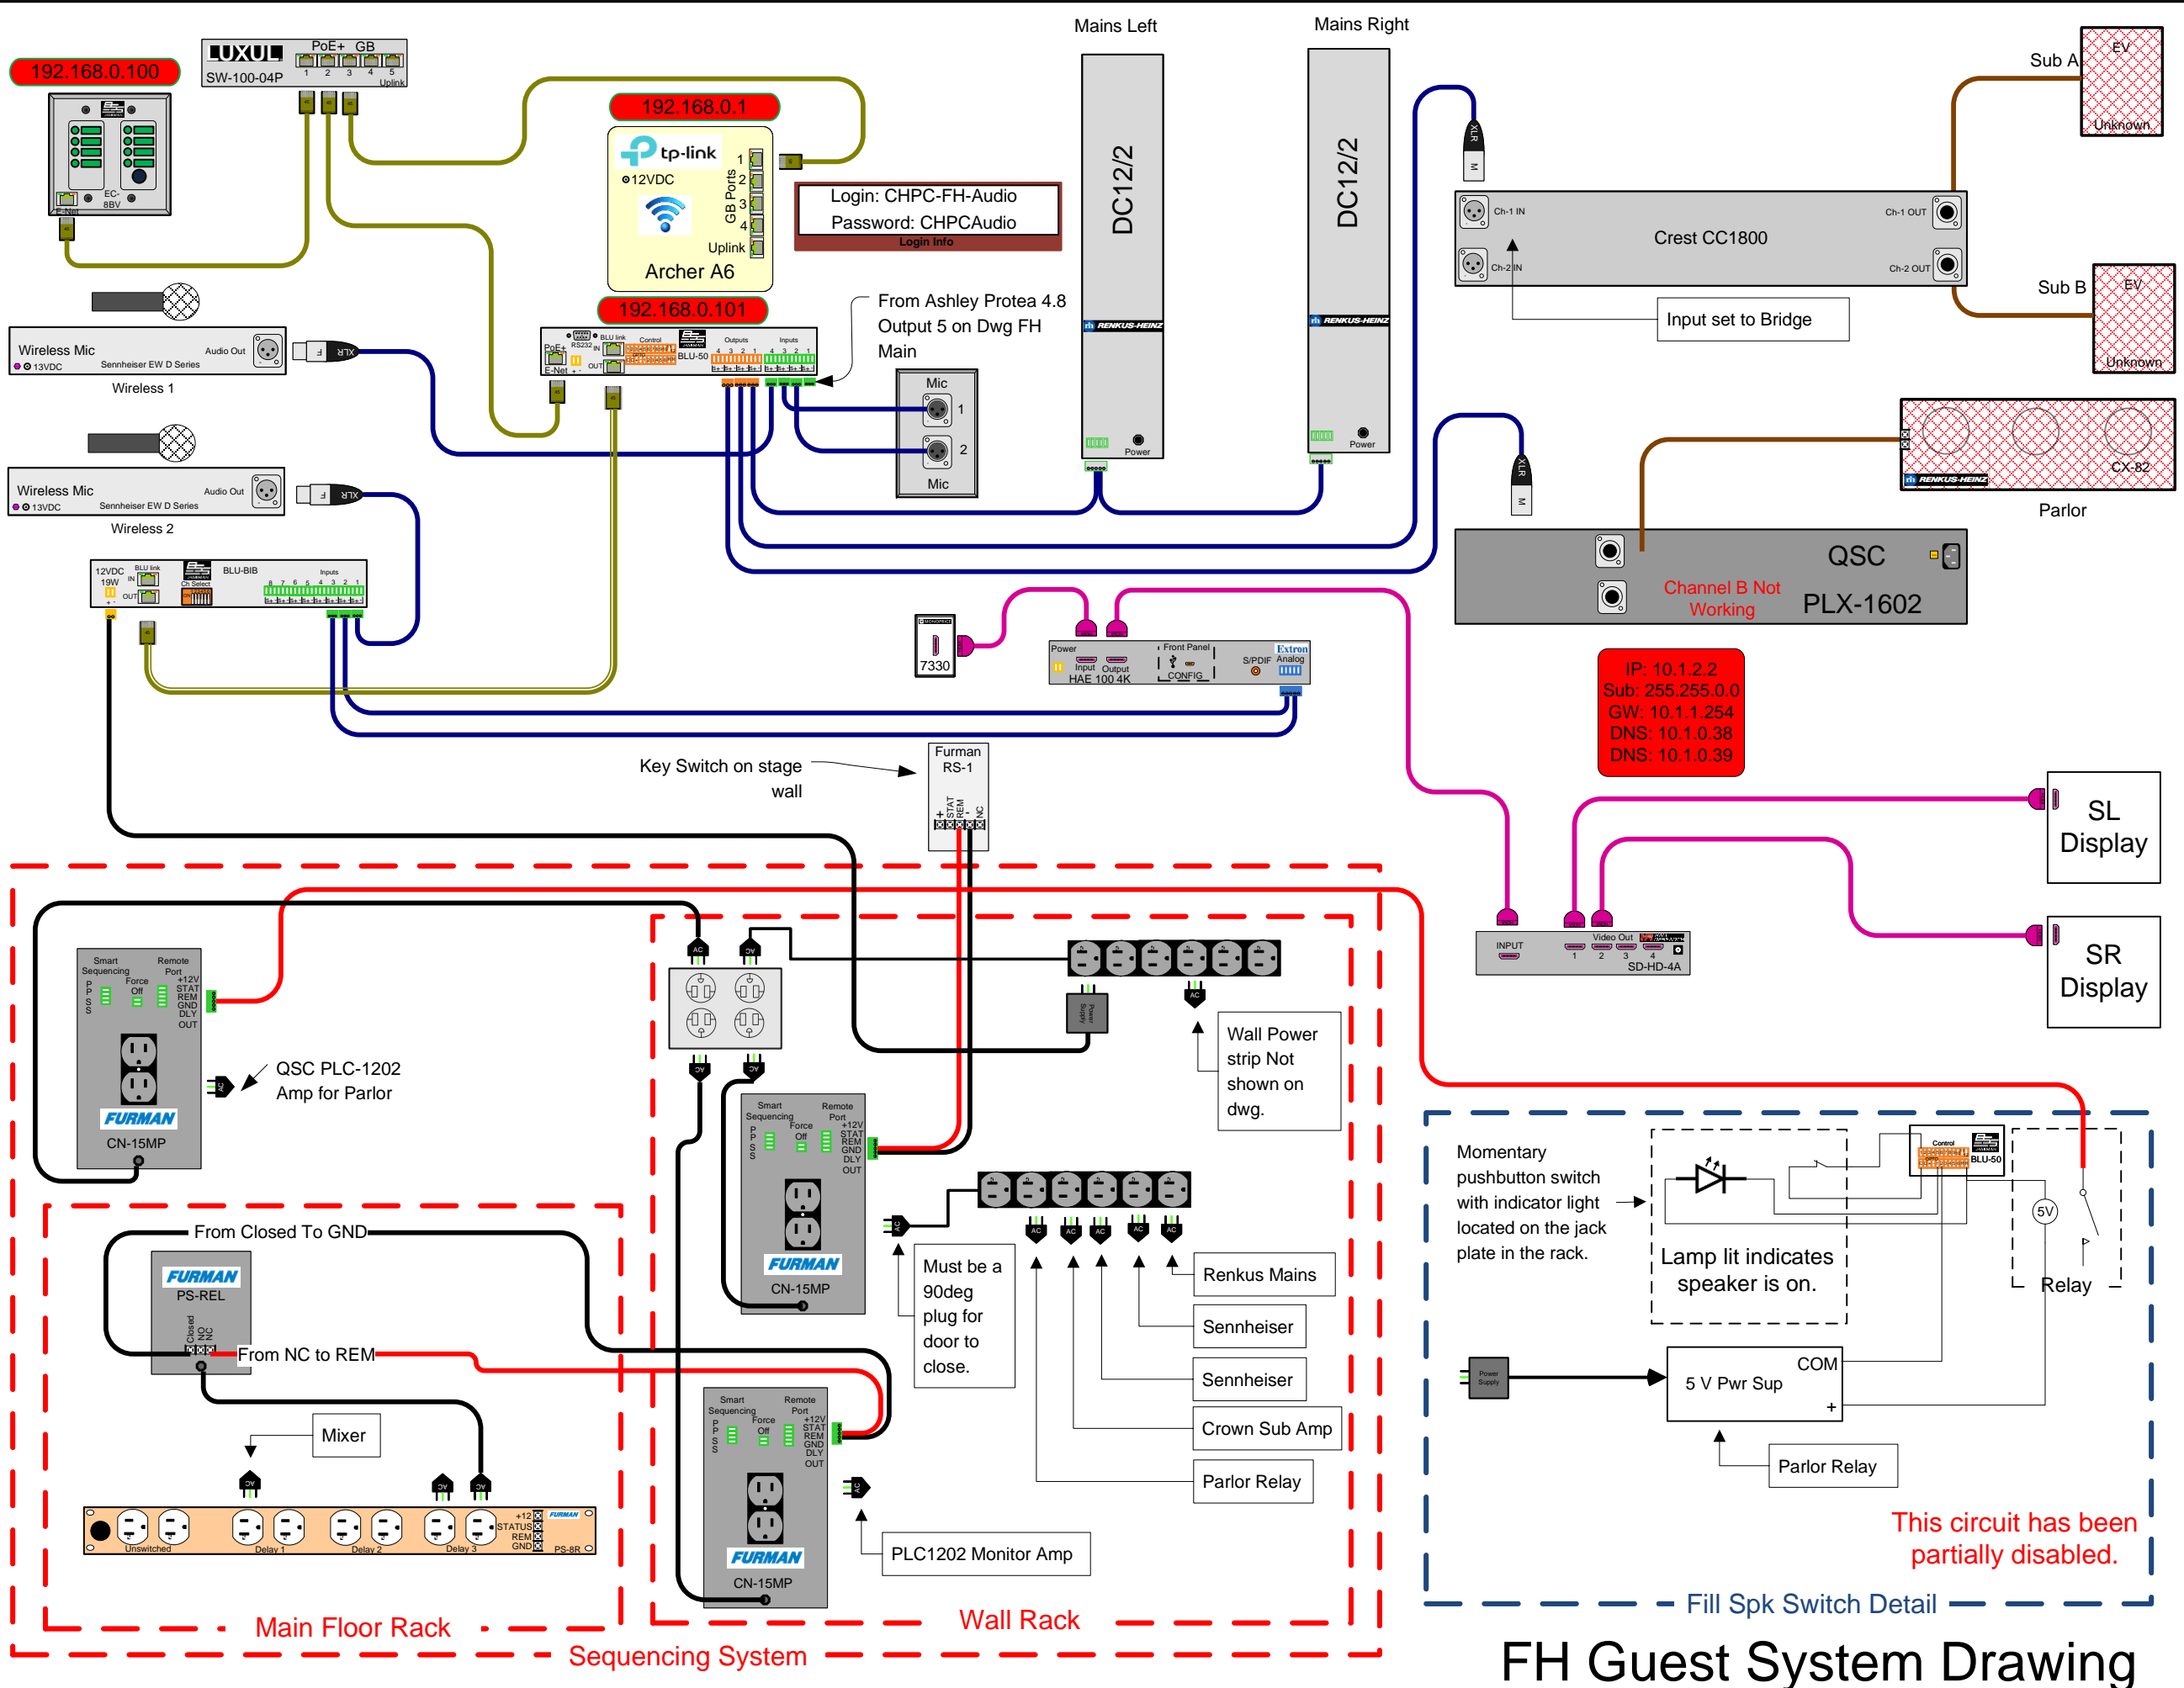

SOUND CONCEPTS LLC

1233 Castle Dr. Ste A5 Mason, Oh 45040
513-703-0147
customerservice@soundconceptsllc.com
www.soundconceptsllc.com

Wire Color Legend

AC	AC Line
B	Audio, Balanced
U	Audio, Unbalanced
S	Speaker
DA	Digital Audio
E	Data
DS	Data Shielded
Green	Ground Circuit
BL	BLU Link
C	Co-Ax
DC	DC Power
CO	Serial
U	USB
F	Fiber
H	HDMI - DVI
HD	As Marked
A	As Marked

Proprietary & Confidential
Property of Sound Concepts LLC
Copyright 2023

CUSTOMER	
College Hill Presbyterian	
Address	
PROJECT	
Fellowship Hall Autosystem	
Proj #	Dwg #
50977	
Date	Revision
2-17-25	11
DRAWN BY	PAGE
J Murphy	4 OF 7

FH Guest System Drawing

This circuit has been partially disabled.

Fill Spk Switch Detail