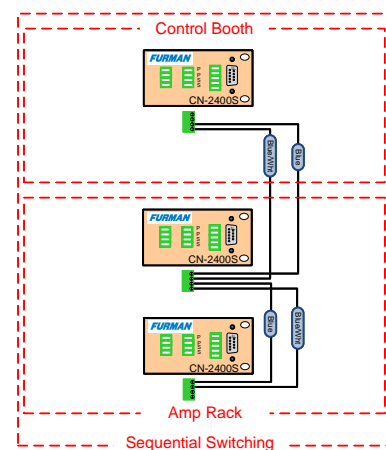

Proprietary & Confidential
Property of Sound Concepts LLC
Copyright 2023

CUSTOMER

College Hill Presbyterian

Address

PROJECT

Sanctuary Sequence Detail

Proj #	Dwg #
Date	Revision
3-9-2023	0
DRAWN BY	PAGE
J Murphy	8 OF 8