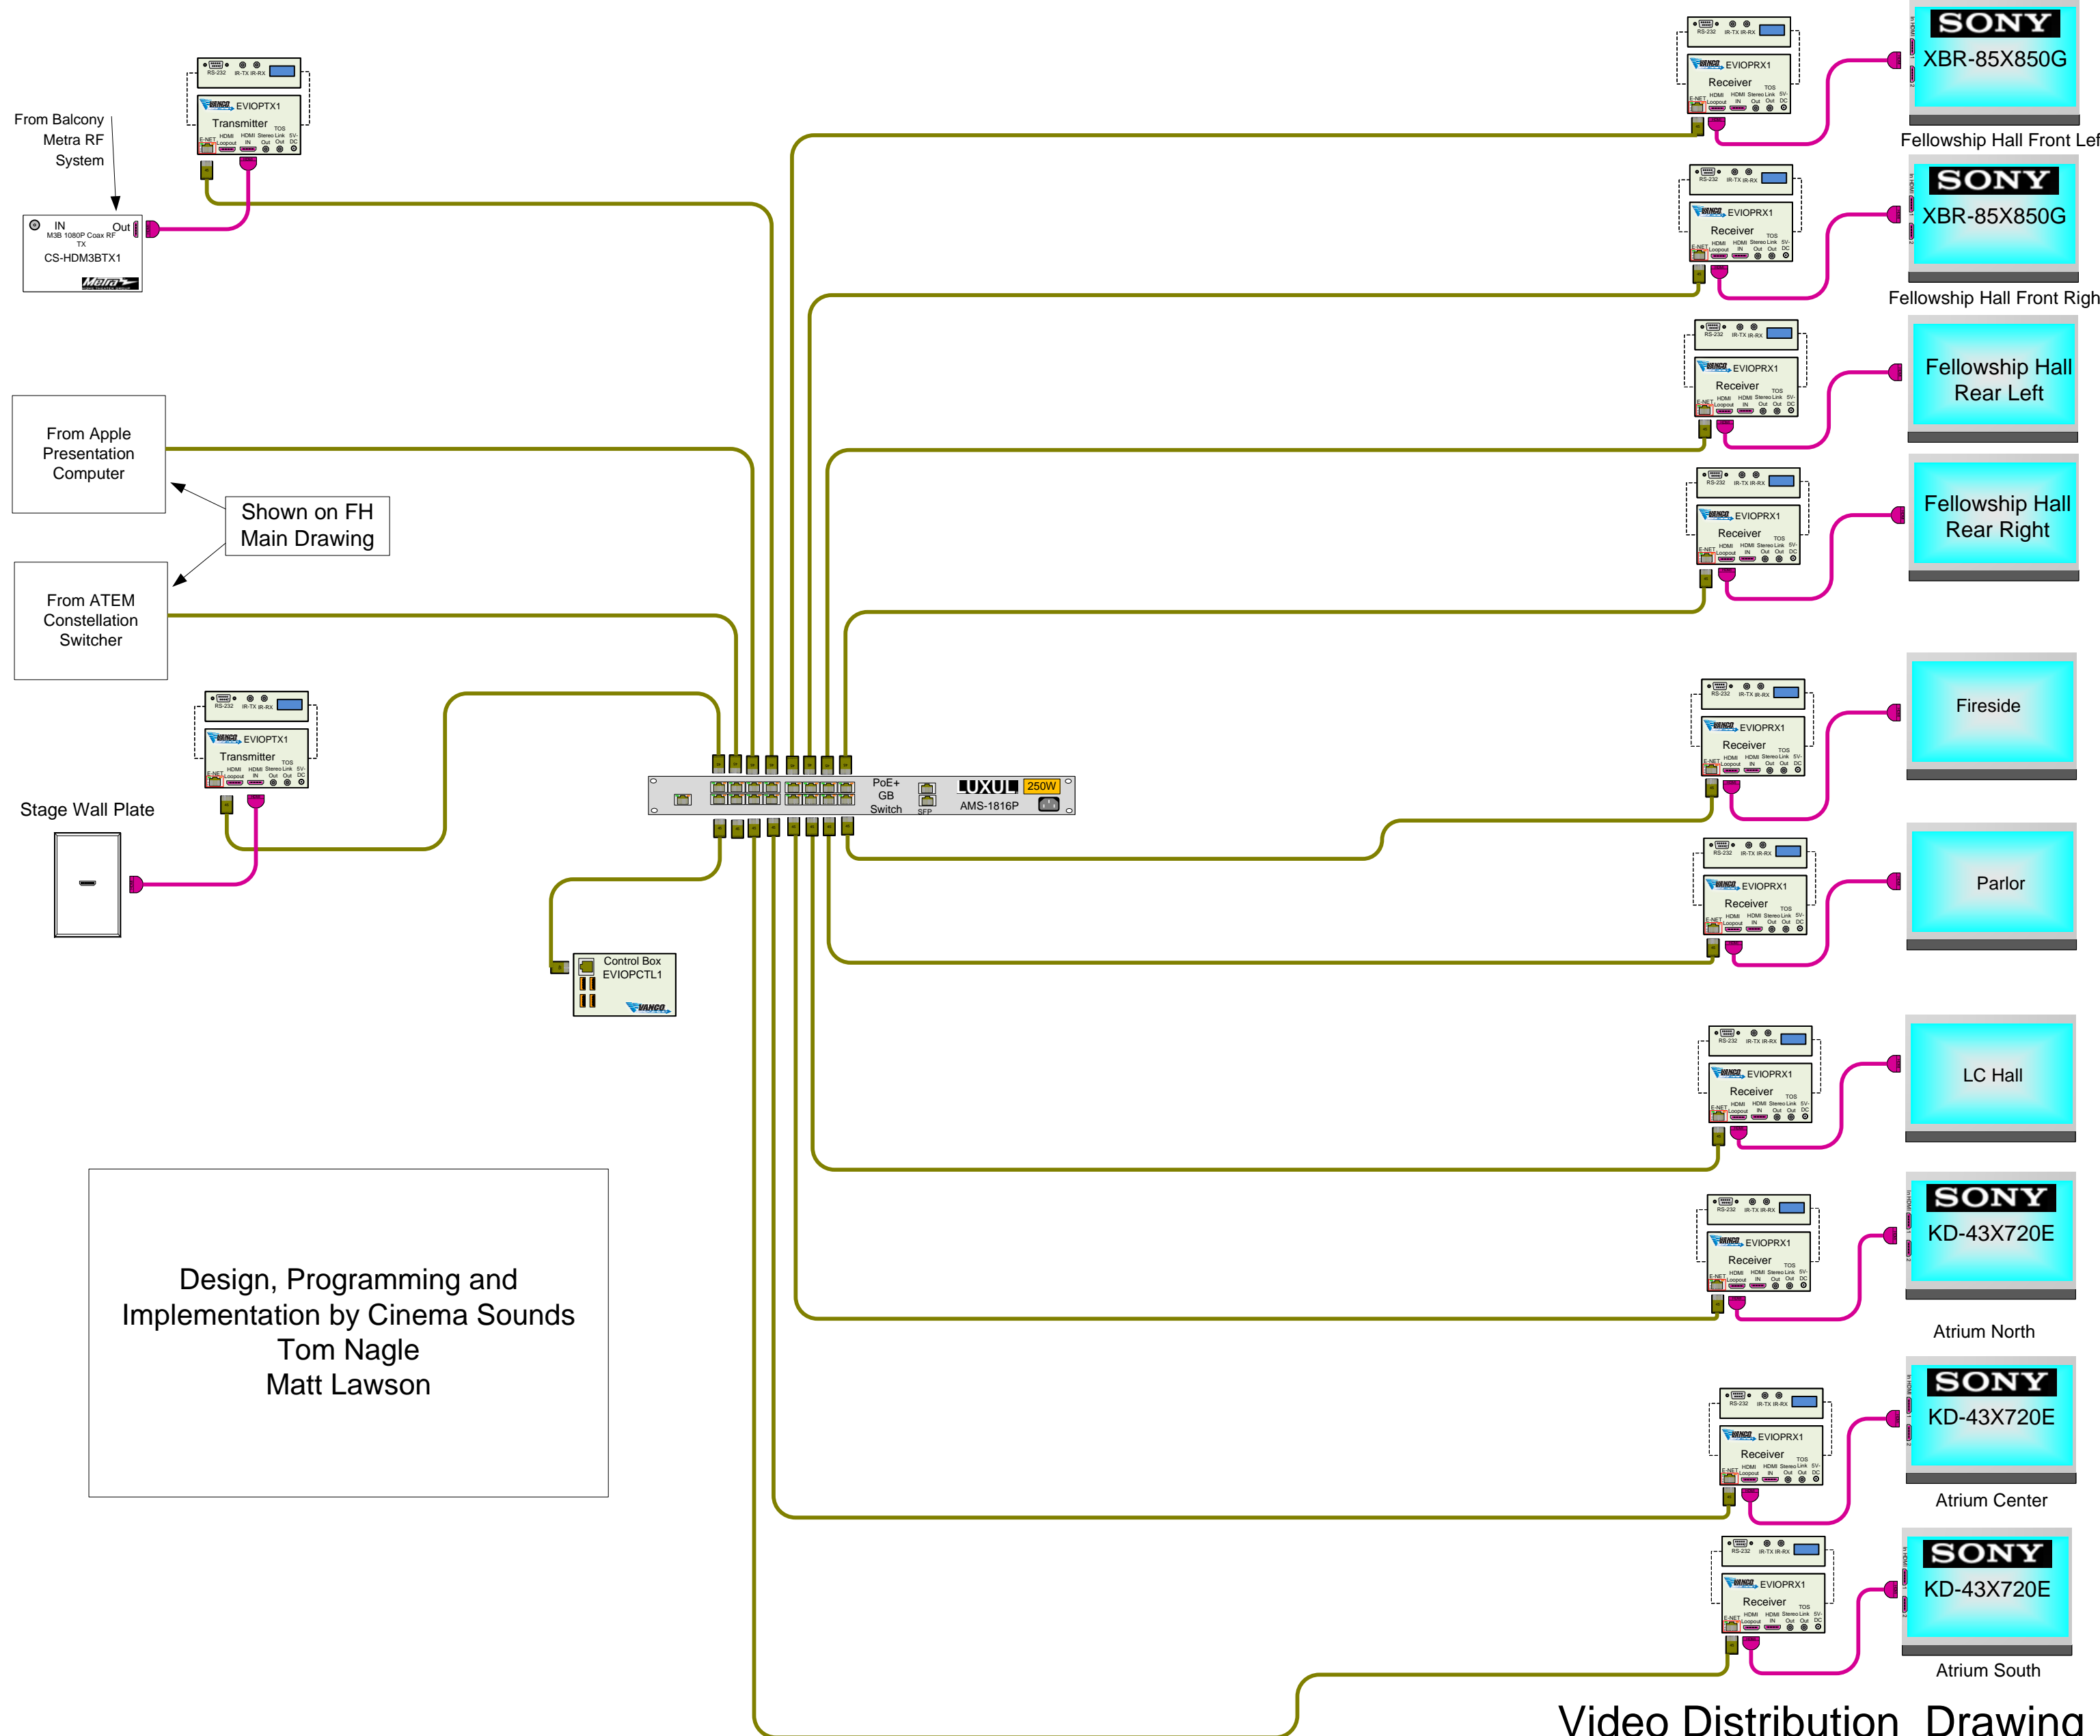

SOUND CONCEPTS LLC
1233 Castle Dr. Ste A5 Mason, Oh 45040
513-703-0147
customerservice@soundconceptsllc.com
www.soundconceptsllc.com

Wire Color Legend

AC	AC Line
B	Audio, Balanced
U	Audio, Unbalanced
S	Speaker
DA	Digital Audio
E	Data
	Ground Circuit
BL	BLU Link
C	Co-Ax
DC	DC Power
CO	Serial
DM	Digital Media 8G
F	Fiber
H	HDMI - DVI
A	As Marked

Design, Programming and
Implementation by Cinema Sounds
Tom Nagle
Matt Lawson

Proprietary & Confidential
Property of Sound Concepts LLC
Copyright 2023

CUSTOMER	
College Hill Presbyterian	
Address	
PROJECT	
Fellowship Hall Video Distribution	
Proj #	Dwg #
50977	50977-FH-Vid
Date	Revision
1-13-23	0
DRAWN BY	PAGE
J Murphy	5 OF 7

Video Distribution Drawing