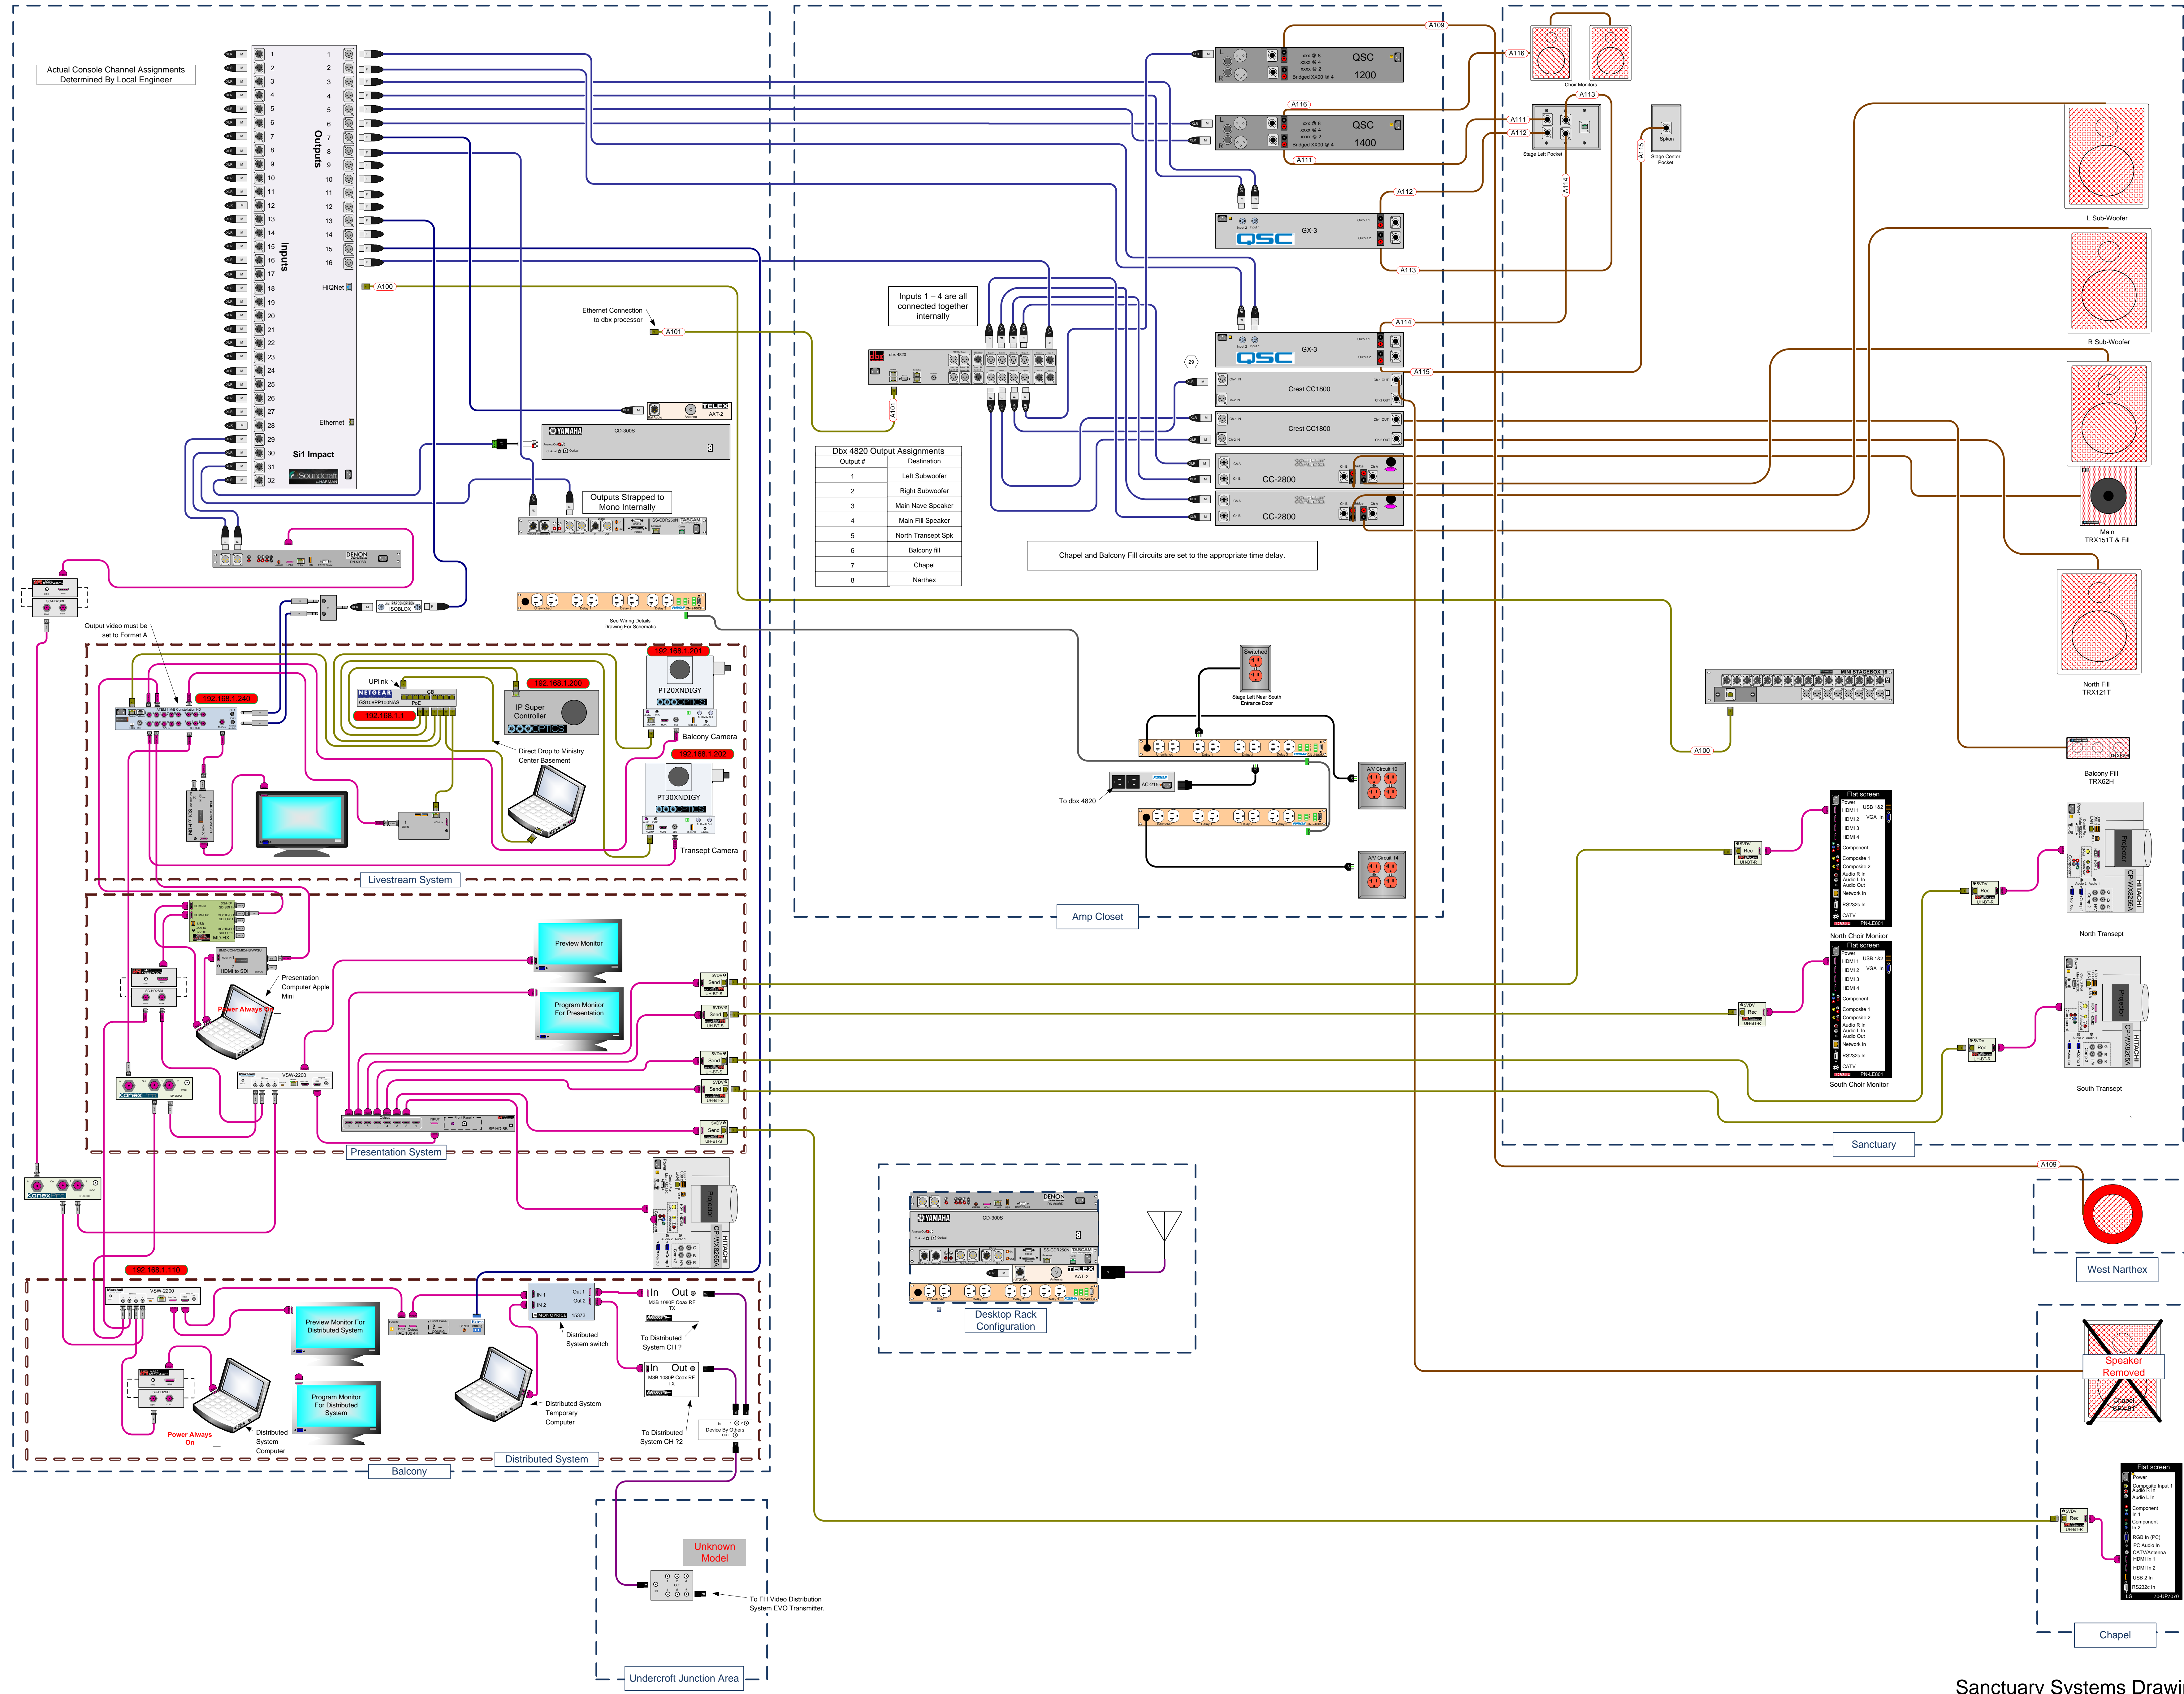

Wire Color Legend

AC	AC Line
B	Audio, Balanced
U	Audio, Unbalanced
S	Speaker
DA	Digital Audio
E	Data
G	Ground Circuit
BL	BLU Link
C	Coax
DC	DC Power
SD	Serial
DM	Digital Media Bus
F	Fiber
H	HDMI - DVI
A	As Marked
VO	Video

192.168.1.249 IP Address

Preliminary

Proprietary & Confidential
Property of Sound Concepts LLC
Copyright 2023

College Hill Presbyterian	
Project: Sanct. Audio/Video/Presentation	
PROJ #	50775
DWG #	50775-S
DATE	3-20-23
REVISION	10
DRAWN BY	J Murphy
PAGE	1 OF 8

Inputs 1 - 4 are all connected together internally

Dbx 4820 Output Assignments

Output #	Destination
1	Left Subwoofer
2	Right Subwoofer
3	Main Nave Speaker
4	Main Fill Speaker
5	North Transept Spk
6	Balcony fill
7	Chapel
8	Narthex

Chapel and Balcony Fill circuits are set to the appropriate time delay.

Amp Closet

Desktop Rack Configuration