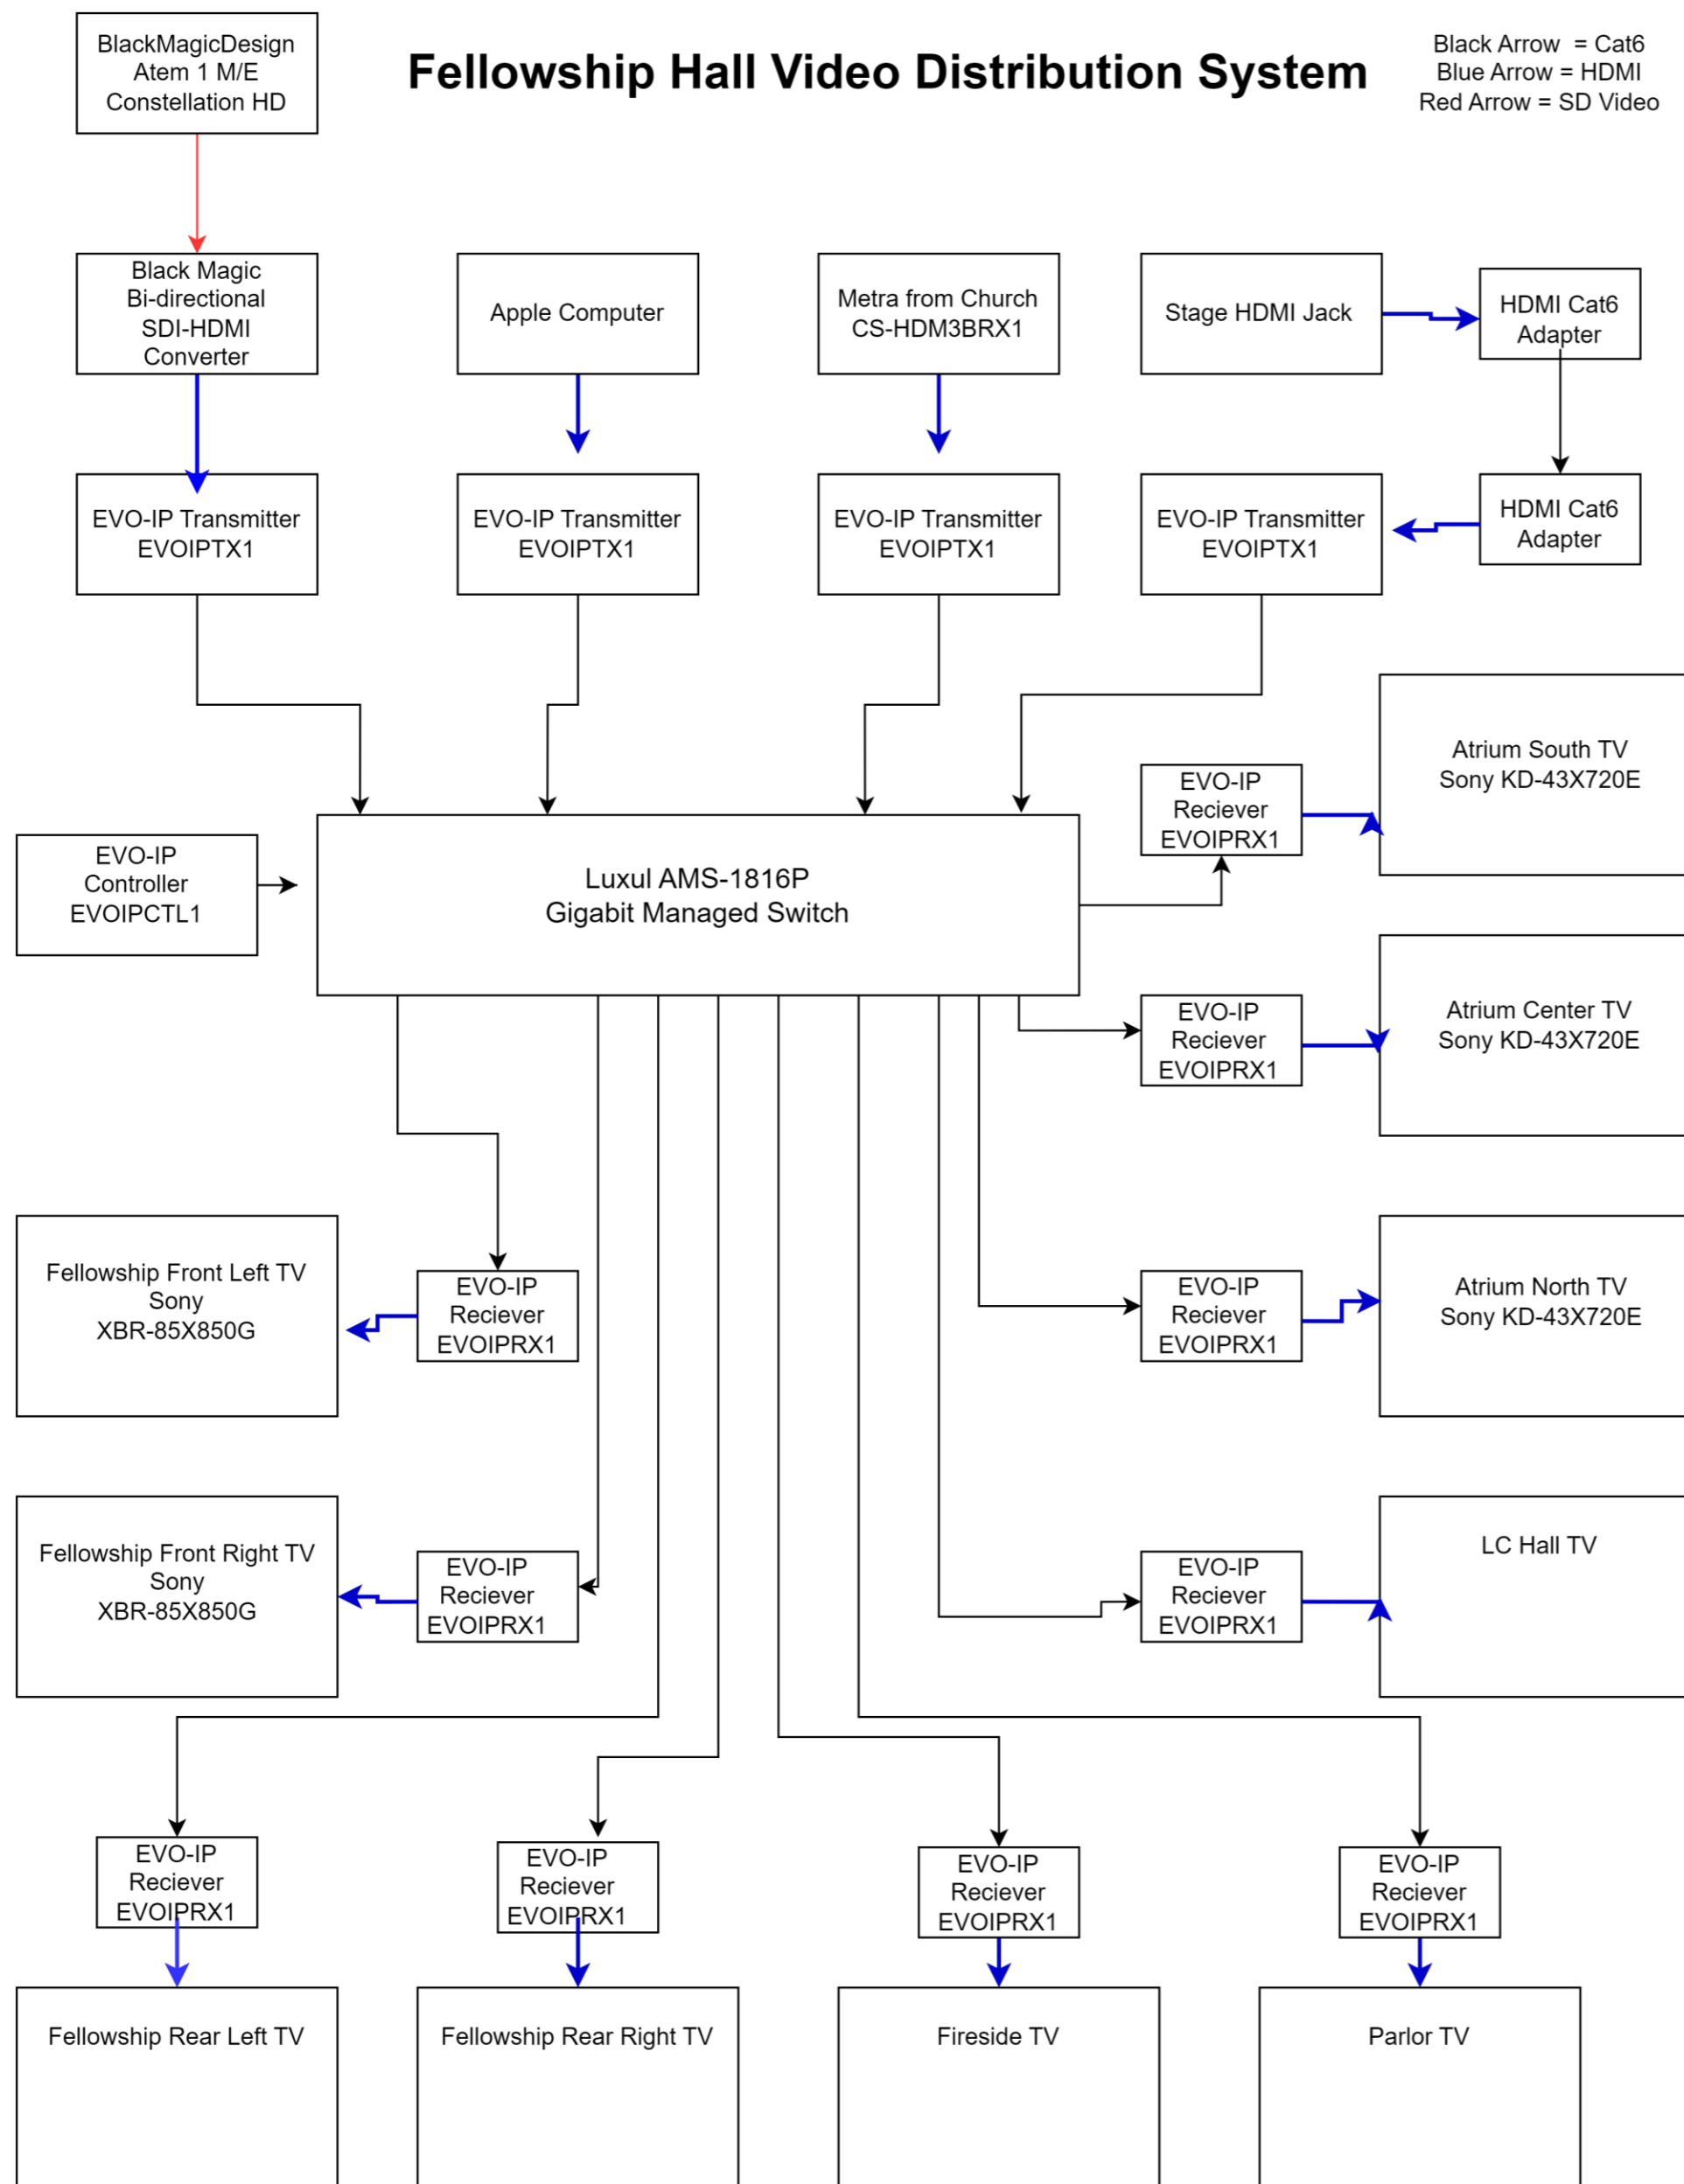

Fellowship Hall Video Distribution System

Black Arrow = Cat6
Blue Arrow = HDMI
Red Arrow = SD Video

Design, Programming and Implementation by Cinema Sounds
Tom Nagle
Matt Lawson

Video Distribution Line Drawing

SOUND CONCEPTS LLC
1233 Castle Dr. Ste A5 Mason, Oh 45040
513-703-0147
customerservice@soundconceptsllc.com
www.soundconceptsllc.com

Proprietary & Confidential Property of Sound Concepts LLC Copyright 2023	
CUSTOMER College Hill Presbyterian	
Address	
PROJECT Fellowship Hall Video Distribution	
Proj #	Dwg #
Date	Revision
1-13-23	0
DRAWN BY	PAGE
J Murphy	6 OF 7