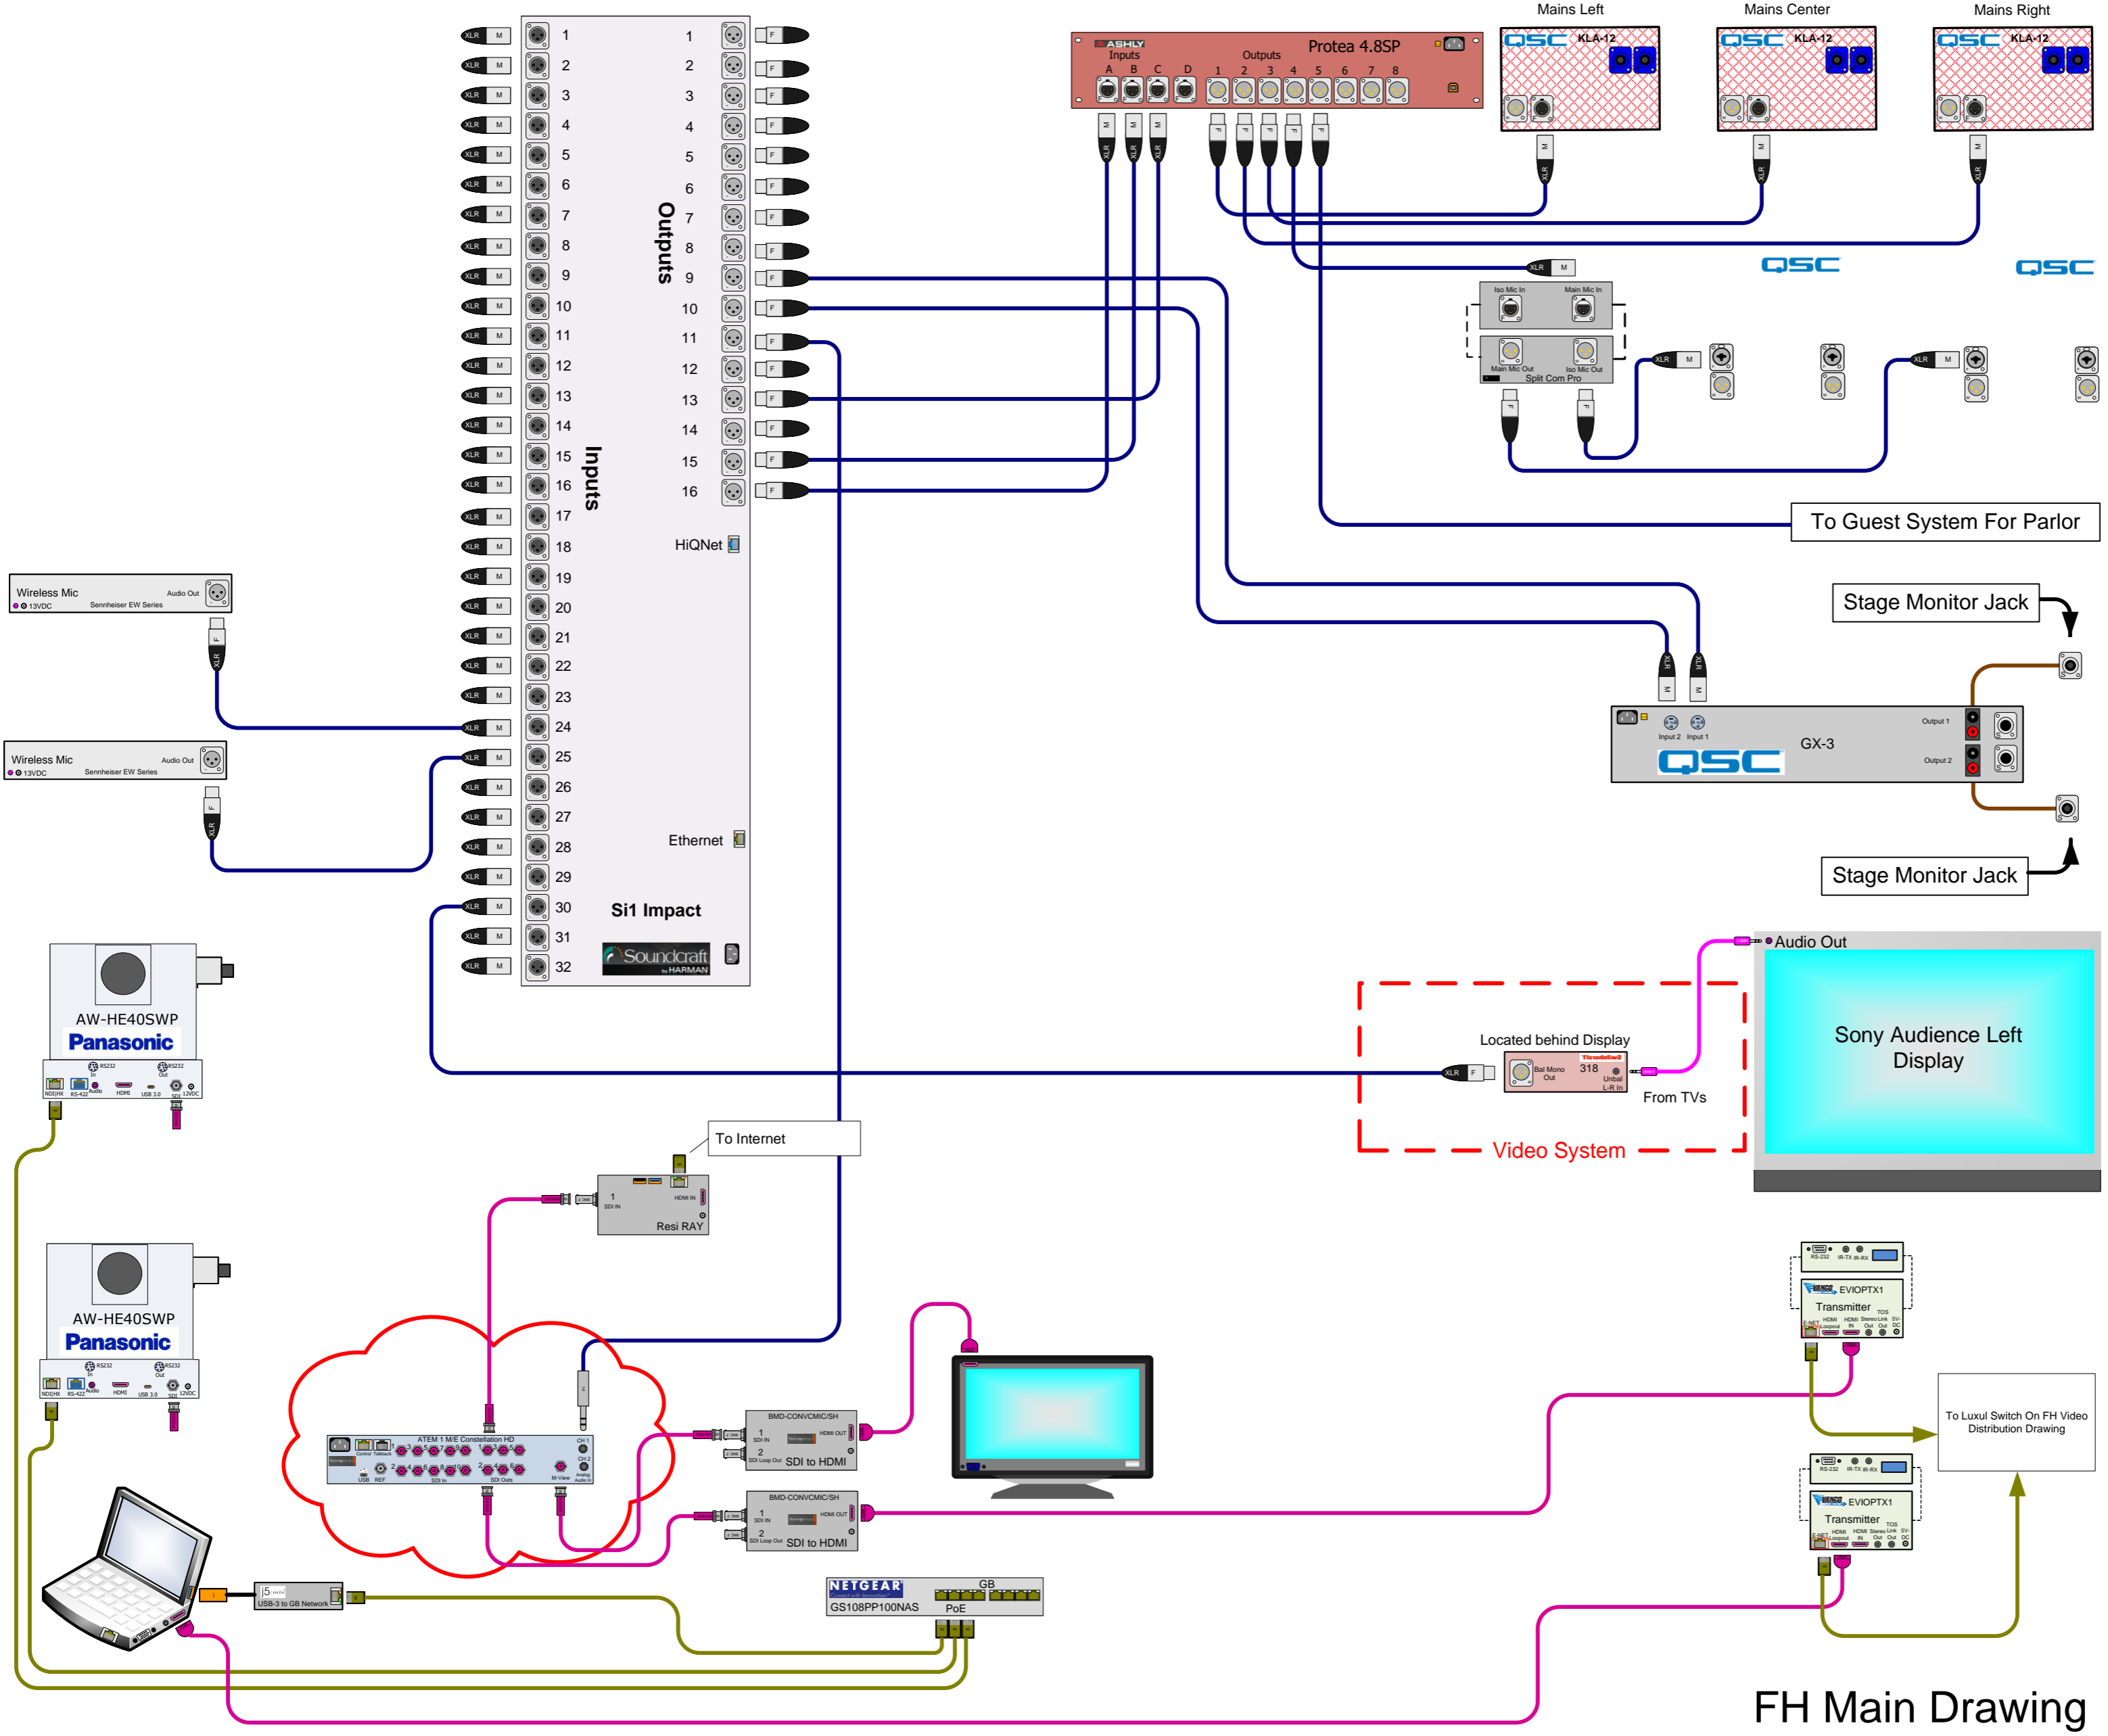

SOUND CONCEPTS LLC
1233 Castle Dr. Ste A5 Mason, Oh 45040
513-703-0147
customerservice@soundconceptsllc.com
www.soundconceptsllc.com

Wire Color Legend

AC	AC Line
B	Audio, Balanced
U	Audio, Unbalanced
S	Speaker
DA	Digital Audio
E	Data
	Ground Circuit
BL	BLU Link
C	Co-Ax
DC	DC Power
CO	Serial
DM	Digital Media 8G
F	Fiber
H	HDMI - DVI
A	As Marked

Proprietary & Confidential
Property of Sound Concepts LLC
Copyright 2023

CUSTOMER	
College Hill Presbyterian	
Address	
PROJECT	
Fellowship Hall Audio	
Proj #	Dwg #
50977	50977-FH-Main
Date	Revision
1-13-2023	1
DRAWN BY	PAGE
J Murphy	3 OF 7

FH Main Drawing