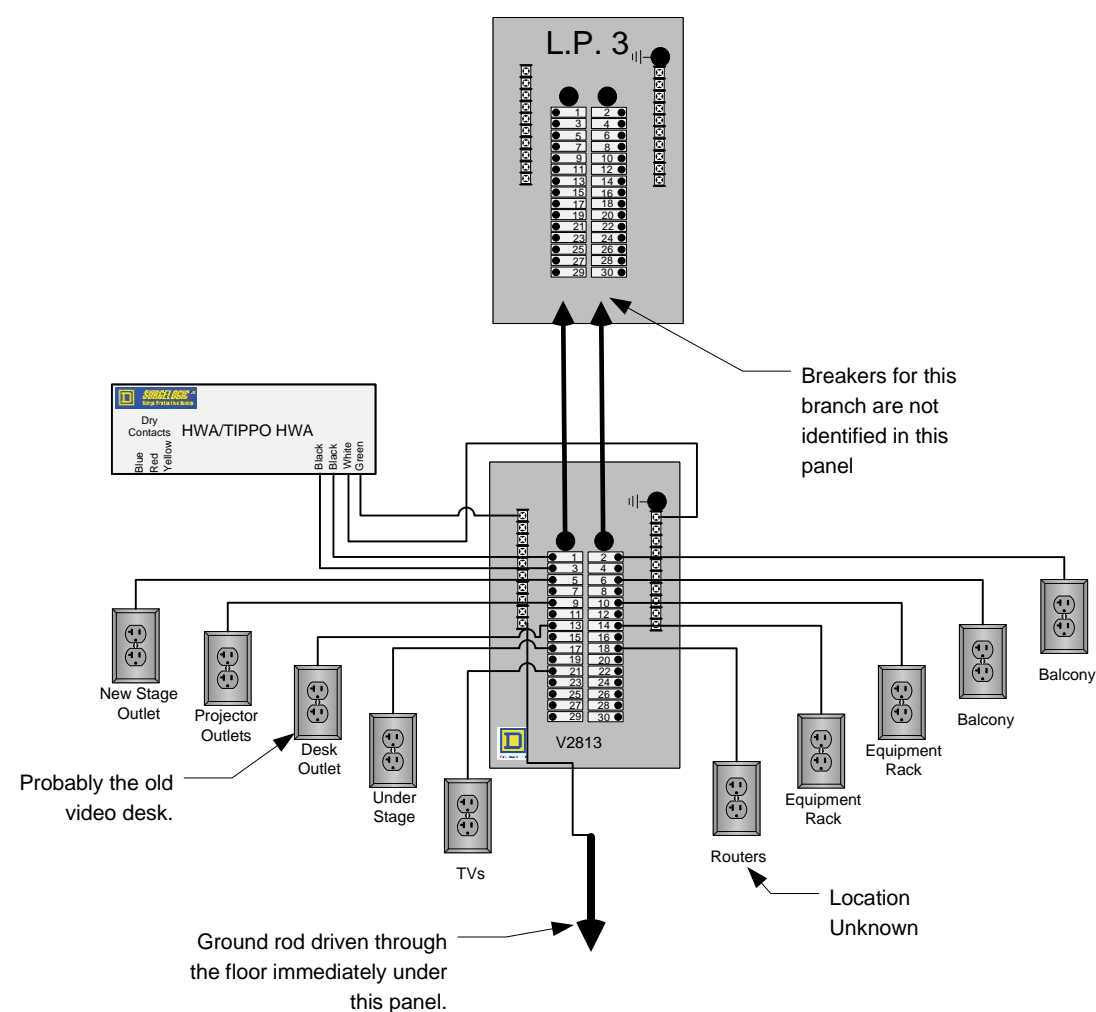

Proprietary & Confidential
Property of Sound Concepts LLC
Copyright 2023

CUSTOMER

College Hill Presbyterian

Address

PROJECT

Sanct A/V Electrical

Proj #

Dwg #

Date

Revision

2-6-23

0

DRAWN BY

PAGE

J Murphy

7 OF 7