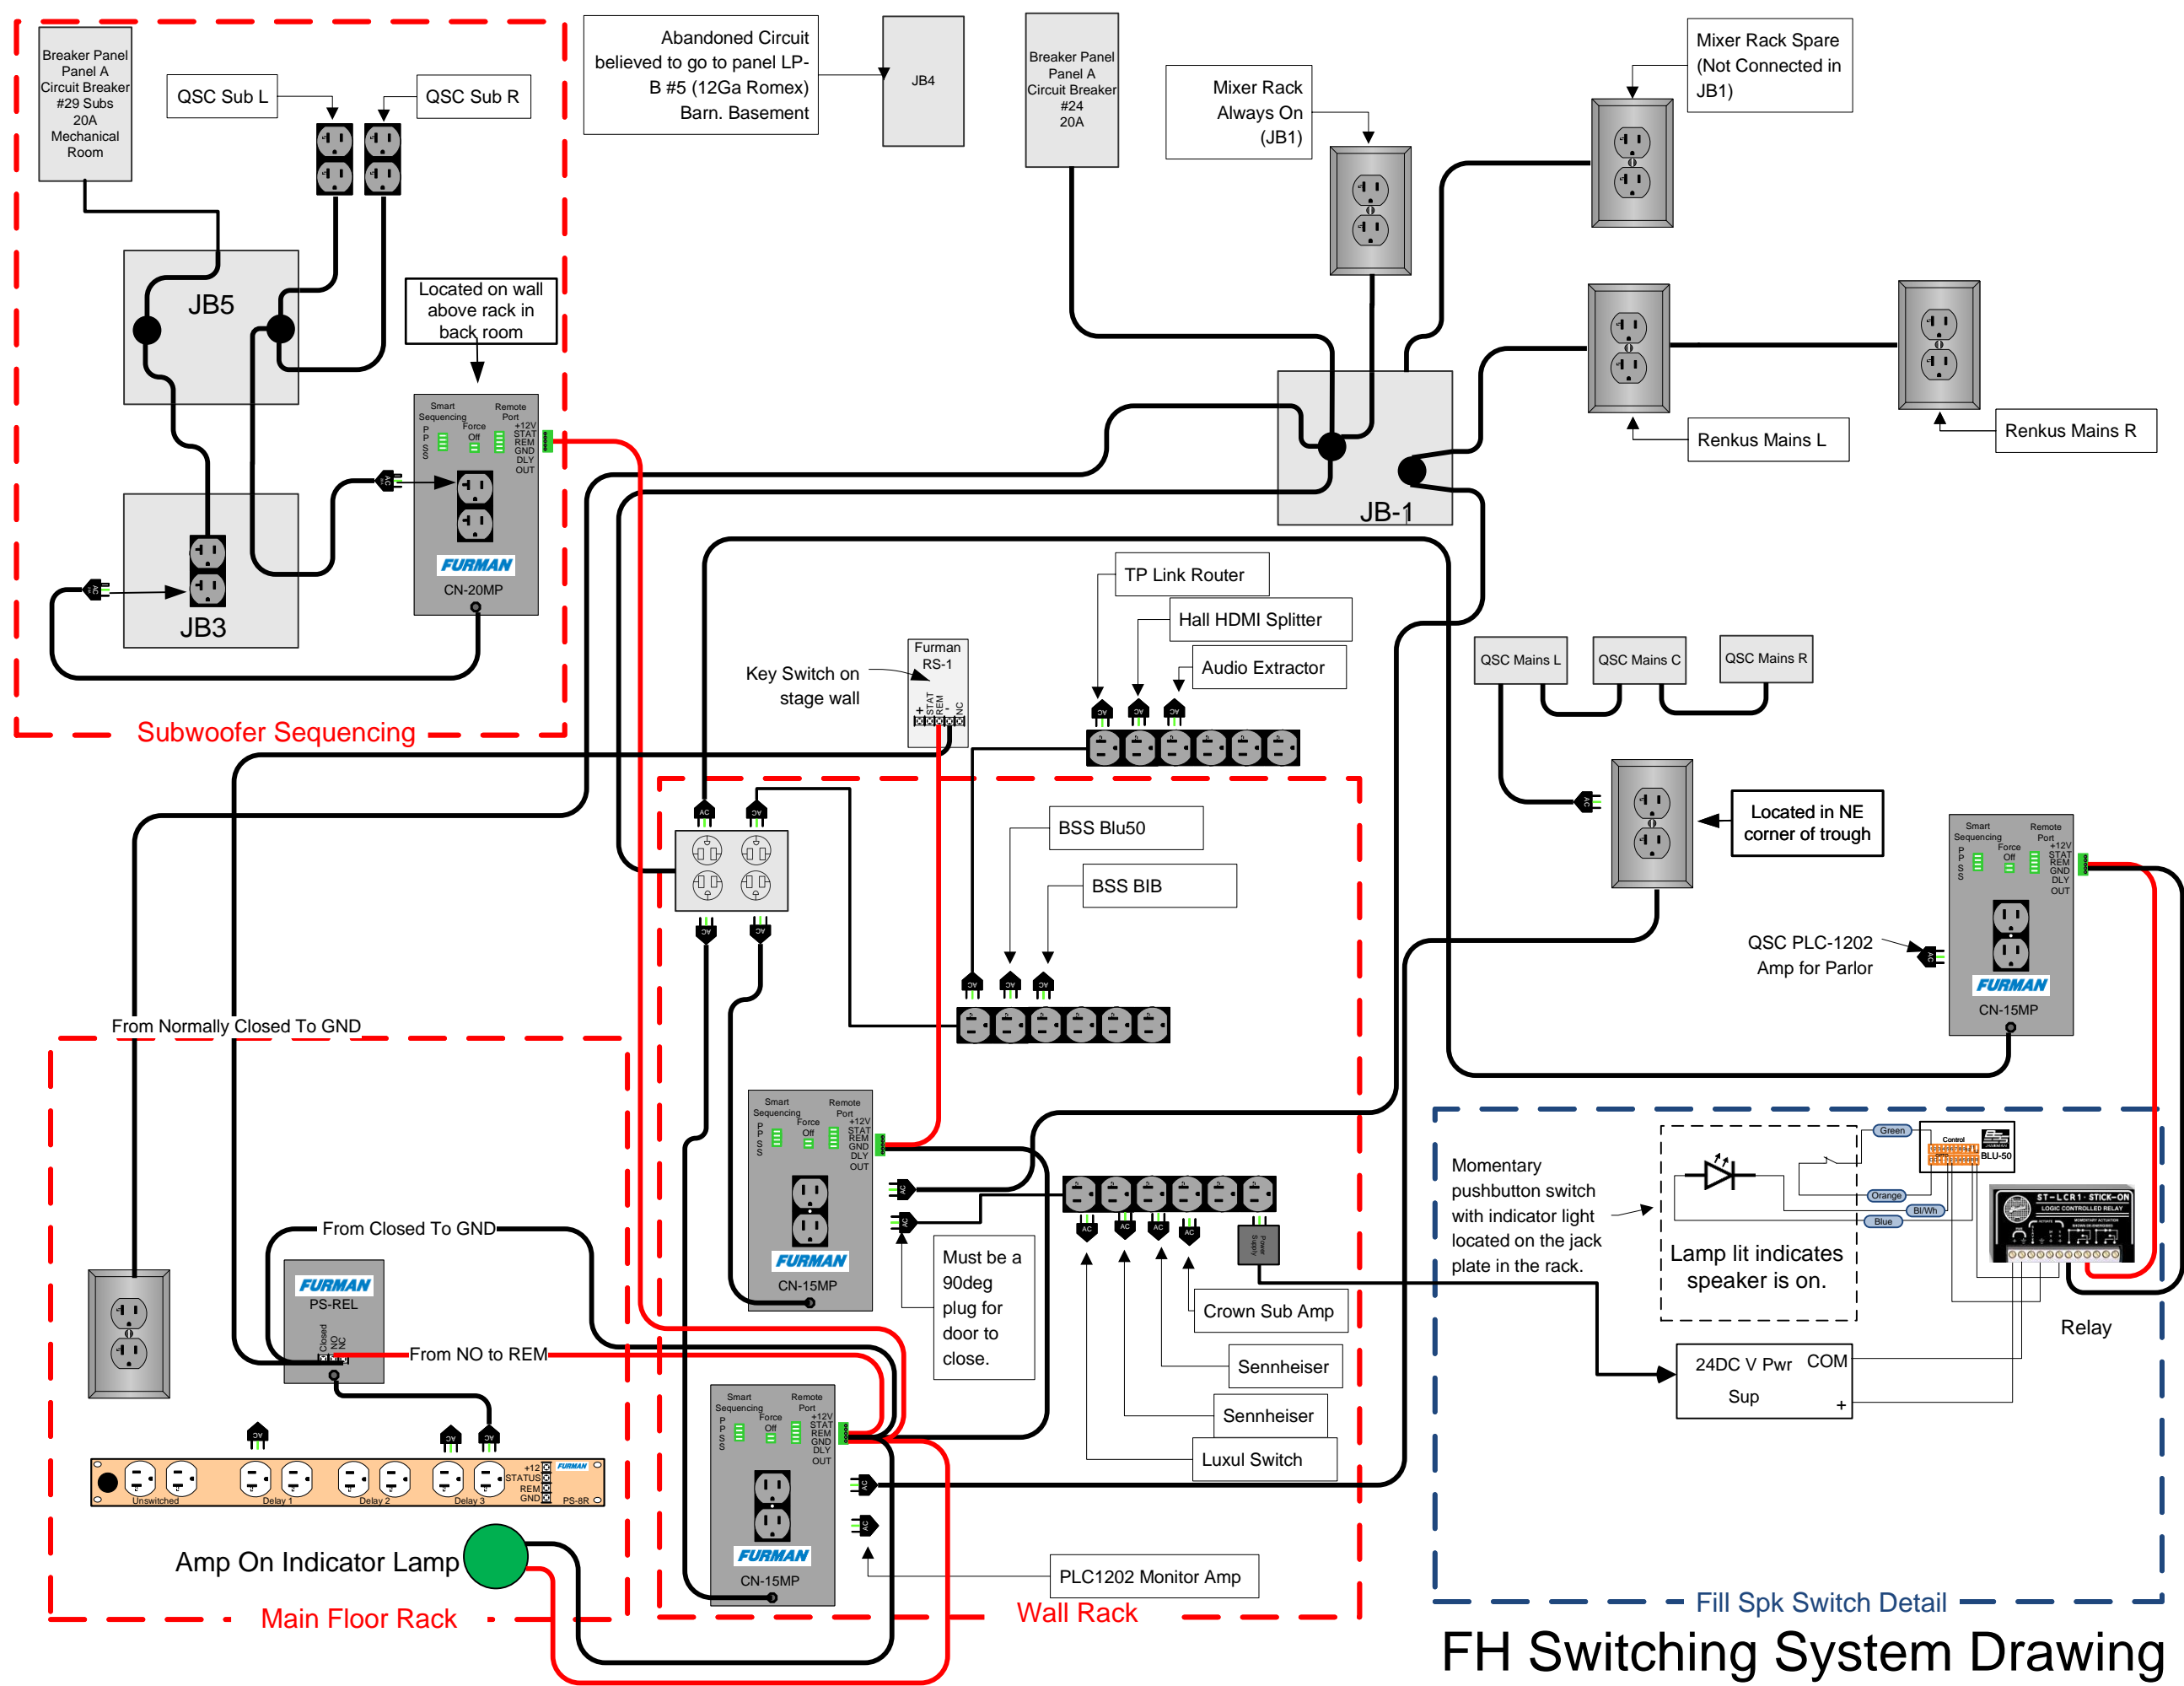

Sanctuary Systems Drawing

FH Switching System Drawing

Proprietary & Confidential
Property of Sound Concepts LLC
Copyright 2023

CUSTOMER	
College Hill Presbyterian	
Address	
PROJECT	
Fellowship Hall Sequencing	
Proj #	Dwg #
50977	
Date	Revision
10-13-22	4
DRAWN BY	PAGE
J Murphy	2 OF 7