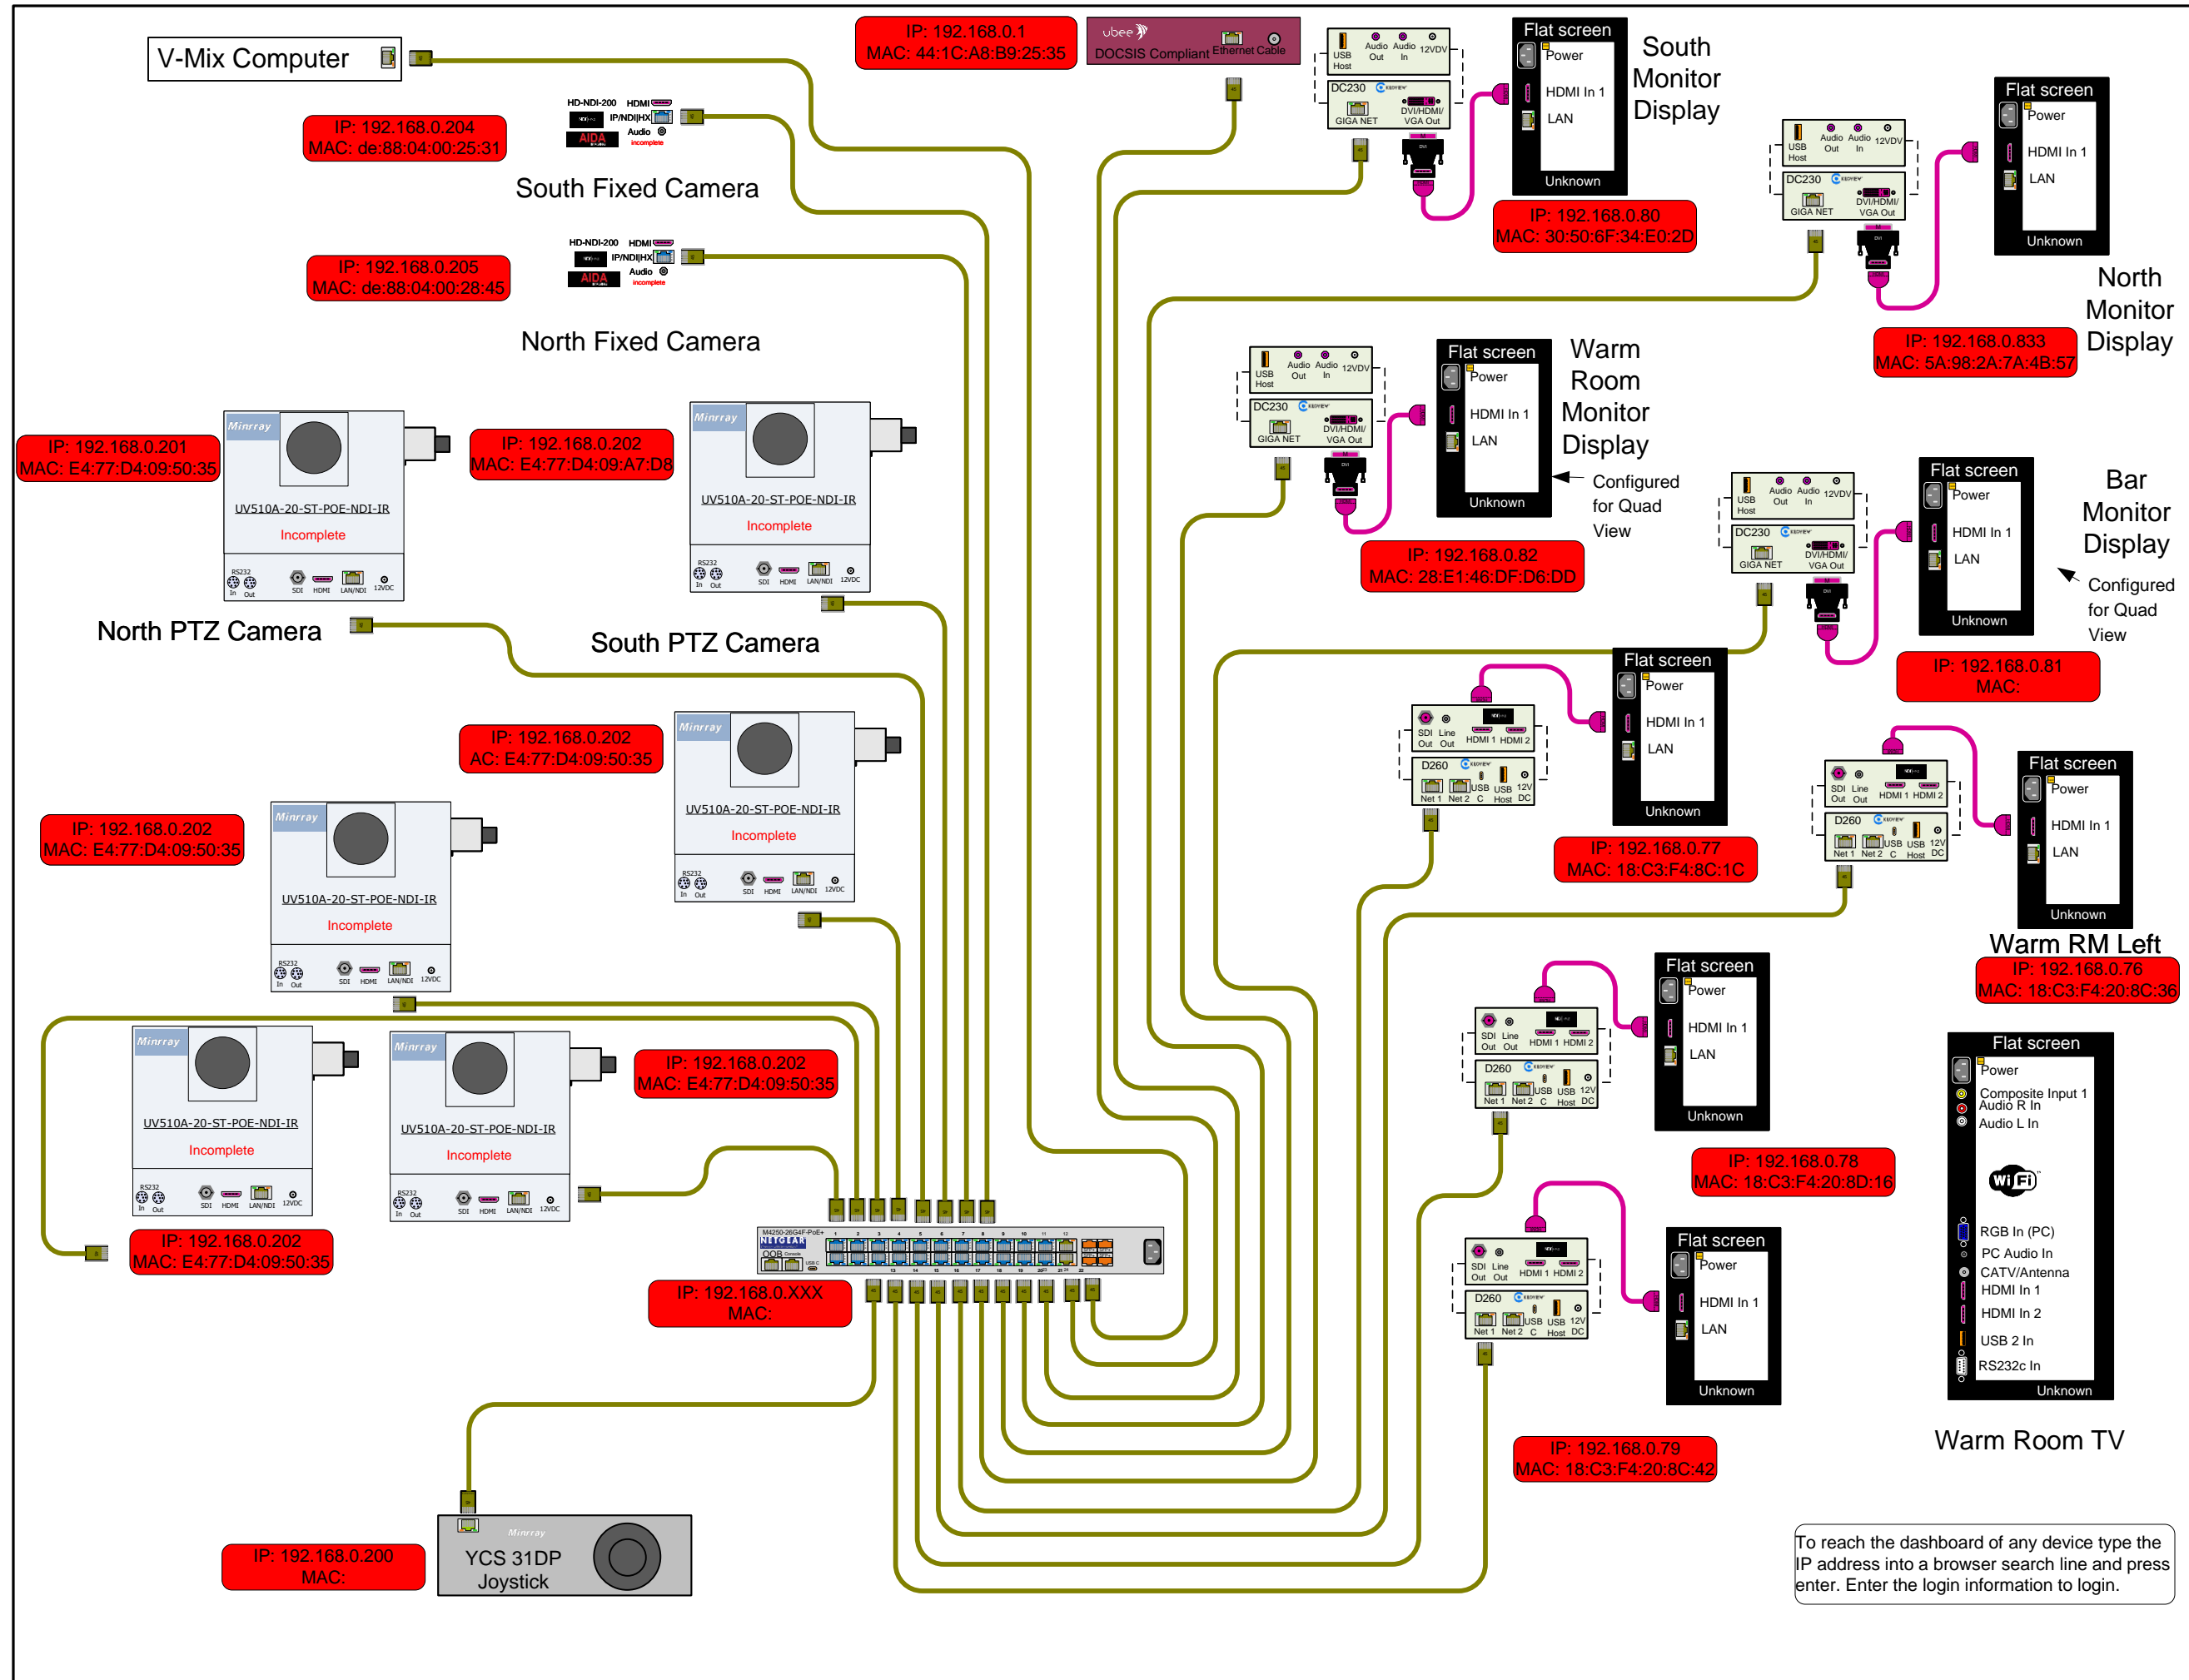

CUSTOMER

Cincinnati Curling

Address

5150 Duff Dr West Chester Oh 45246

PROJECT

Proj #	Dwg #
51005	XXXXX
Date	Revision
12-14-2023	2
DRAWN BY	PAGE
J Murphy	1 OF 1

To reach the dashboard of any device type the IP address into a browser search line and press enter. Enter the login information to login.