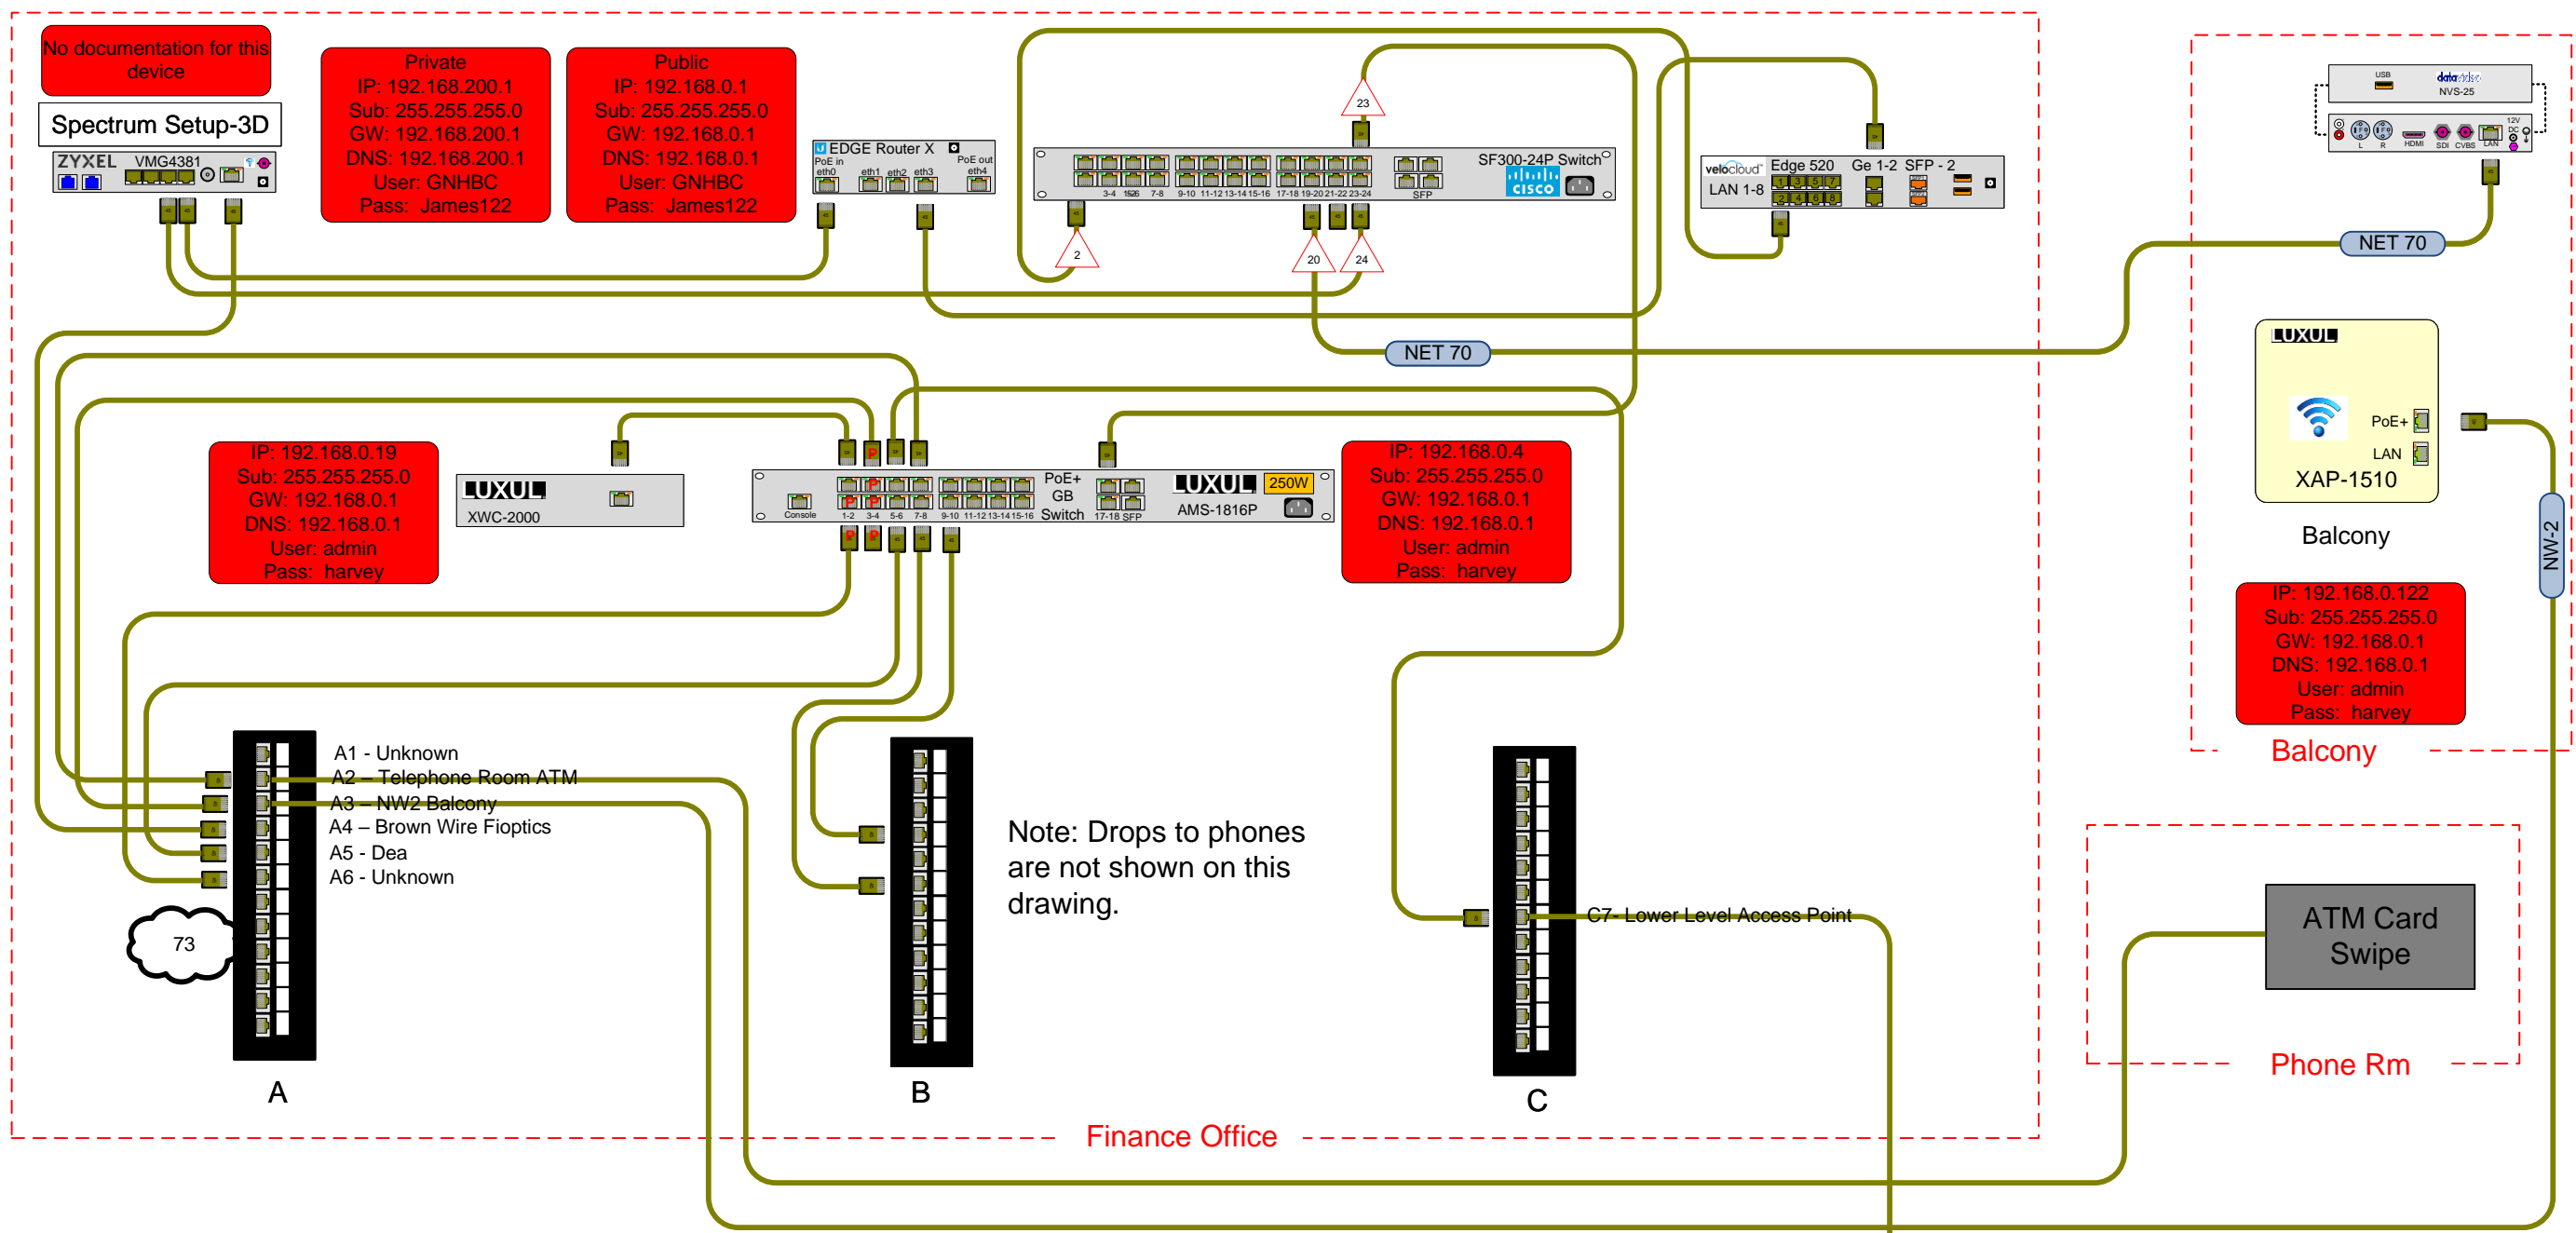

SOUND CONCEPTS LLC
 1233 Castle Dr. Ste A5 Mason, Oh 45040
 513-703-0147
 customerservice@soundconceptsllc.com
 www.soundconceptsllc.com

Wire Color Legend

- AC AC Line
- B Audio, Balanced
- U Audio, Unbalanced
- S Speaker
- DA Digital Audio
- E Data
- Ground Circuit
- BL BLU Link
- C Co-Ax
- DC DC Power
- CO Serial
- DM Digital Media 8G
- F Fiber
- H HDMI - DVI
- A As Marked

Wires with triangle symbol must be connected to the numbered port indicated.

Wires with "P" symbol must be connected to the a port with a "P" symbol.

Wireless ID Name	Wireless Password
GNHBC Public	James122
GNHBC-Office	Romans828
GNHBC-SECURE	Holyone111
PastorStudy	Romans828

Finance Hallway

IP: 192.168.0.115
 Sub: 255.255.255.0
 GW: 192.168.0.1
 DNS: 192.168.0.1
 User: admin
 Pass: harvey

Lower Level

IP: 192.168.0.158
 Sub: 255.255.255.0
 GW: 192.168.0.1
 DNS: 192.168.0.1
 User: admin
 Pass: harvey

Computer Lab

Proprietary & Confidential
 Property of Sound Concepts LLC
 Copyright 2023

CUSTOMER	
Greater New Hope	
Address	
PROJECT	
Network Upgrade	
Proj #	Dwg #
50845	50845
Date	Revision
2-24-2023	2
DRAWN BY	PAGE
J Murphy	1 OF 1