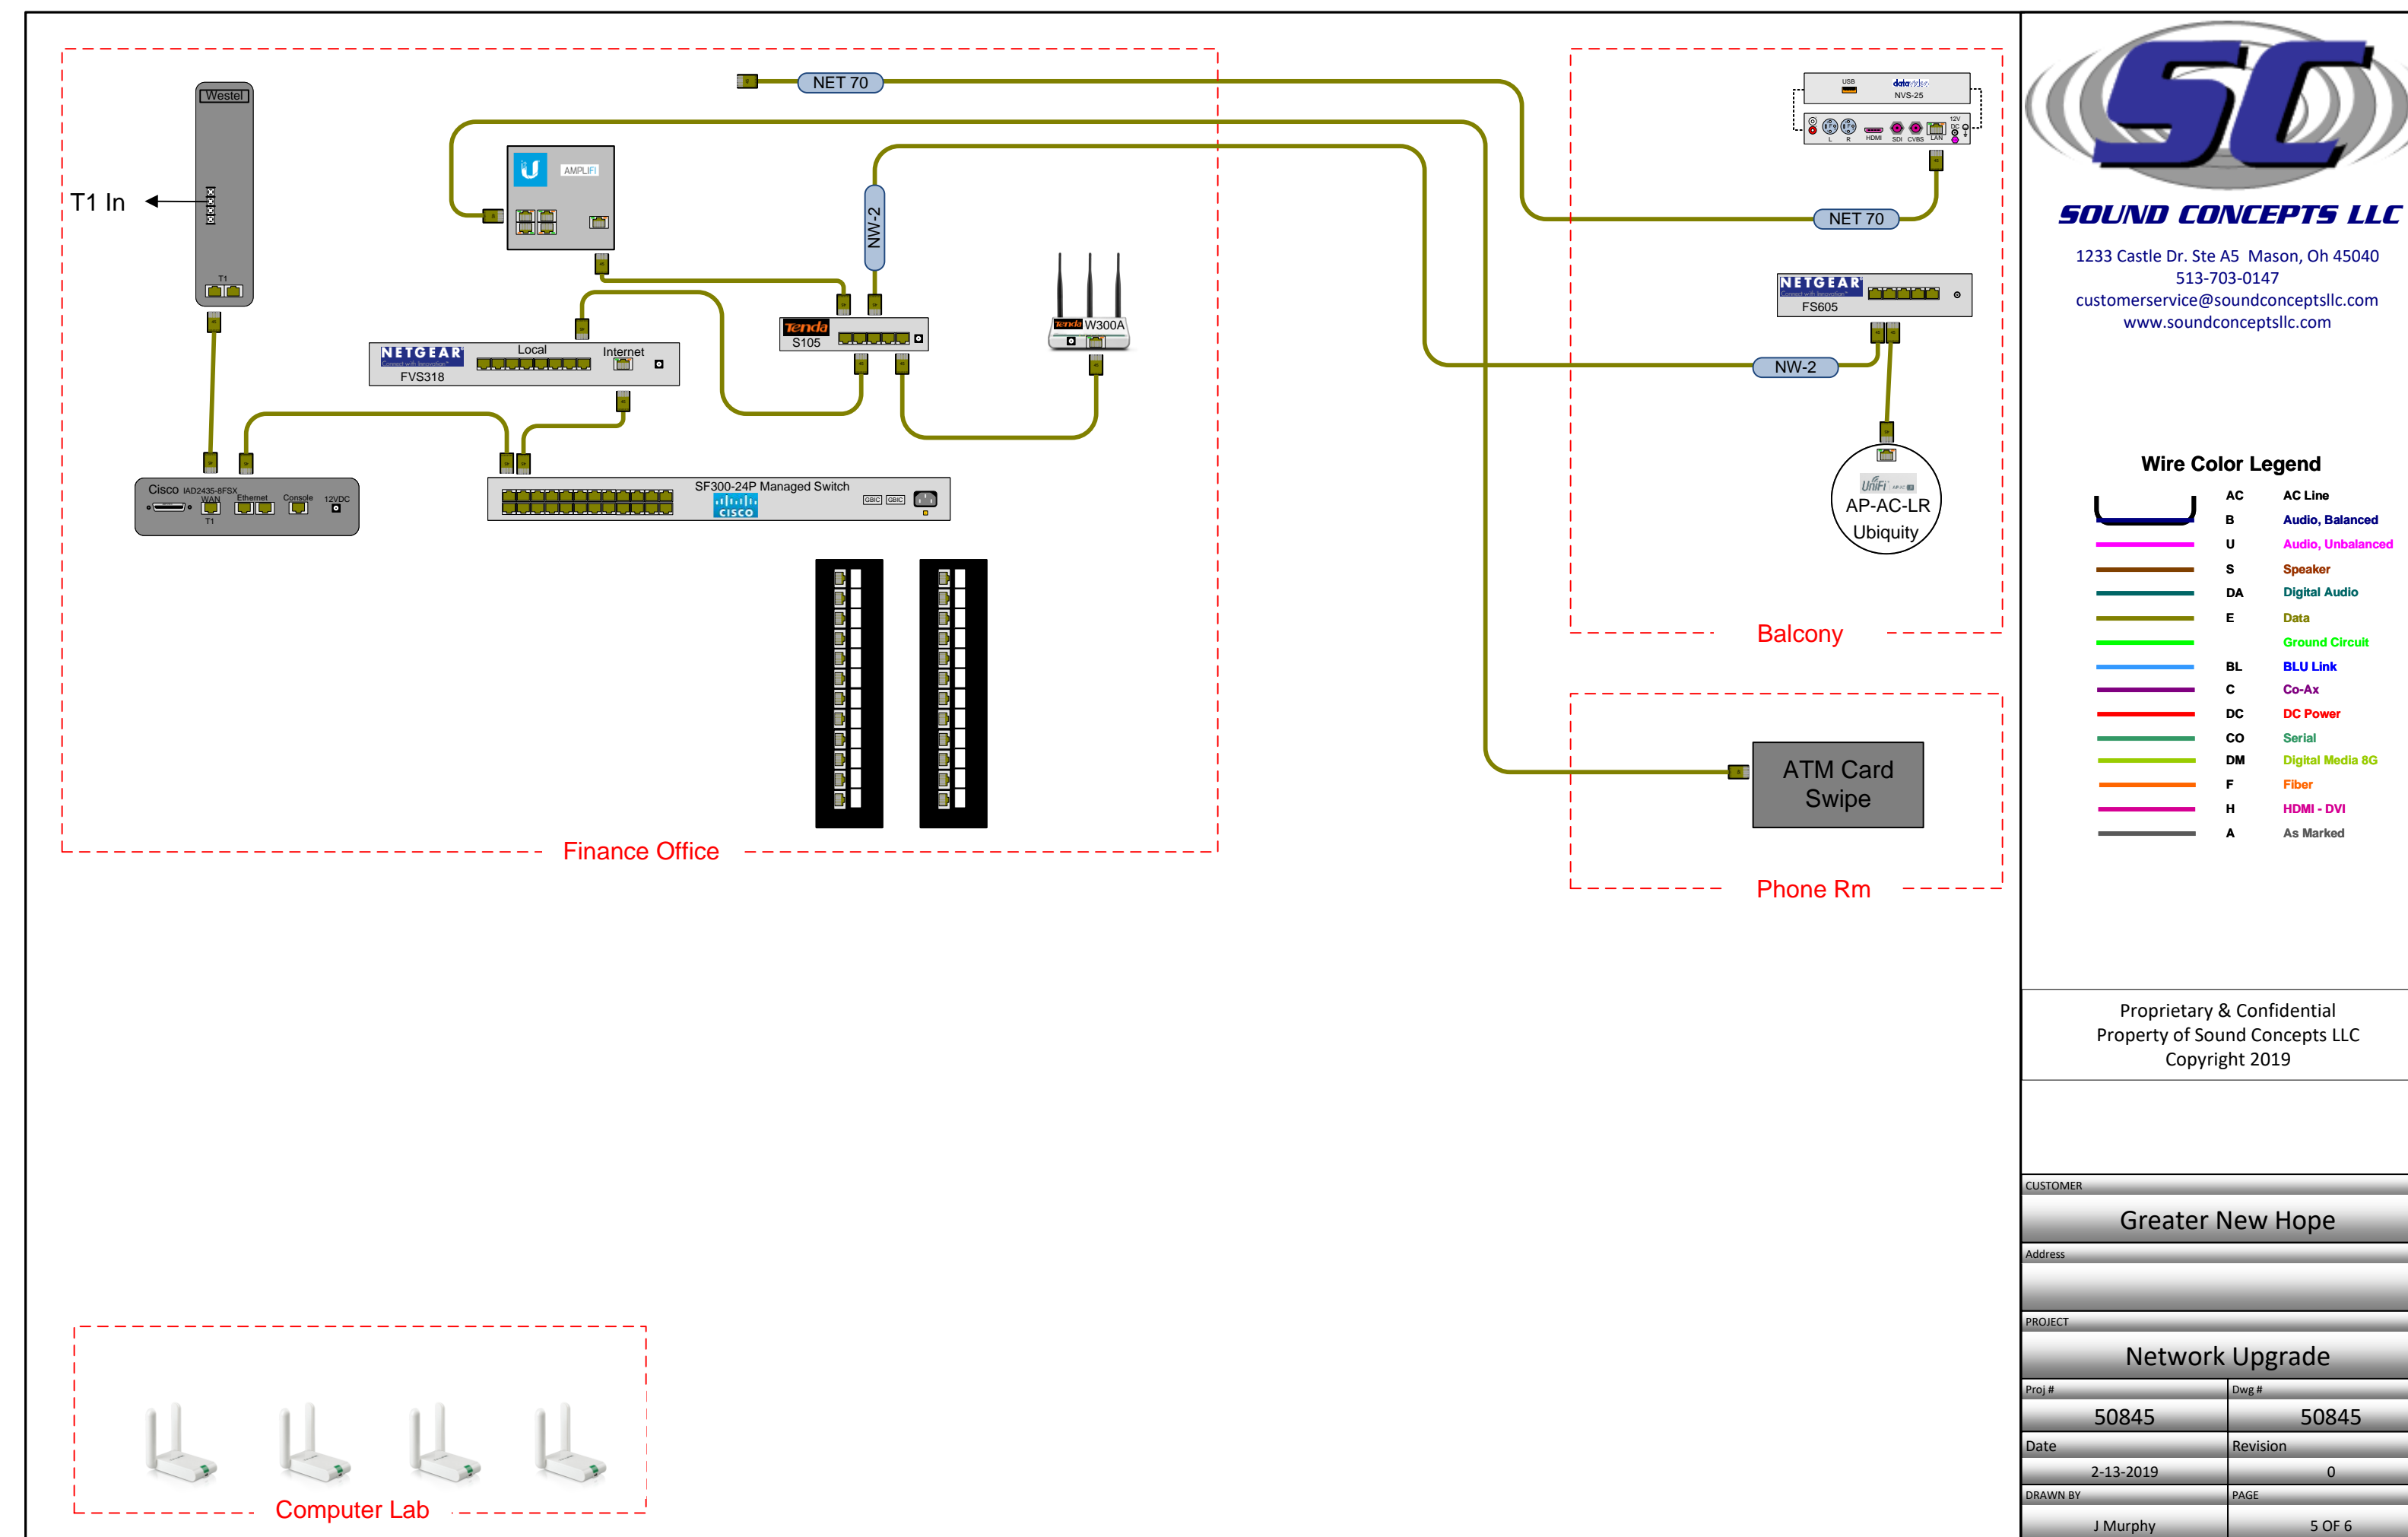

SOUND CONCEPTS LLC
1233 Castle Dr. Ste A5 Mason, Oh 45040
513-703-0147
customerservice@soundconceptsllc.com
www.soundconceptsllc.com

Wire Color Legend

AC	AC Line
B	Audio, Balanced
U	Audio, Unbalanced
S	Speaker
DA	Digital Audio
E	Data
—	Ground Circuit
BL	BLU Link
C	Co-Ax
DC	DC Power
CD	Serial
DM	Digital Media 80
F	Fiber
H	HDMI - DVI
A	As Marked

Proprietary & Confidential
Property of Sound Concepts LLC
Copyright 2019

CUSTOMER	
Greater New Hope	
Address	
PROJECT	
Network Upgrade	
Proj #	50845
Date	2-13-2019
Drawn By	J Murphy
Draw #	50845
Revision	0
Page	5 OF 6