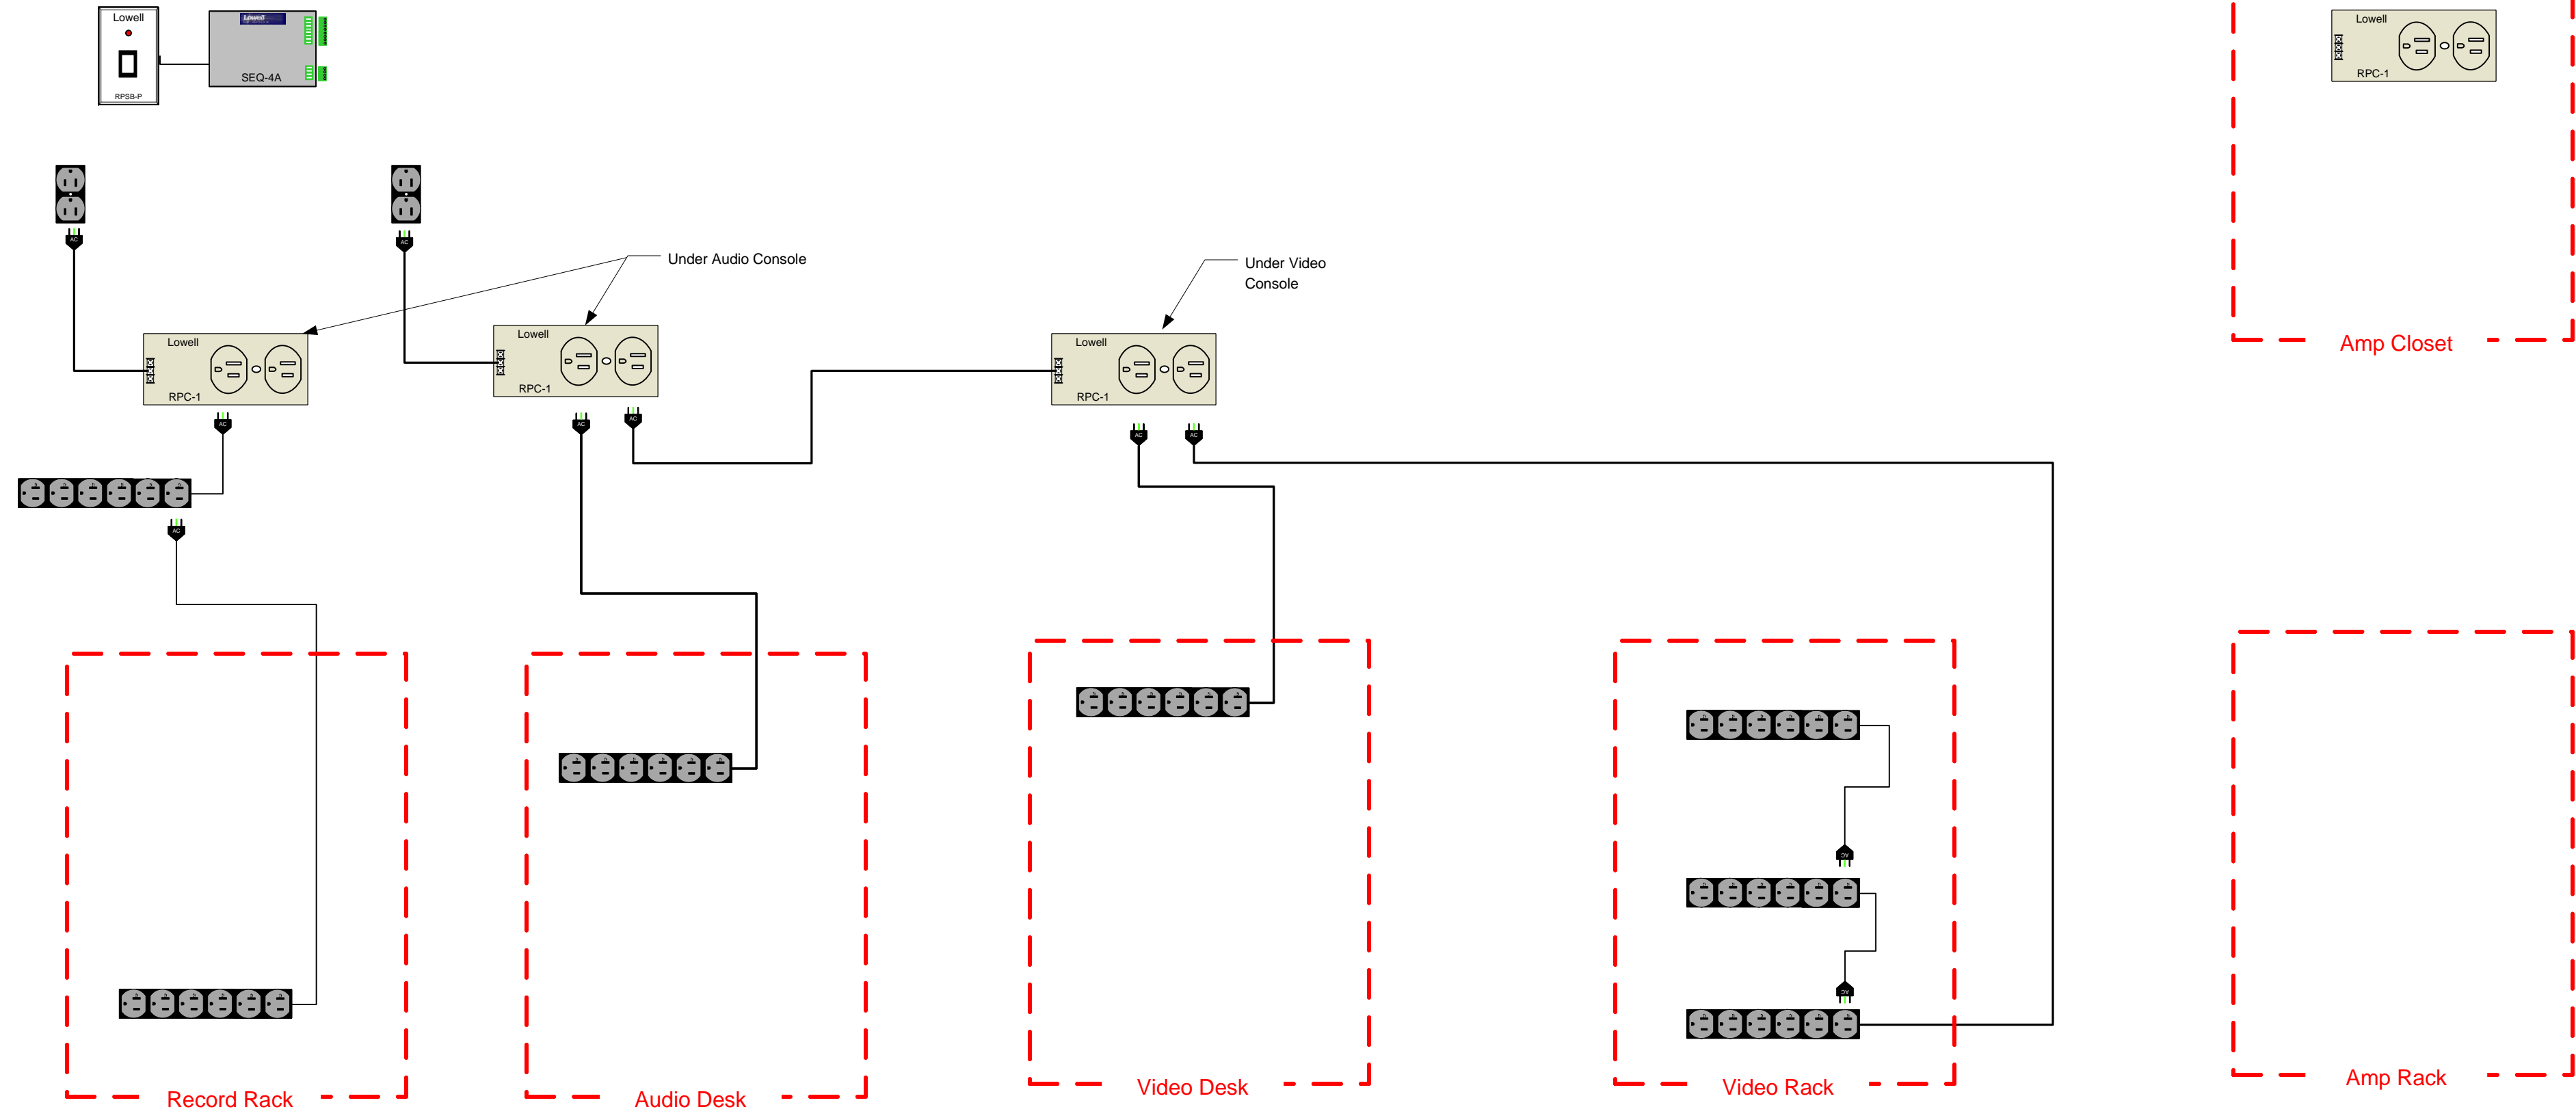

SOUND CONCEPTS LLC

1233 Castle Dr. Suite A5 Mason, Oh 45040
513-703-0147
customerservice@soundconceptsllc.com
www.soundconceptsllc.com

Wire Color Legend

AC	AC Line
B	Audio, Balanced
U	Audio, Unbalanced
V	Composite
SV	S-Video
S	Speaker
D	Data
E	Ground Circuit
VG	RGBHV
RG	RGB
C	Co-Ax
DC	DC Power
CO	Serial
CN	Cresnet
US	USB
DM	Digital Media
DM	Digital Media
F	Fiber
H	HDMI - DVI
A	As Marked

Proprietary & Confidential
Property of Sound Concepts LLC
Copyright 2017

CUSTOMER
Greater New Hope Missionary Baptist Church

PROJECT
Master Drawing As Built

Proj # 50514   Dwg # 50514-M-S

DATE 12-20-17   Revision 4

DRAWN BY J Murphy   PAGE 4 OF 6