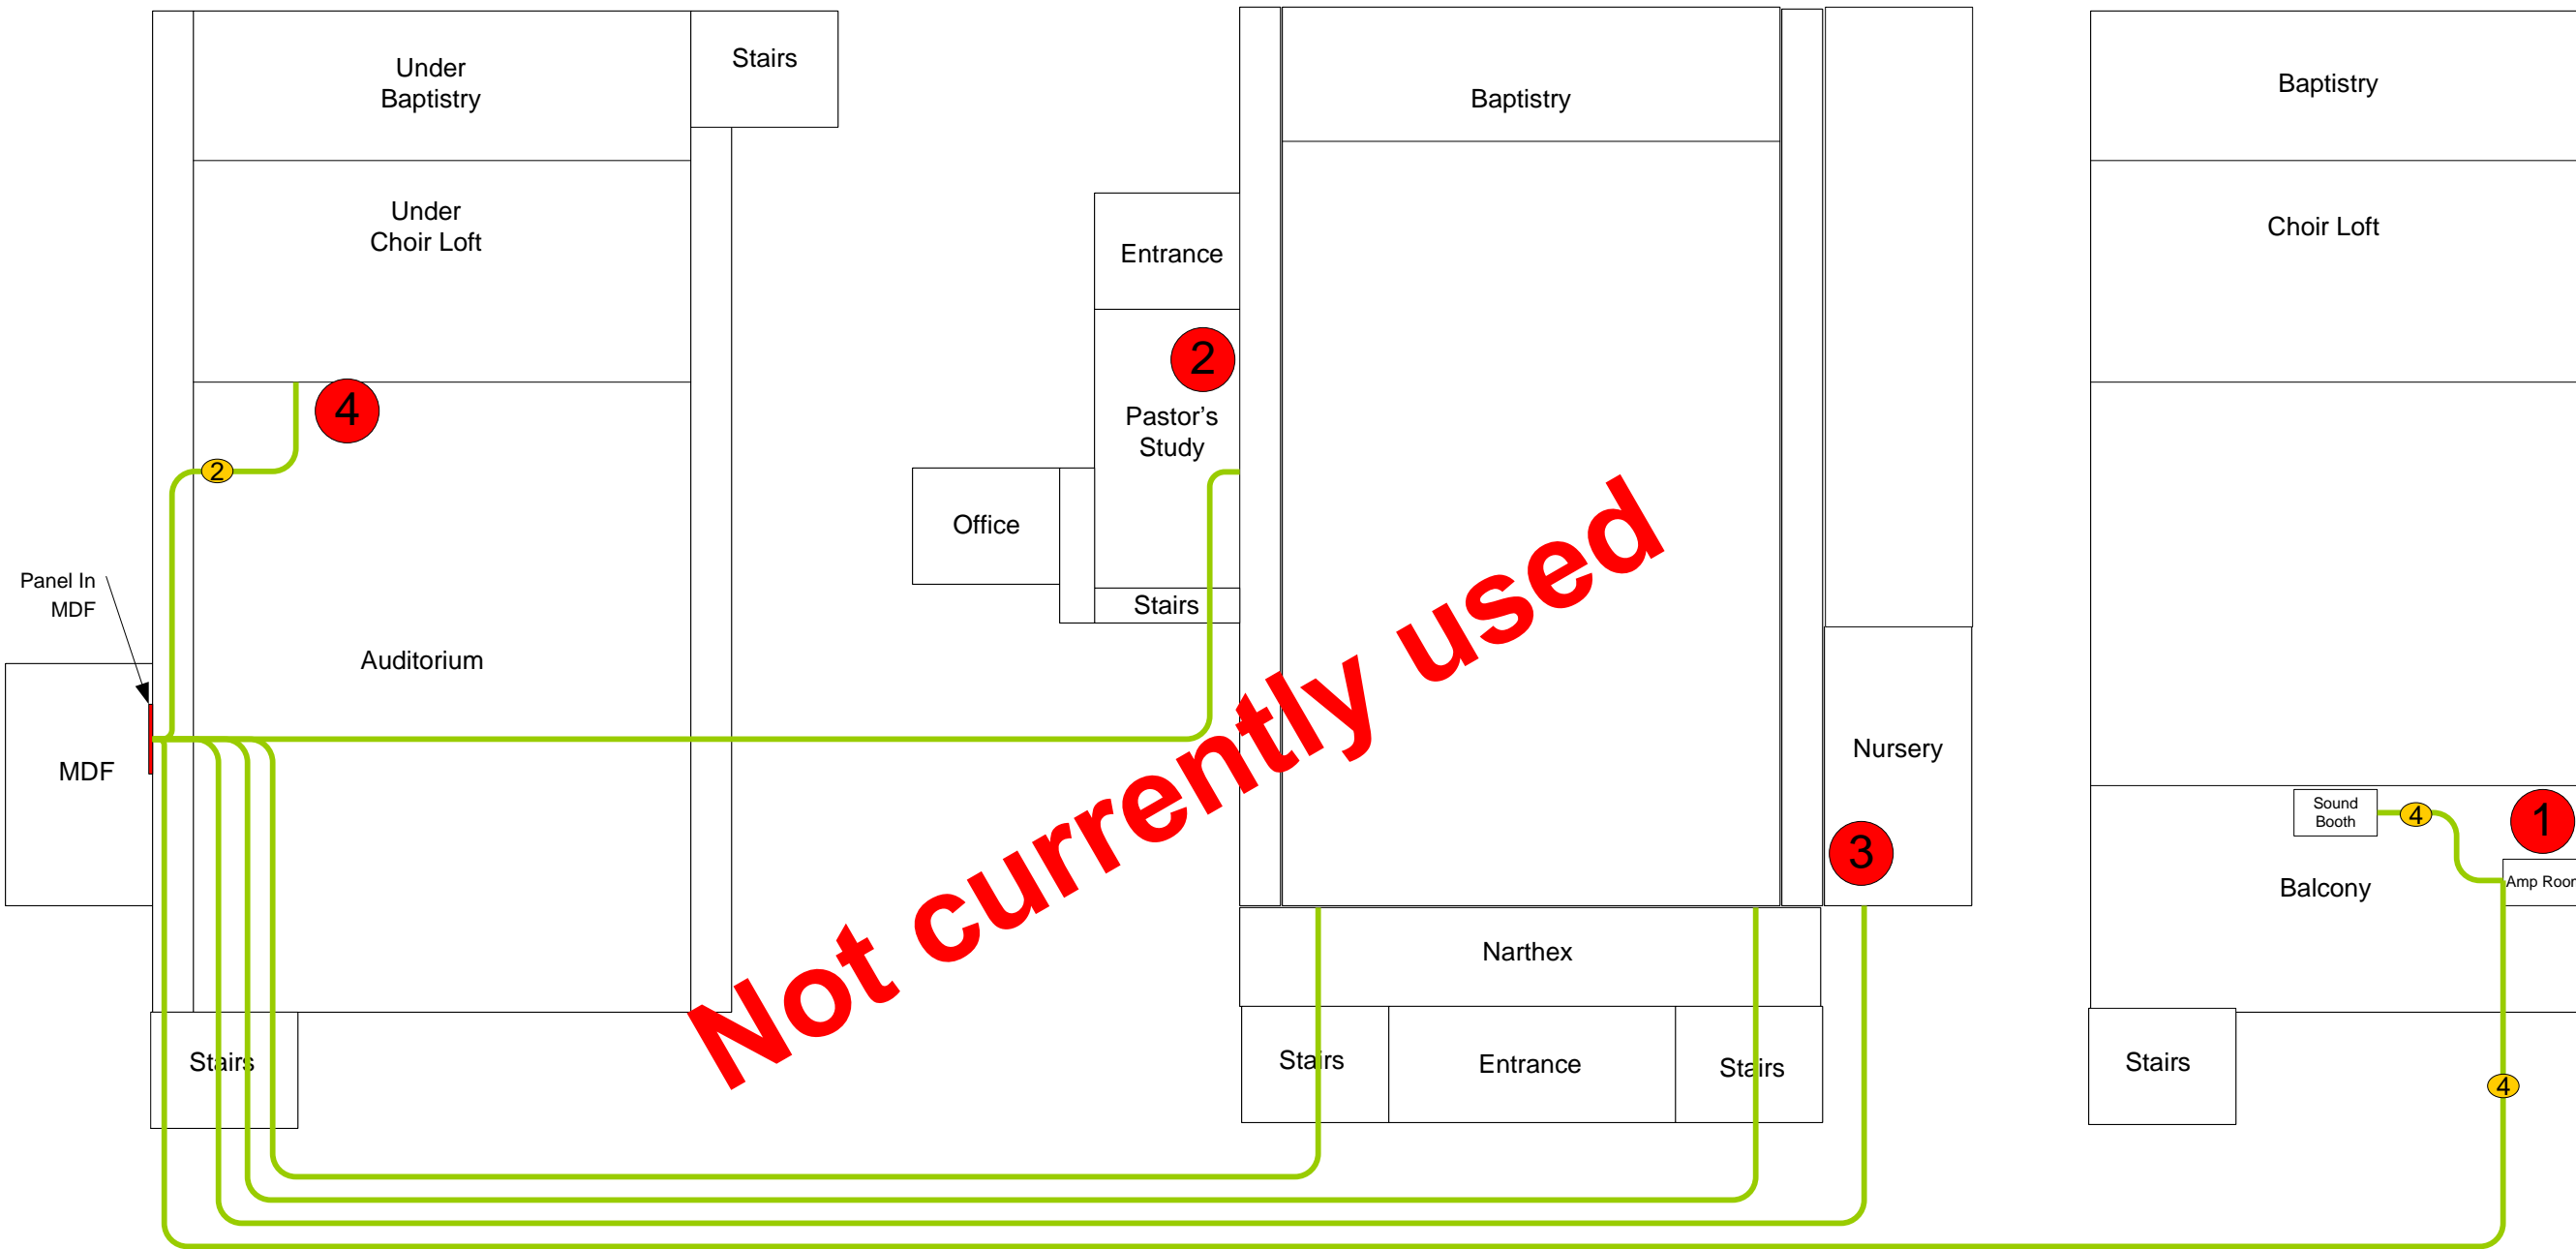

SOUND CONCEPTS LLC
1233 Castle Dr. Suite A7 Mason, Oh 45040
513-573-9006
customerservice@soundconceptsllc.com
www.soundconceptsllc.com

② Indicates two runs of wire
④ Indicates two runs of wire

Lower Level

Main Level

Balcony

General Notes:

We are going to be installing an 8G wiring system in the building. The central location where all of the wires will terminate is the MDF. We will install a wall mounted patch panel there. Distribution at this time will be as described in details below.

We are looking at putting alarm sensors on the air conditioning compressors. See the detail section below for details of requirements.

Details: Video, 8G

1. There will be a quad pull from the sound booth through the amp closet in the balcony and then to the MDF
2. There will be a single pull from the MDF to the Pastor's Study
3. There will be a Double pull to the front of the Auditorium on the lower level
4. There will be a single pull to the Nursery

NOTE: we need to investigate the power situation for the Narthex.

Proprietary & Confidential
Property of Sound Concepts LLC
Copyright 2013

CUSTOMER
Greater New Hope Missionary Baptist Church

PROJECT
Wiring: Alarm & Video

Proj #	Dwg #
50461	50461-FP-N

DATE	Revision
7-22-13	0

DRAWN BY	PAGE
J Murphy	3 OF 6