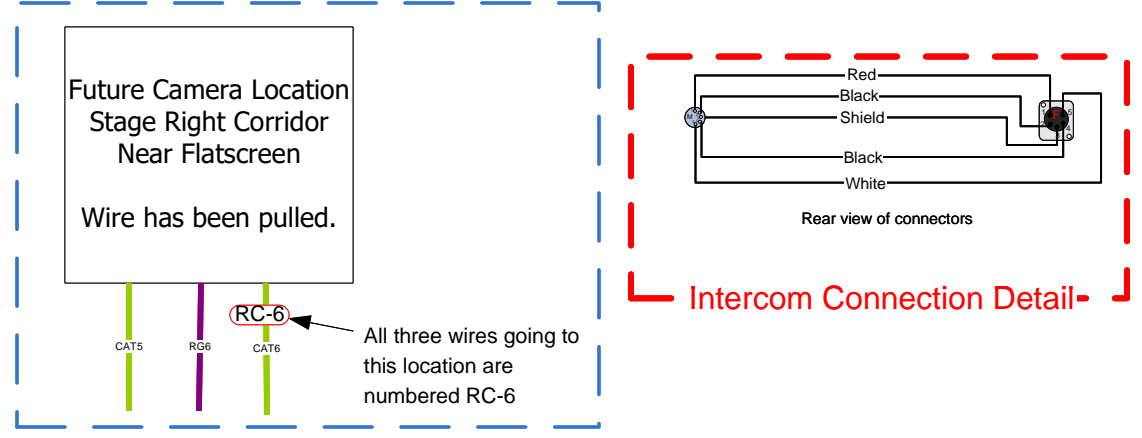

Wire Color Legend

AC	AC Line
B	Audio, Balanced
U	Audio, Unbalanced
V	Composite
SV	S-Video
S	Speaker
E	Data
GC	Ground Circuit
RO	RGB
C	Co-Ax
DC	DC Power
CO	Serial
ON	Crownnet
US	USB
DM	Outlet Media
F	Fiber
H	HDMI - DVI
A	As Marked

Proprietary & Confidential
Property of Sound Concepts LLC
Copyright 2017

CUSTOMER
Greater New Hope Missionary Baptist Church

PROJECT
Master Drawing As Built

Proj # 50414 Dwg # 50414-M-S

DATE 12-20-17 Revision 4

DRAWN BY J Murphy PAGE 1 OF 6