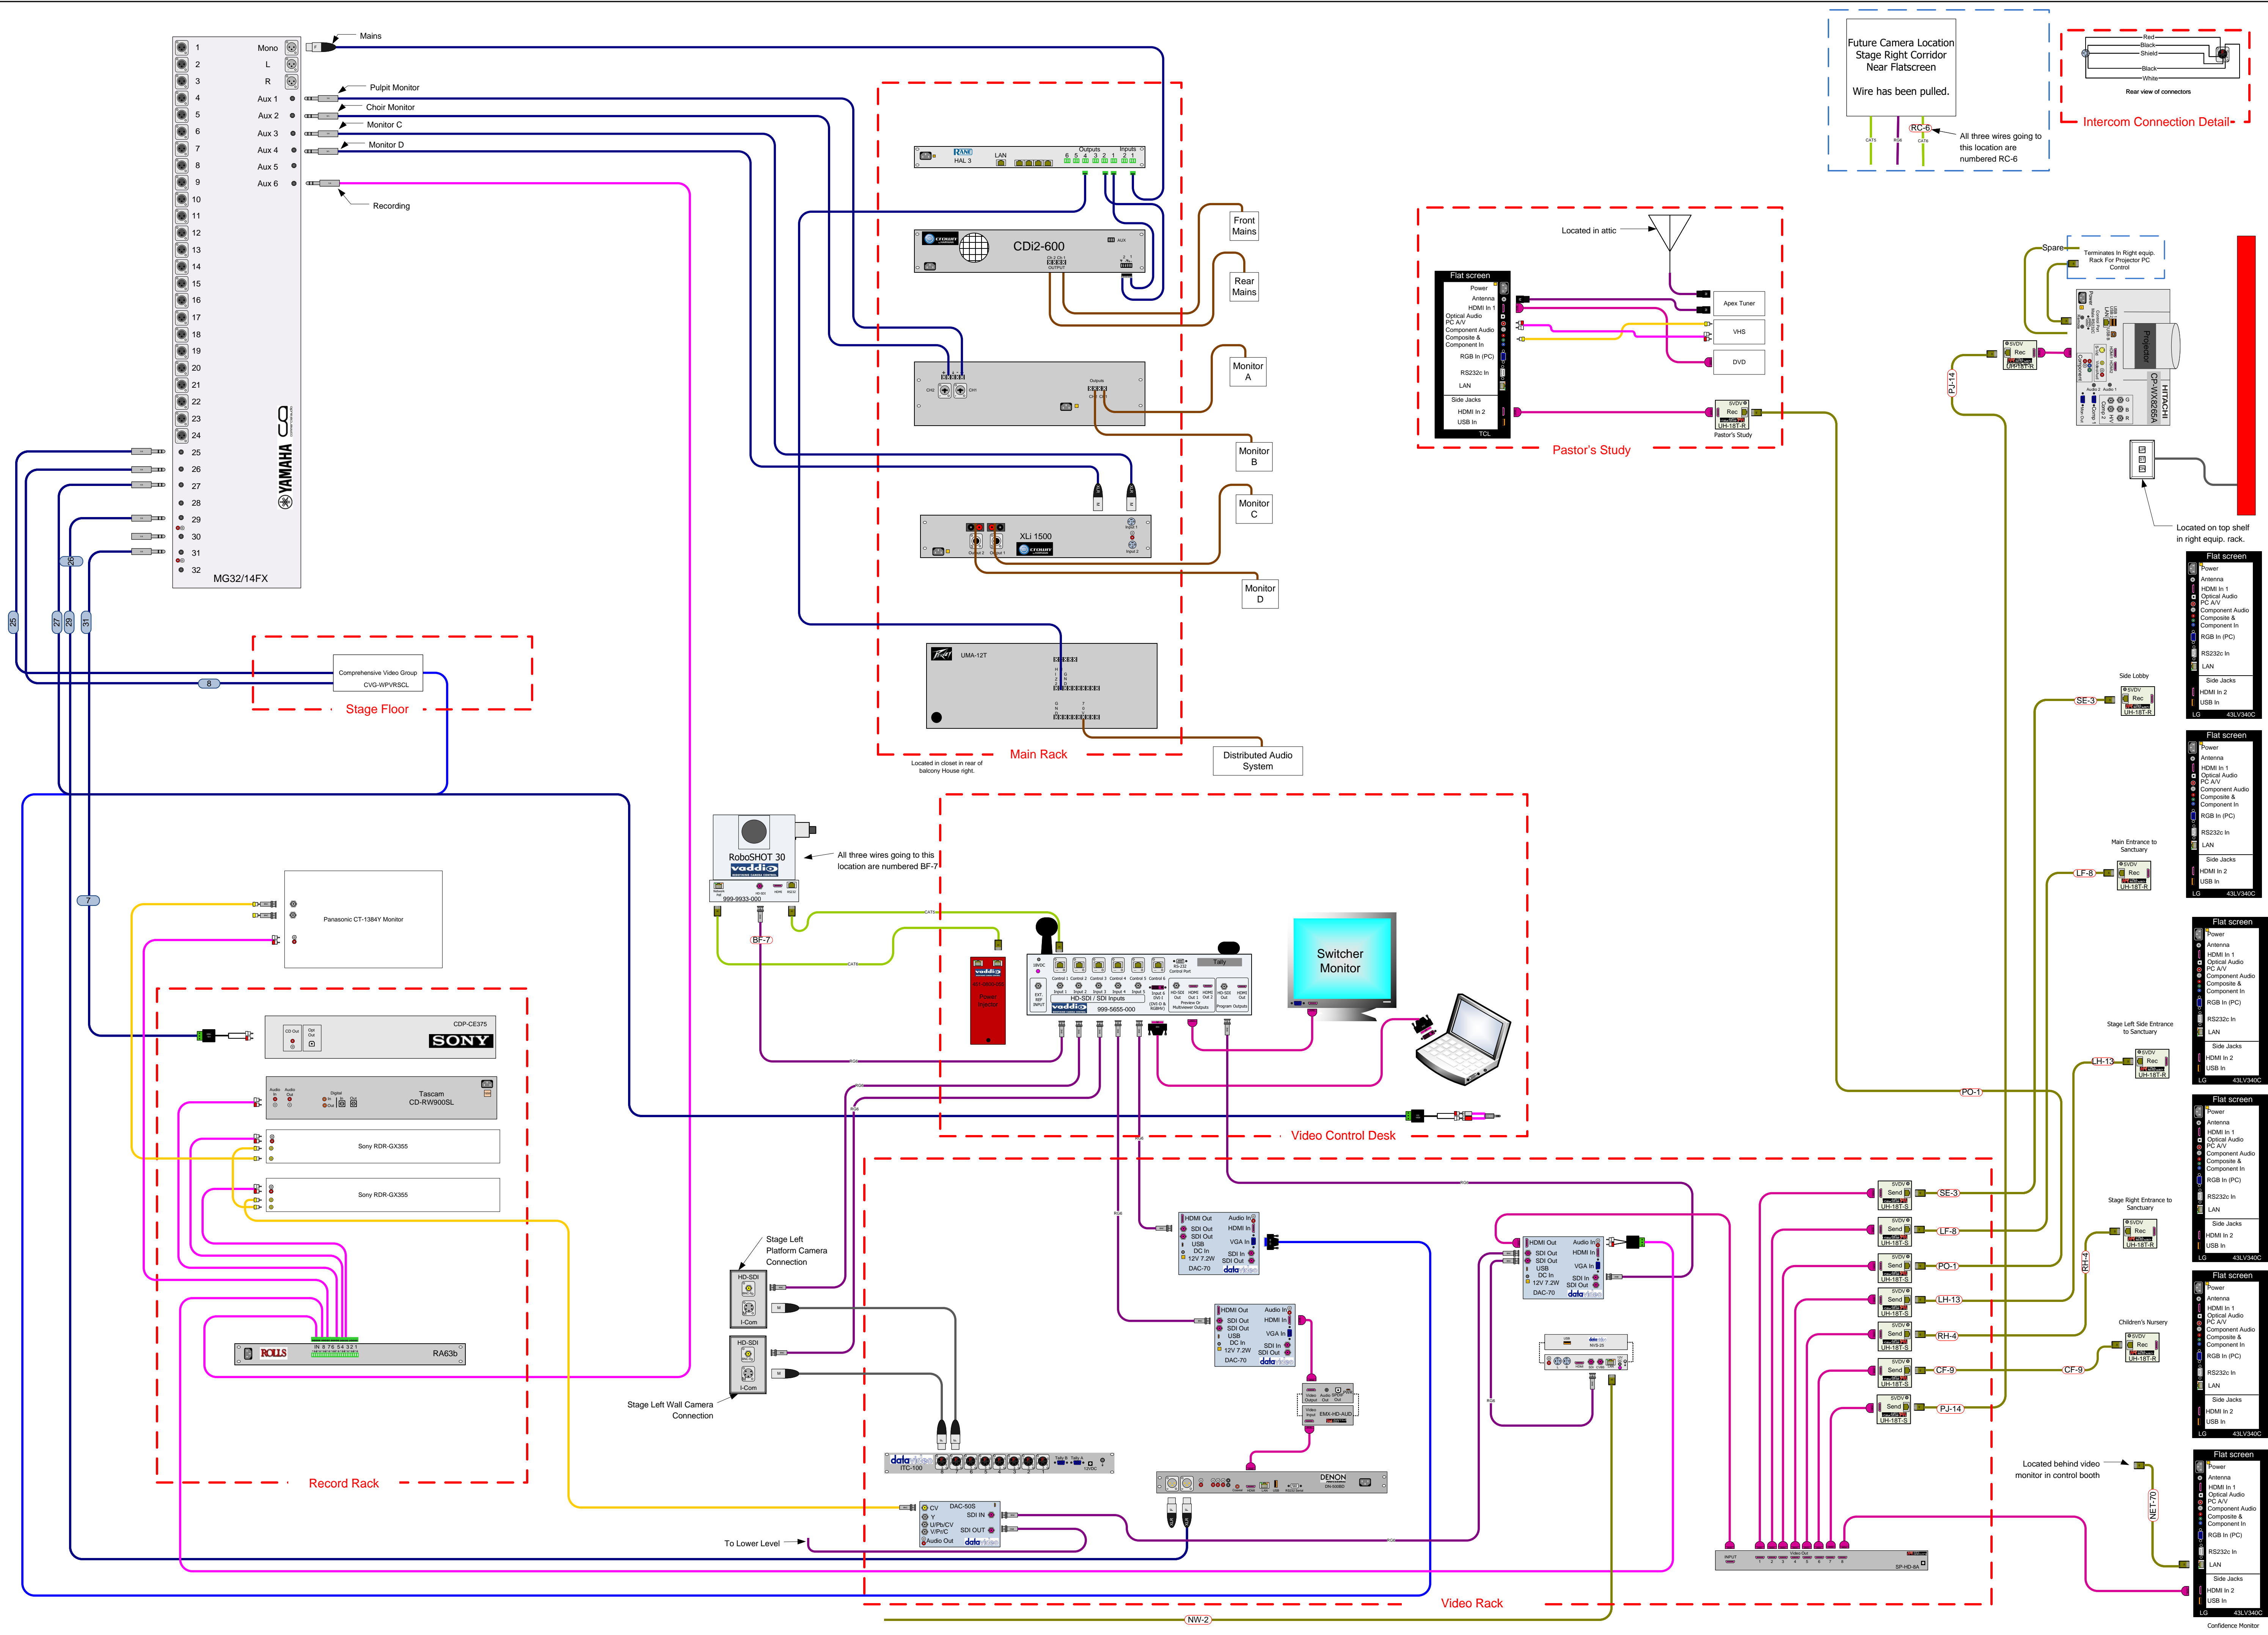

SOUND CONCEPTS LLC

1233 Castle Dr. Suite A5 Mason, Oh 45040
513-703-0147
customerservice@soundconceptsllc.com
www.soundconceptsllc.com

Wire Color Legend

AC	AC Line
B	Audio, Balanced
U	Audio, Unbalanced
V	Composite
SV	S-Video
S	Speaker
E	Data
GC	Ground Circuit
RO	RGB
C	Co-Ax
DC	DC Power
CO	Serial
ON	Crownnet
US	USB
DM	Outlet Media
F	Fiber
H	HDMI - DVI
A	As Marked

Proprietary & Confidential
Property of Sound Concepts LLC
Copyright 2017

CUSTOMER
Greater New Hope Missionary Baptist Church

PROJECT
Master Drawing As Built

Proj # 50414 Dwg # 50414-M-S

DATE 12-20-17 Revision 4

DRAWN BY J Murphy PAGE 1 OF 6