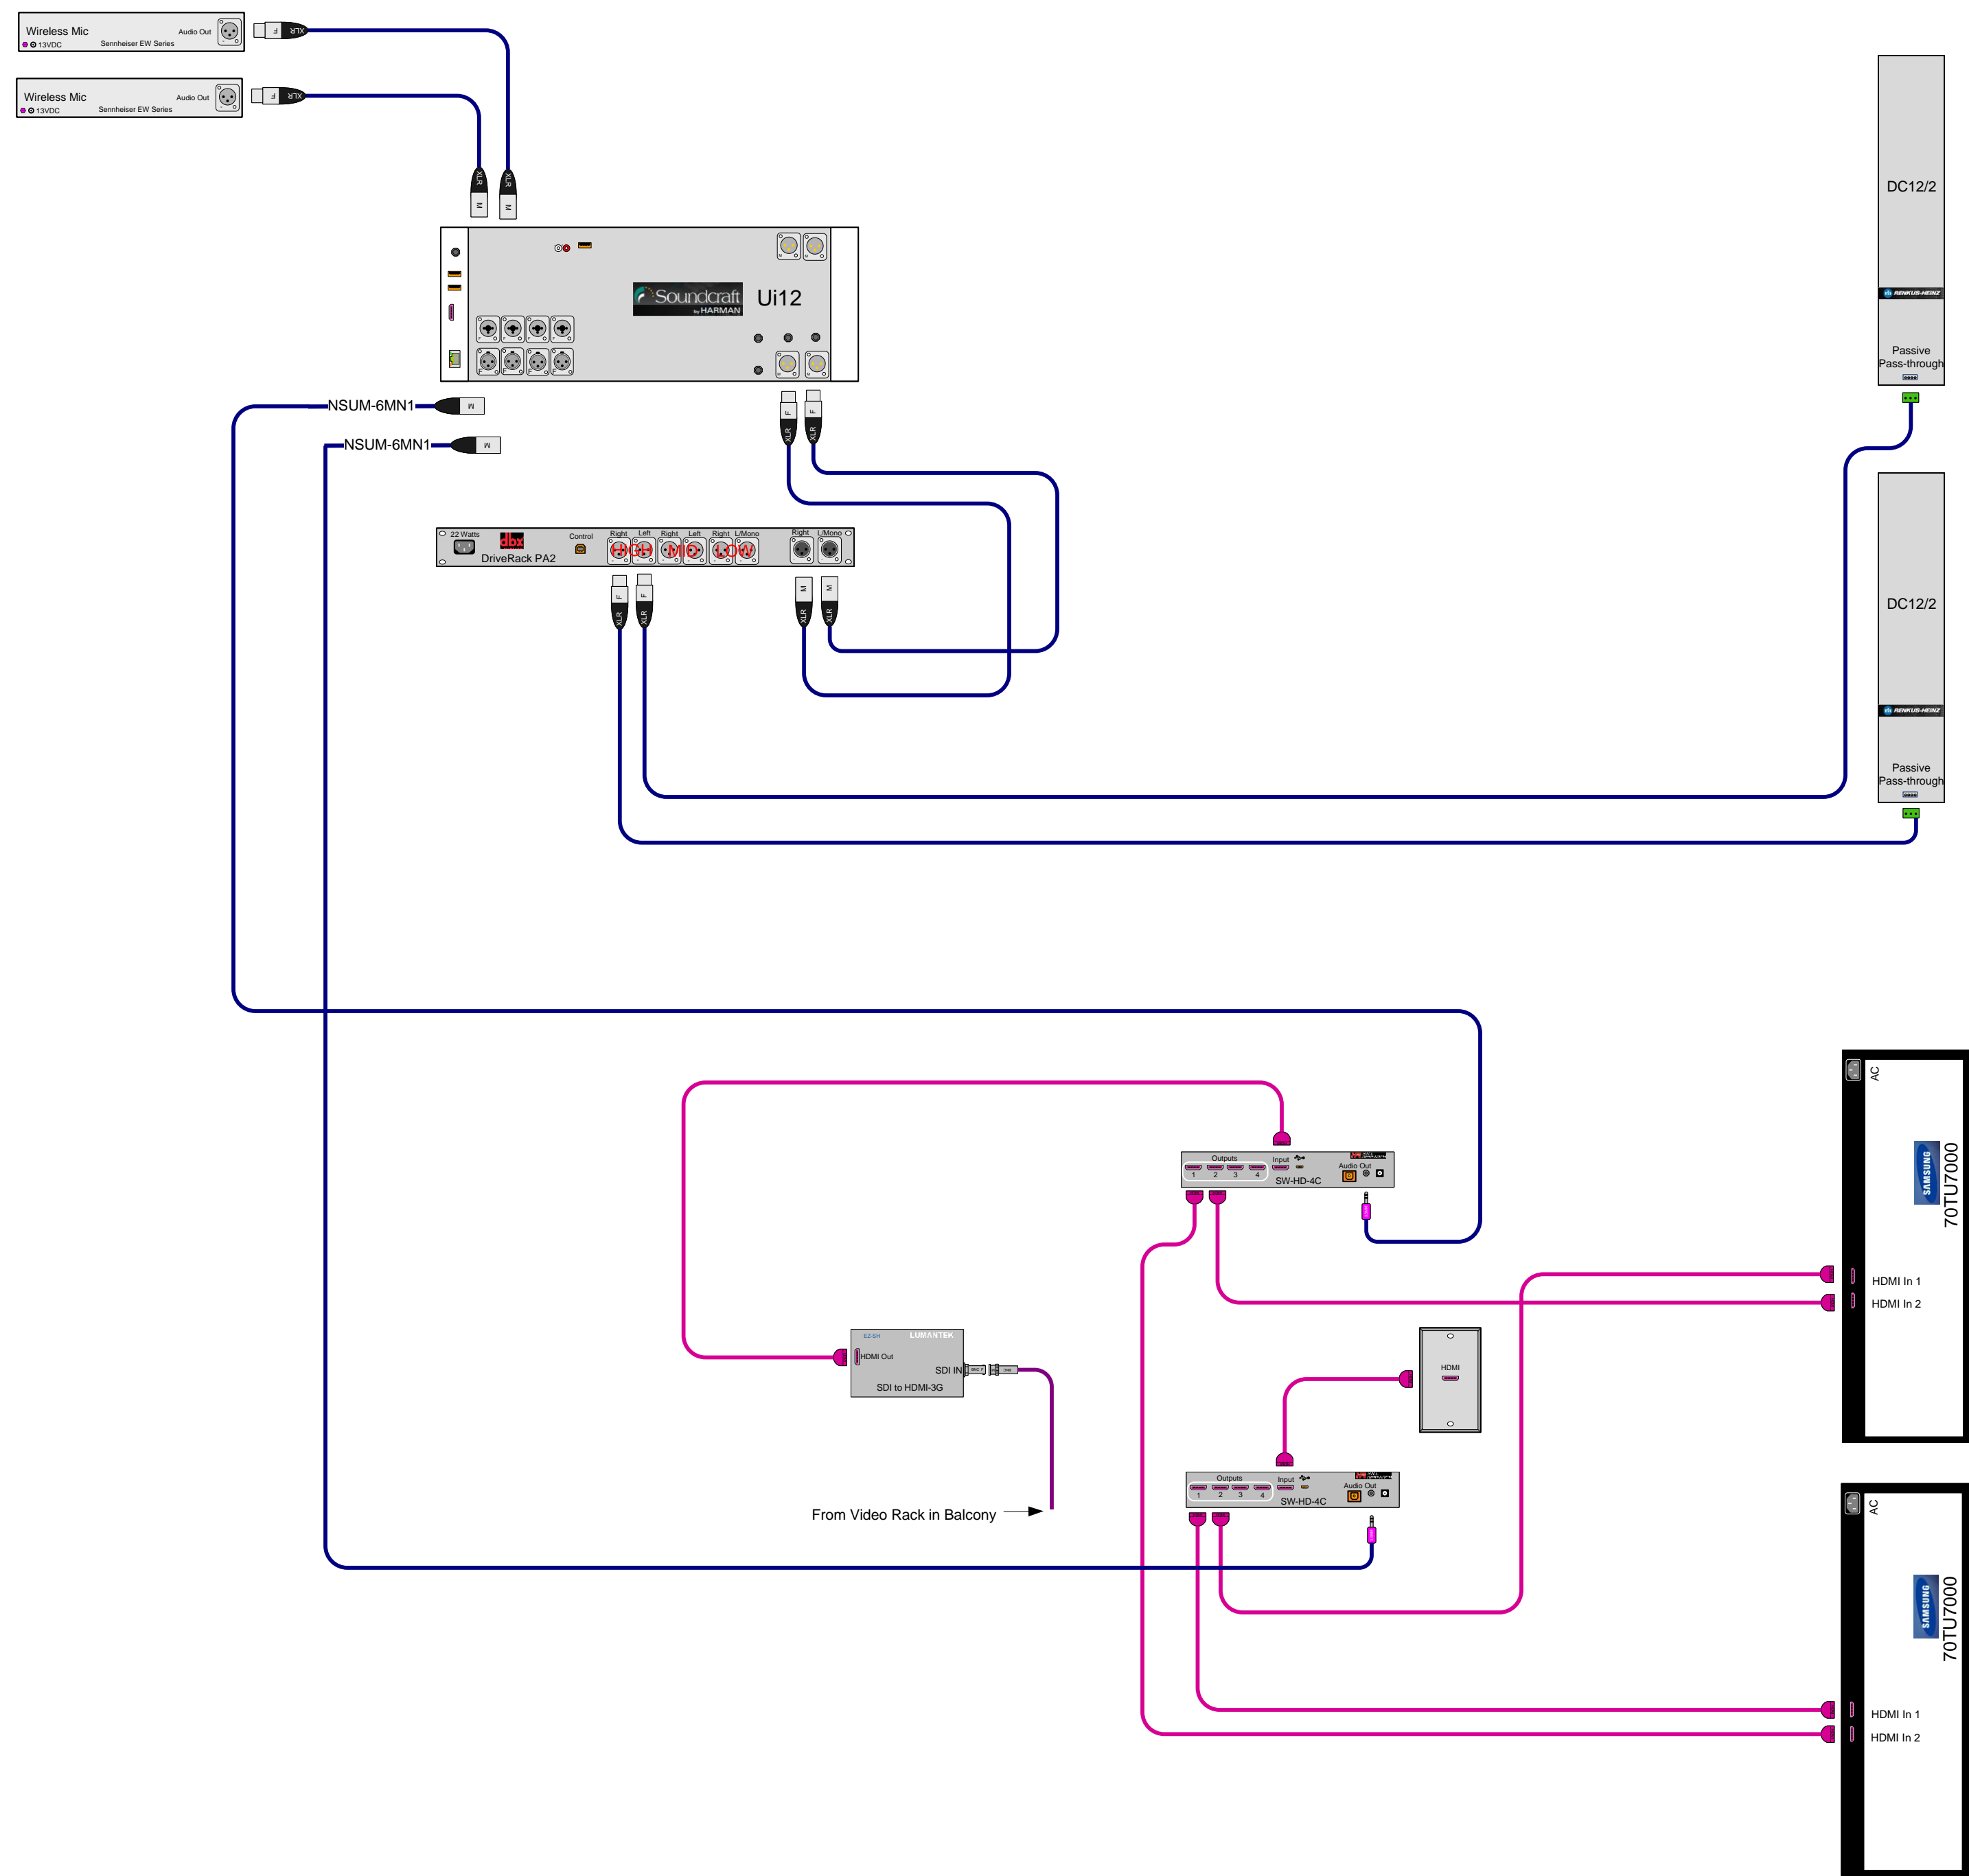

SOUND CONCEPTS LLC

1233 Castle Dr, Suite A5 Mason, Oh 45040
513-703-0147
customerservice@soundconceptsllc.com
www.soundconceptsllc.com

WiFi : LLAudio; Youth123

Luxul Access: 192.168.1.1
Admin; LowerLevel

Proprietary & Confidential
Property of Sound Concepts LLC
Copyright 2017

CUSTOMER

Greater New Hope Missionary Baptist Church

PROJECT

Lower Level

Proj #

DATE	Revision
6-19-24	

DRAWN BY	PAGE
J Murphy	6 OF 6