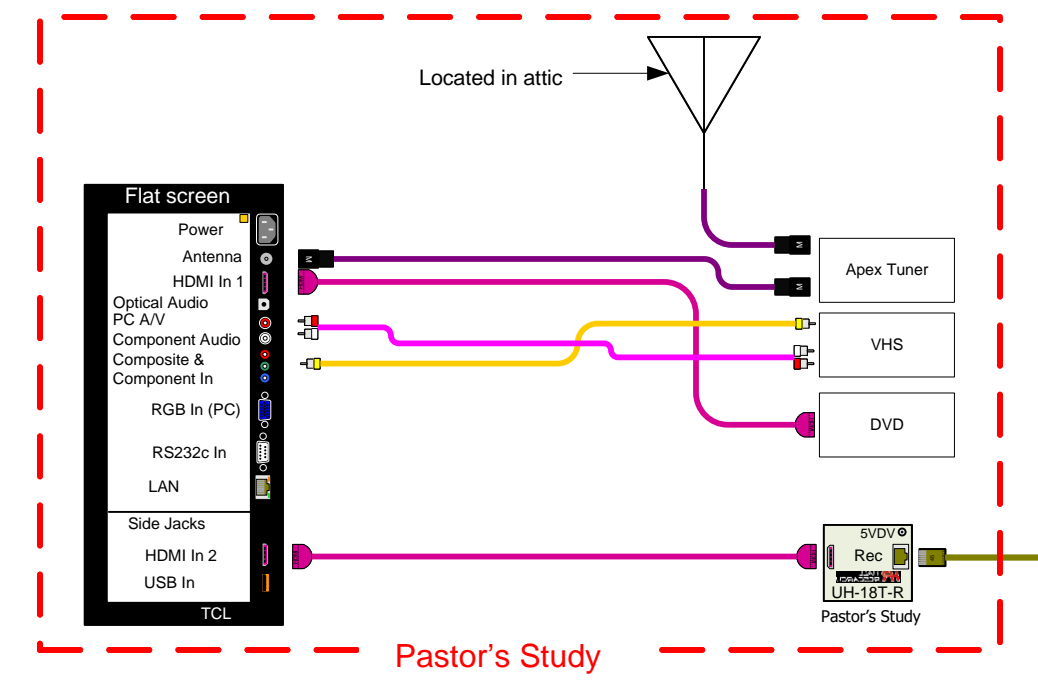

SOUND CONCEPTS LLC

1233 Castle Dr. Suite A5 Mason, Oh 45040
513-703-0147
customerservice@soundconceptsllc.com
www.soundconceptsllc.com

Wire Color Legend

AC	AC Line
B	Audio, Balanced
U	Audio, Unbalanced
V	Composite
SV	S-Video
S	Speaker
E	Data
GC	Ground Circuit
RO	RGB
C	Co-Ax
DC	DC Power
CO	Serial
ON	Crownnet
US	USB
DM	Outlet Media
F	Fiber
H	HDMI - DVI
A	As Marked

Proprietary & Confidential
Property of Sound Concepts LLC
Copyright 2017

CUSTOMER
Greater New Hope Missionary Baptist Church

PROJECT
Master Drawing As Built

Proj # 50414 Dwg # 50414-M-S

DATE 12-20-17 Revision 4

DRAWN BY J Murphy PAGE 1 OF 6