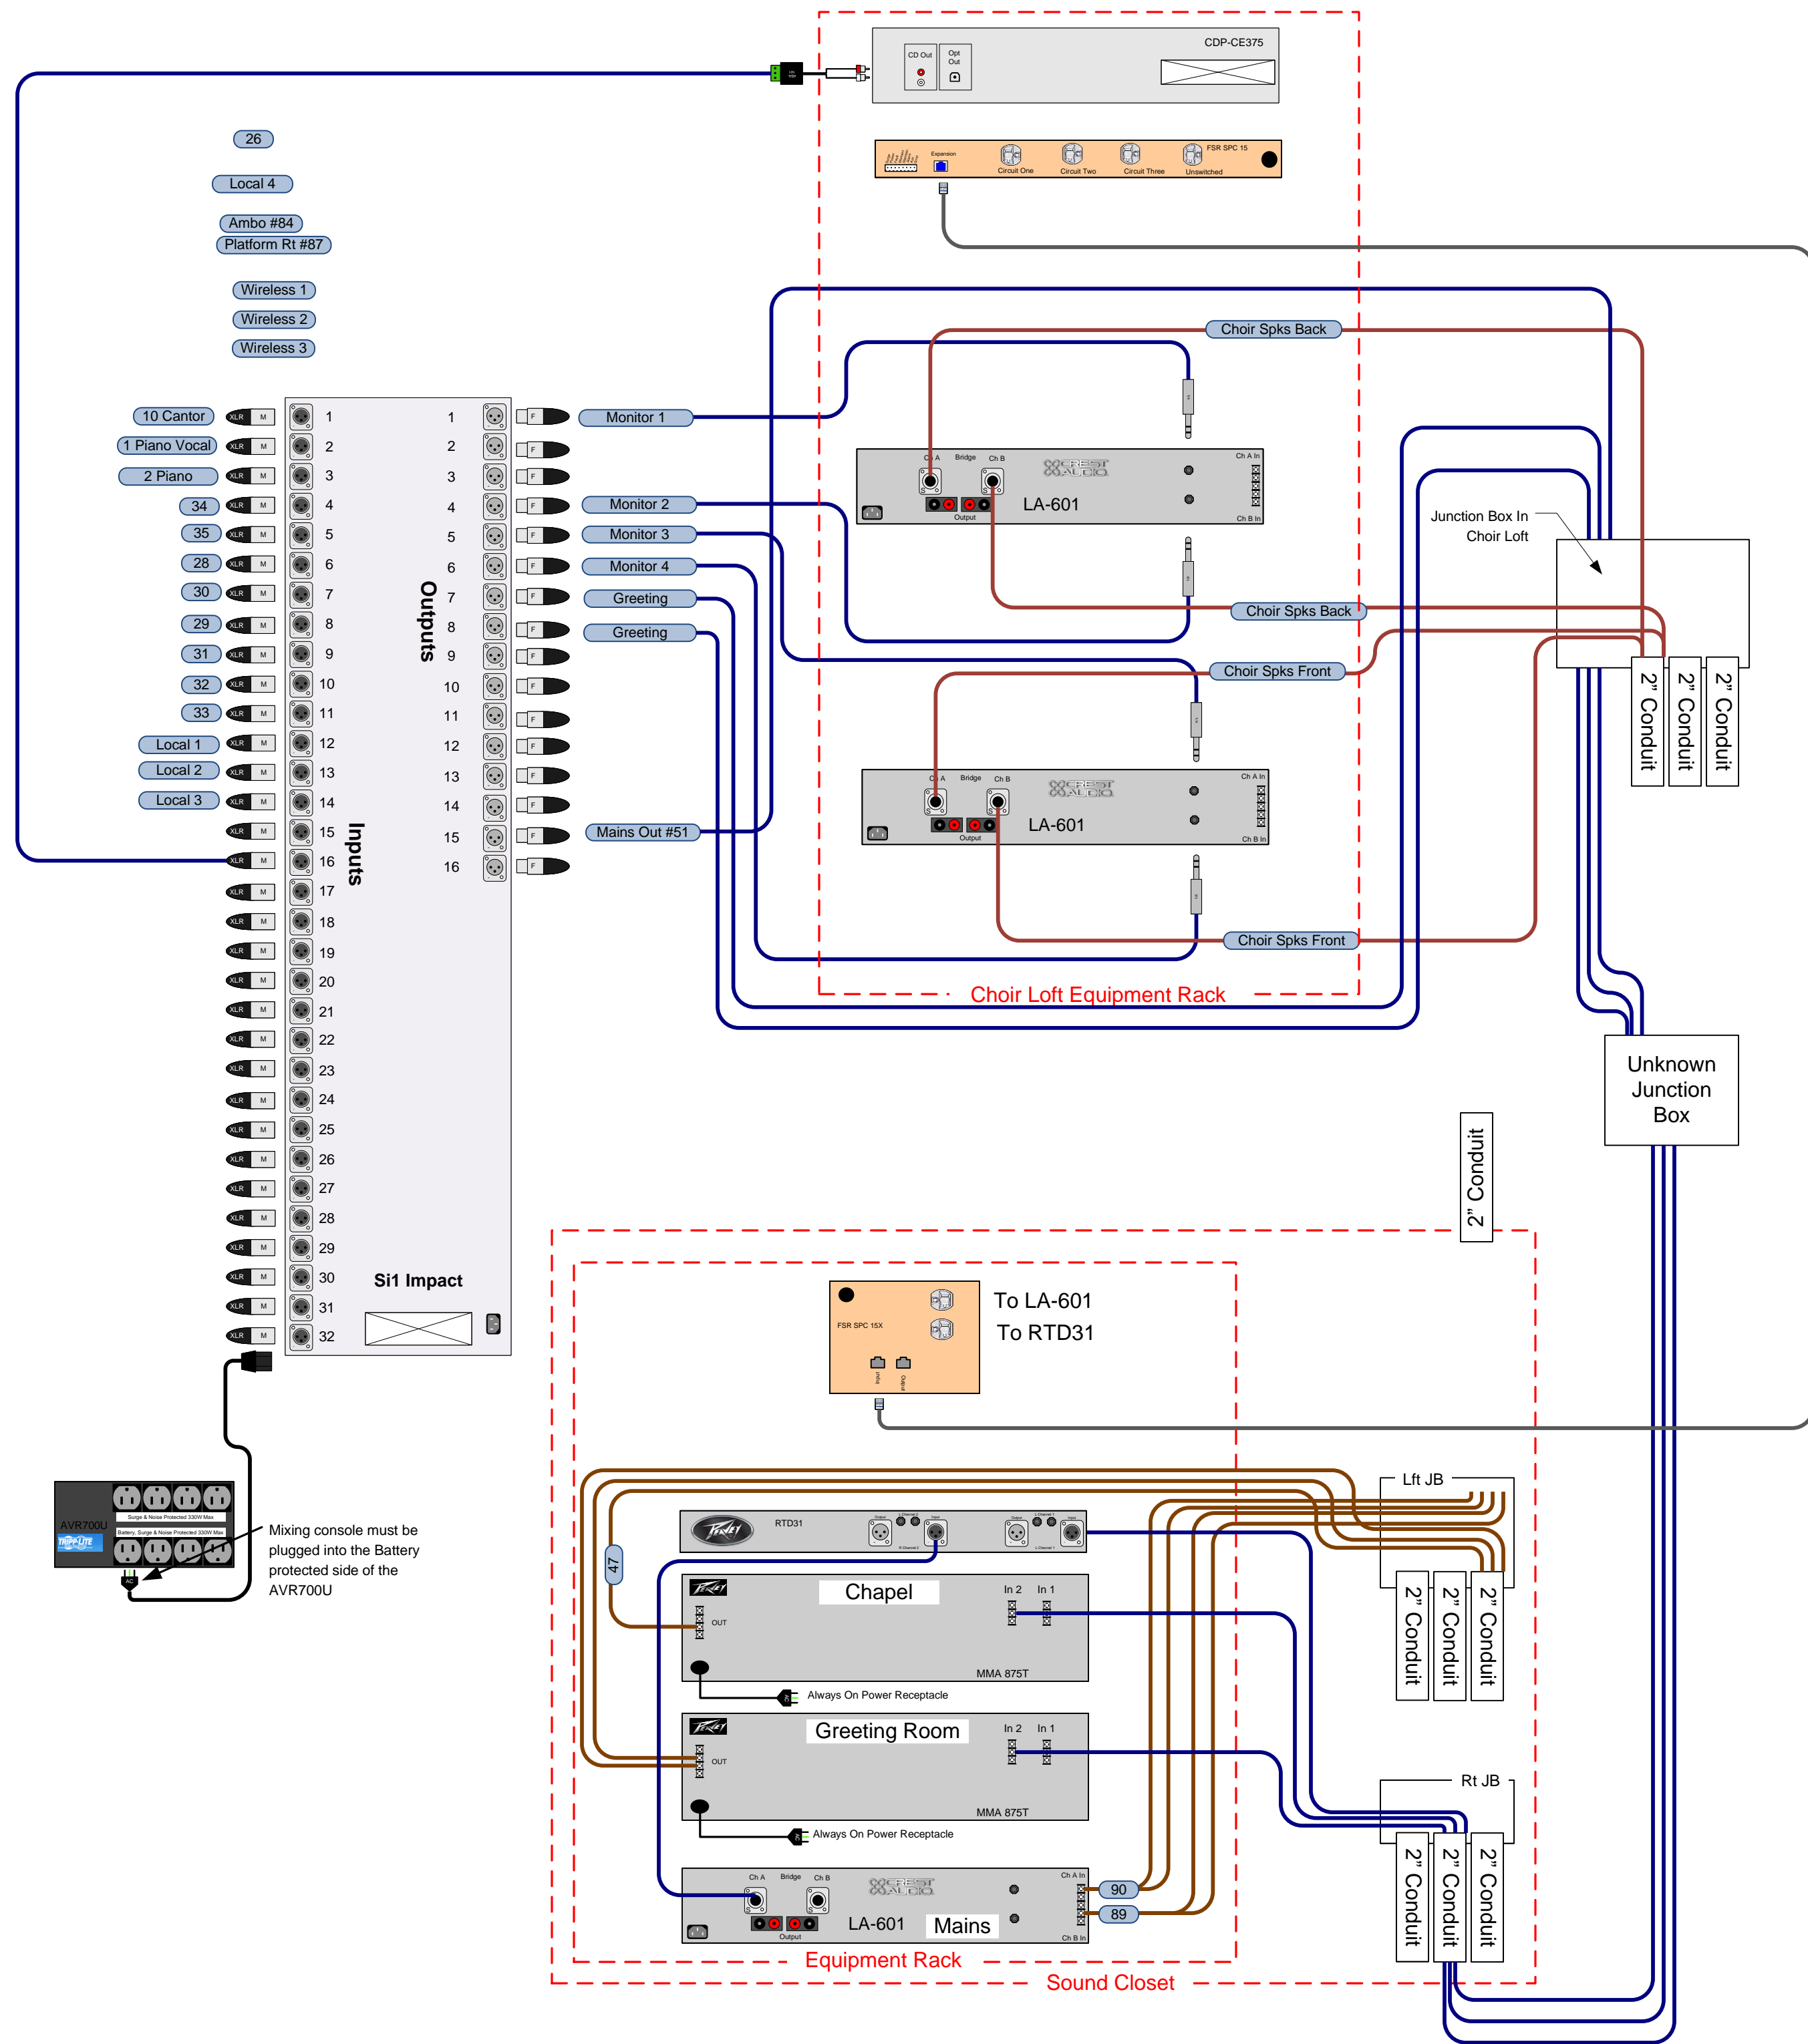

SOUND CONCEPTS LLC

1233 Castle Dr. Ste A5 Mason, Oh 45040
513-703-0147
customerservice@soundconceptsllc.com
www.soundconceptsllc.com

Wire Color Legend

AC	AC Line
B	Audio, Balanced
U	Audio, Unbalanced
V	Composite
SV	S-Video
E	Speaker
S	Data
Ground	Ground Circuit
VG	RGBHV
RG	RGB
C	Co-Ax
DC	DC Power
CO	Serial
CN	Cresnet
US	USB
QM	Quick Media
DM	Digital Media
F	Fiber
H	HDMI - DVI
A	As Marked

- Entrance #48
- Cafeteria #16
- Altar #85
- Parish #17
- Chapel #50
- Greeting #49
- Chair #17
- Platform Left #88
- Currently Unused 1
- Currently Unused 2
- Currently Unused 3
- Currently Unused 4
- Currently Unused 5

AVR700U
Mixing console must be plugged into the Battery protected side of the AVR700U

Proprietary & Confidential
Property of Sound Concepts LLC
Copyright 2018

CUSTOMER	
St John the Baptist	
PROJECT	
Sanctuary Mixer	
Proj #	Dwg #
50722	50722-MS
Date	Revision
1-12-18	1
DRAWN BY	PAGE
J Murphy	3 OF 3