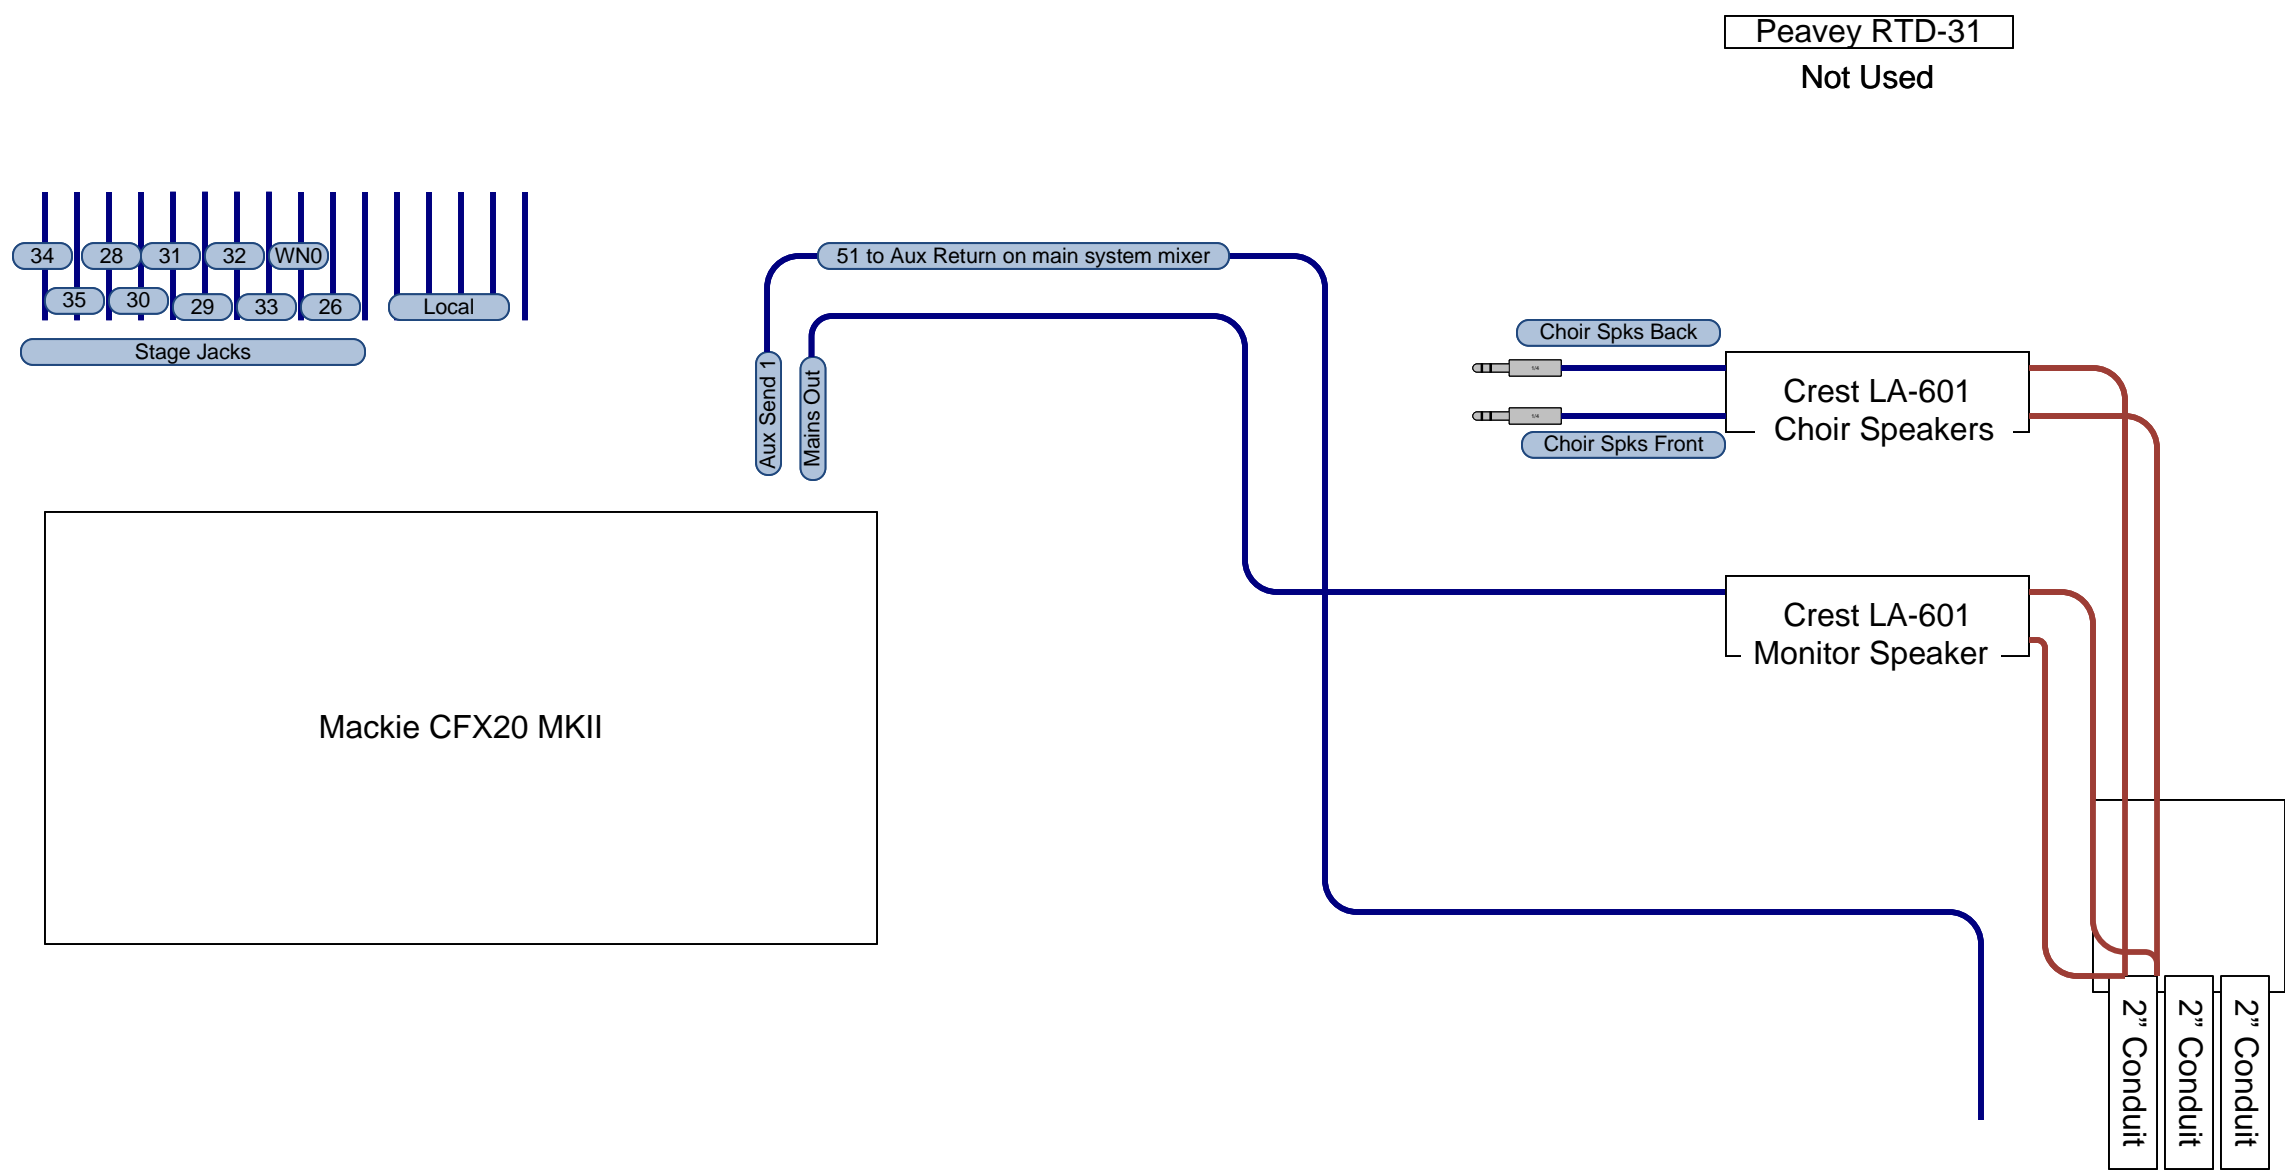

Mackie CFX20 MKII

Peavey RTD-31
 Not Used

51 to Aux Return on main system mixer

Aux Send 1
 Mains Out

Choir Spks Back
 Choir Spks Front

Crest LA-601
 Choir Speakers

Crest LA-601
 Monitor Speaker

2" Conduit
 2" Conduit
 2" Conduit