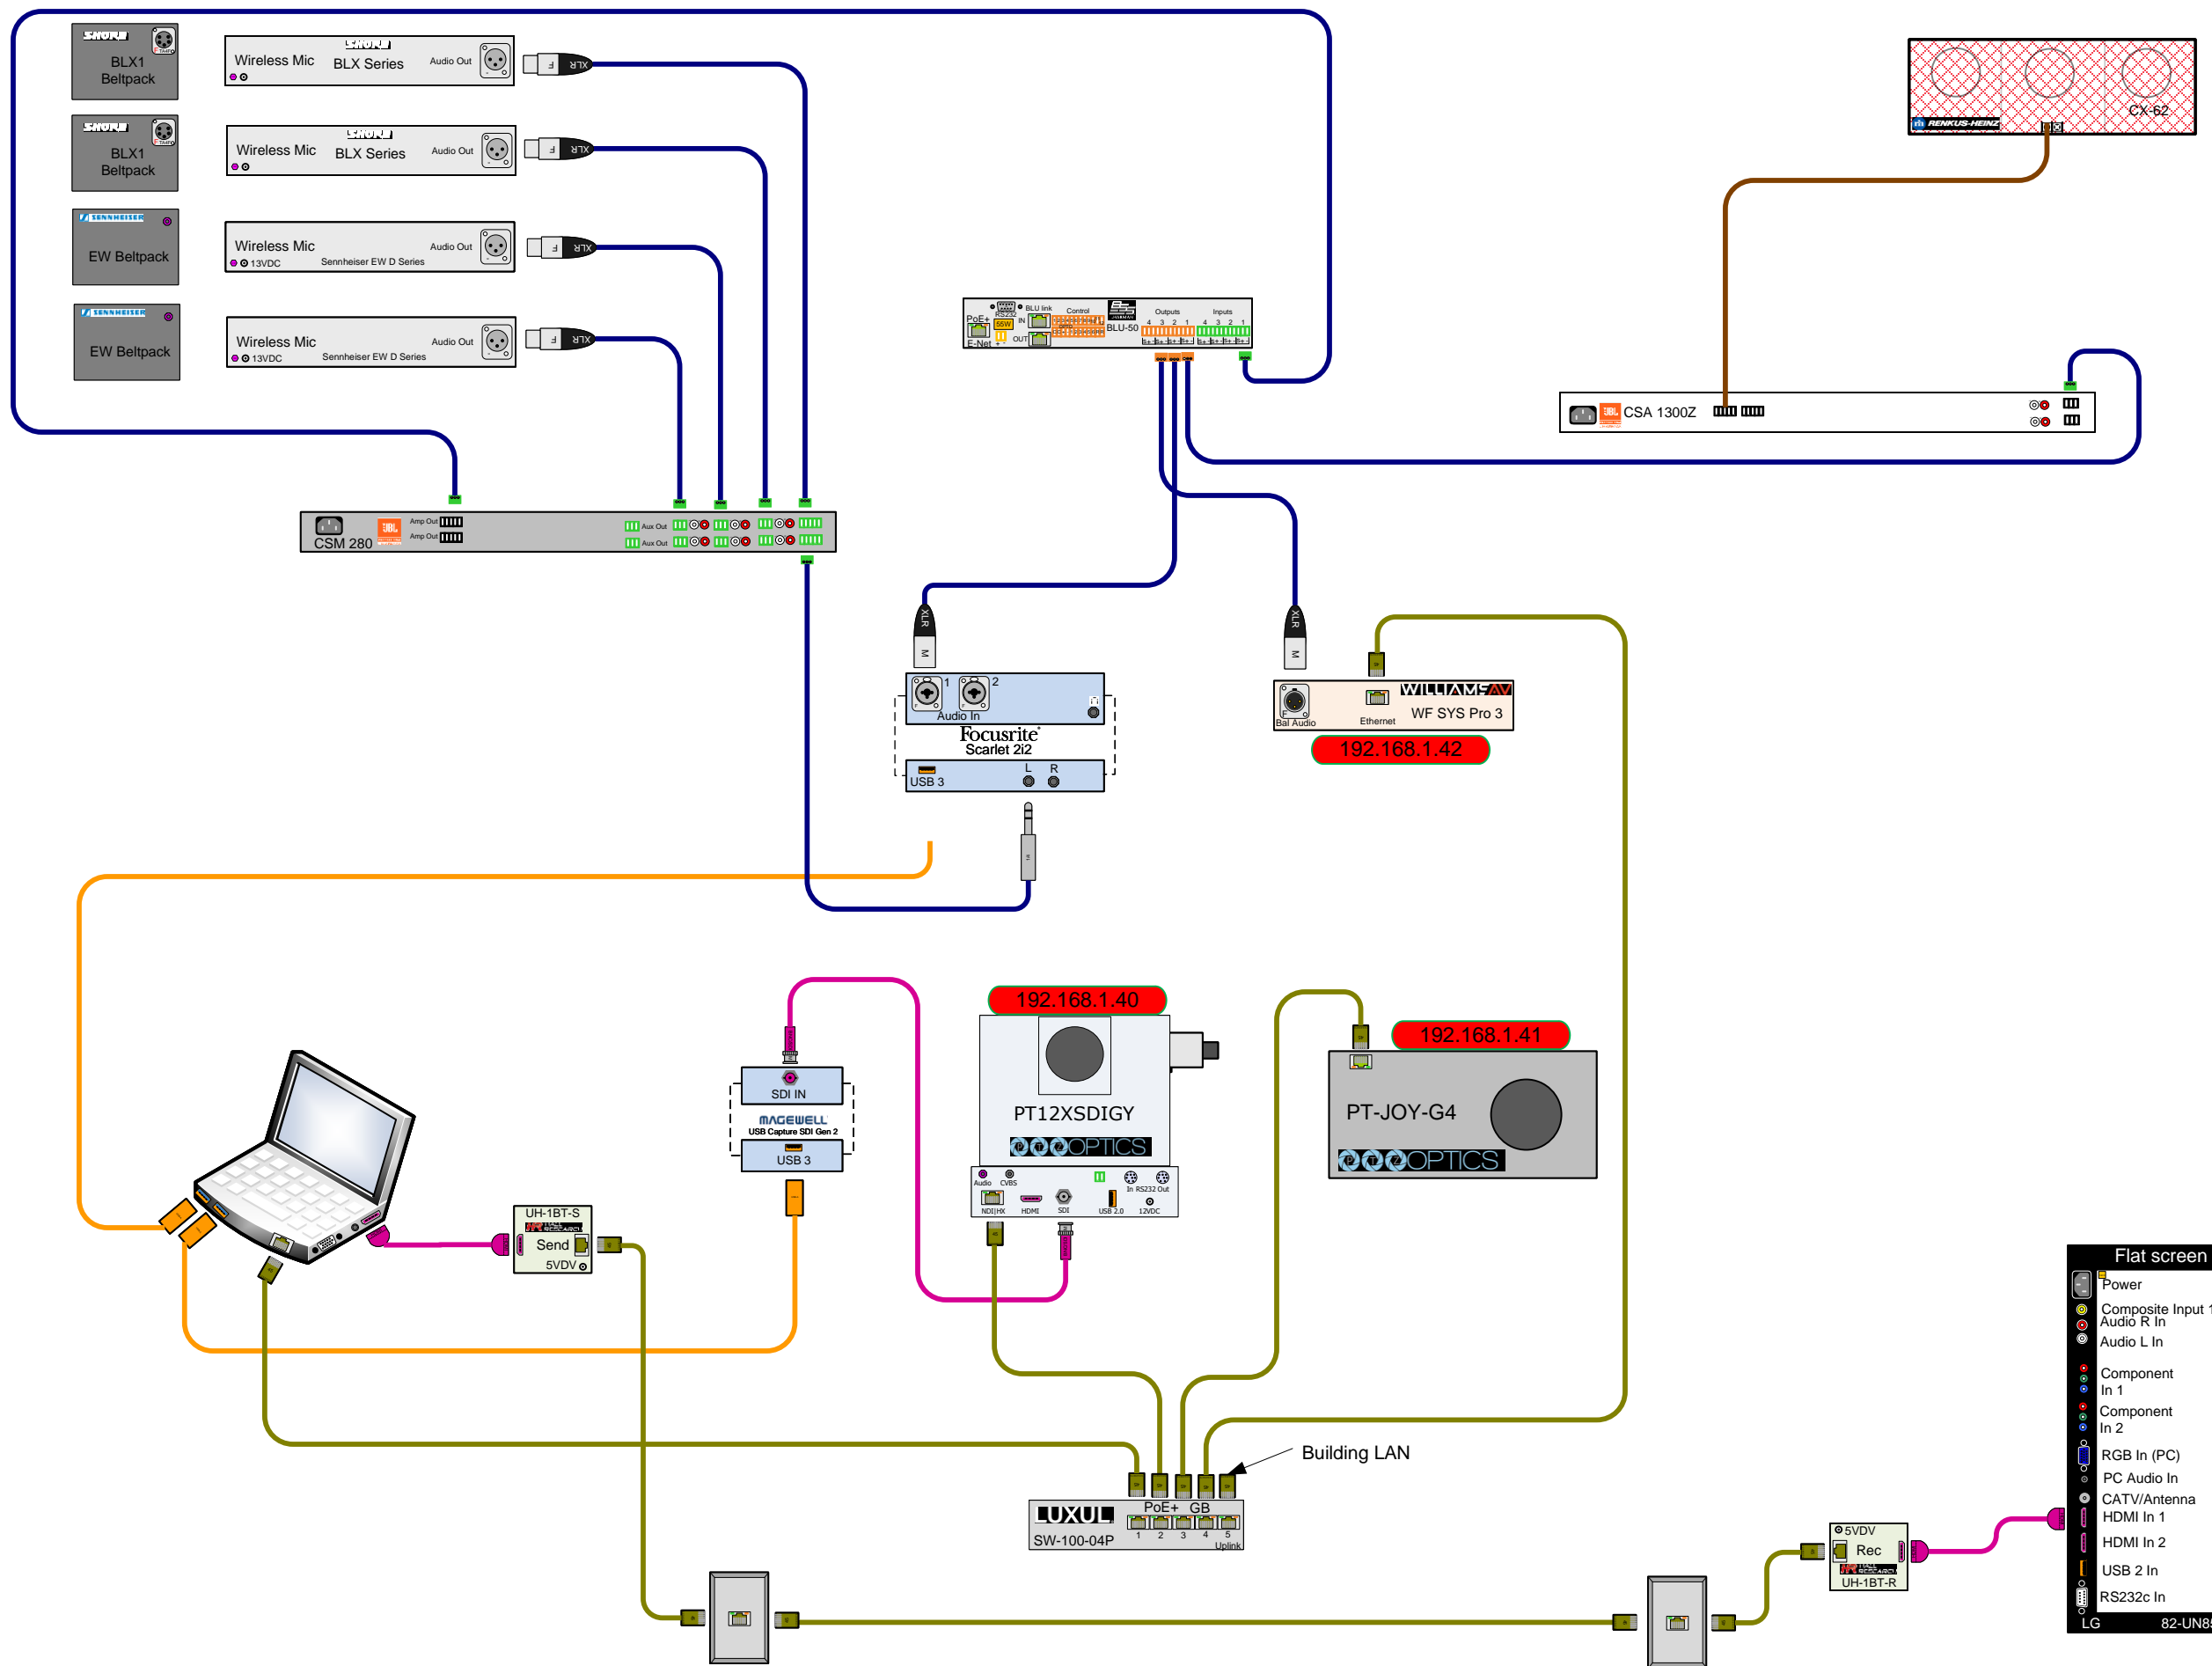

SOUND CONCEPTS LLC

1233 Castle Dr. Ste A5 Mason, Oh 45040
513-703-0147

customerservice@soundconceptsllc.com
www.soundconceptsllc.com

Wire Color Legend

- AC AC Line
- B Audio, Balanced
- U Audio, Unbalanced
- S Speaker
- DA Digital Audio
- E Data
- DS Data Shielded
- Ground Circuit
- BL BLU Link
- C Co-Ax
- DC DC Power
- CO Serial
- U USB
- F Fiber
- H HDMI - DVI
- HD As Marked
- A As Marked

Device Static IP Address 000.000.000.000

Proprietary & Confidential
Property of Sound Concepts LLC
Copyright 2022

CUSTOMER	
Address	
PROJECT	
Oratory A/V	
Proj #	Dwg #
50980	
Date	Revision
10-3-2022	1
DRAWN BY	PAGE
J Murphy	1 OF 1

Flat screen

- Power
- Composite Input 1
- Audio R In
- Audio L In
- Component In 1
- Component In 2
- RGB In (PC)
- PC Audio In
- CATV/Antenna
- HDMI In 1
- HDMI In 2
- USB 2 In
- RS232c In
- LG 82-UN85